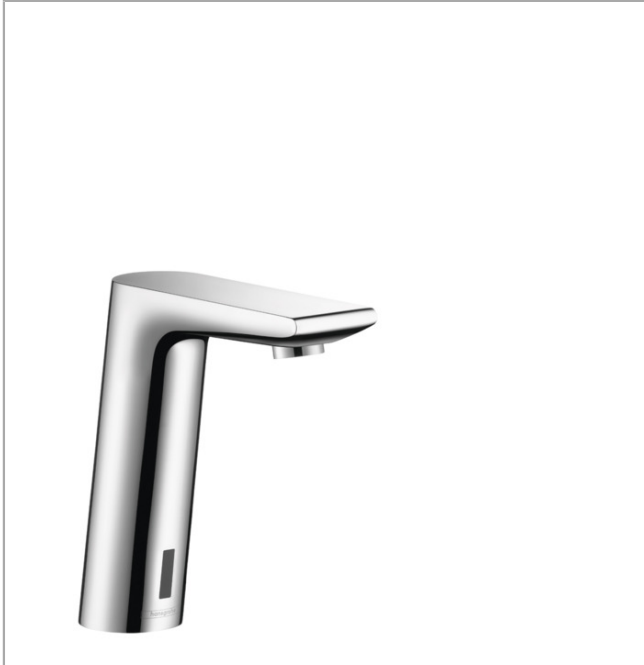

**Metris S**  
**Electronic Faucet with Preset Temperature Control**  
 Finishes : **chrome** Part no. : **31101001**

**Description**

**Features**

- Aerated spray
- Flow: 0.5 GPM (1.9 L/Min)
- Theft-proof aerator
- Pre-set temperature
- Infrared sensor
- Battery operated (battery type 6V CR-P2, included) with low battery indicator
- 3/8" hoses

**Item details**

List Price \$ 782.00

**Technology**

**Compliance**

**Product image**

**Scale drawing**

**Metris S**  
**Electronic Faucet with Preset Temperature Control**  
 Finishes : **chrome**    Part no. : **31101001**

**Exploded drawing**

Year of production: >04/17

**Metris S****Electronic Faucet with Preset Temperature Control**Finishes : **chrome** Part no. : **31101001****Spare parts list**

Year of production: &gt;04/17