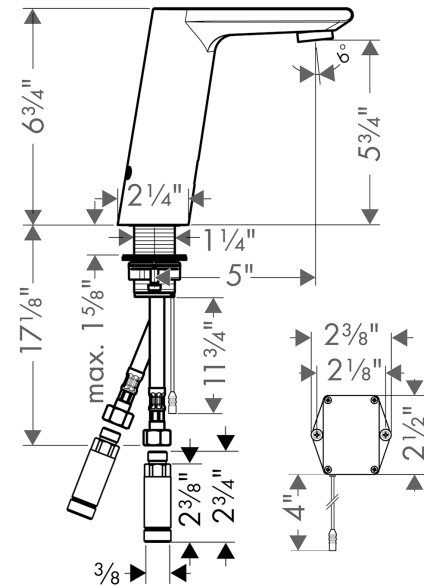

**Metris S**  
**Electronic Faucet with Preset Temperature Control**  
 Finishes : **chrome** Part no. : **31101001**

**Description**

**Features**

- Aerated spray
- Flow: 0.5 GPM (1.9 L/Min)
- Theft-proof aerator
- Pre-set temperature
- Infrared sensor
- Battery operated (battery type 6V CR-P2, included) with low battery indicator
- 3/8" hoses

**Item details**

List Price \$ 782.00

**Technology**

**Compliance**

**Product image**

**Scale drawing**

**Metris S**  
**Electronic Faucet with Preset Temperature Control**  
 Finishes : **chrome**    Part no. : **31101001**

**Exploded drawing**

Year of production: >04/17

**Metris S****Electronic Faucet with Preset Temperature Control**Finishes : **chrome** Part no. : **31101001****Spare parts list**

Year of production: &gt;04/17

<b>Pos.</b>	<b>Description</b>	<b>Part no.</b>	<b>Price</b>	<b>PU</b>
1	non return valve DW 10	96456000	-	1
2	battery	97399000	-	1
3	aerator M24x1 (5 l/min)	98802000	-	1
4	solenoid valve	95654000	-	1
5	O-ring 31x2	98204000	-	1
6	battery box	98801000	-	1
7	fixing set	97812000	-	1
8	lever collar	97548000	-	1
9	service tool	98808000	-	1
10	O-ring 41x2	98212000	-	1
11	electronics	92346000	-	1
12	connection hose 450 mm	92345001	-	1
13	back flow preventor cartridge with microfilter	92297000	-	1
14	screw	93272000	-	1
a	aerator M24x1 (1,9 l/min)	93080000	-	1