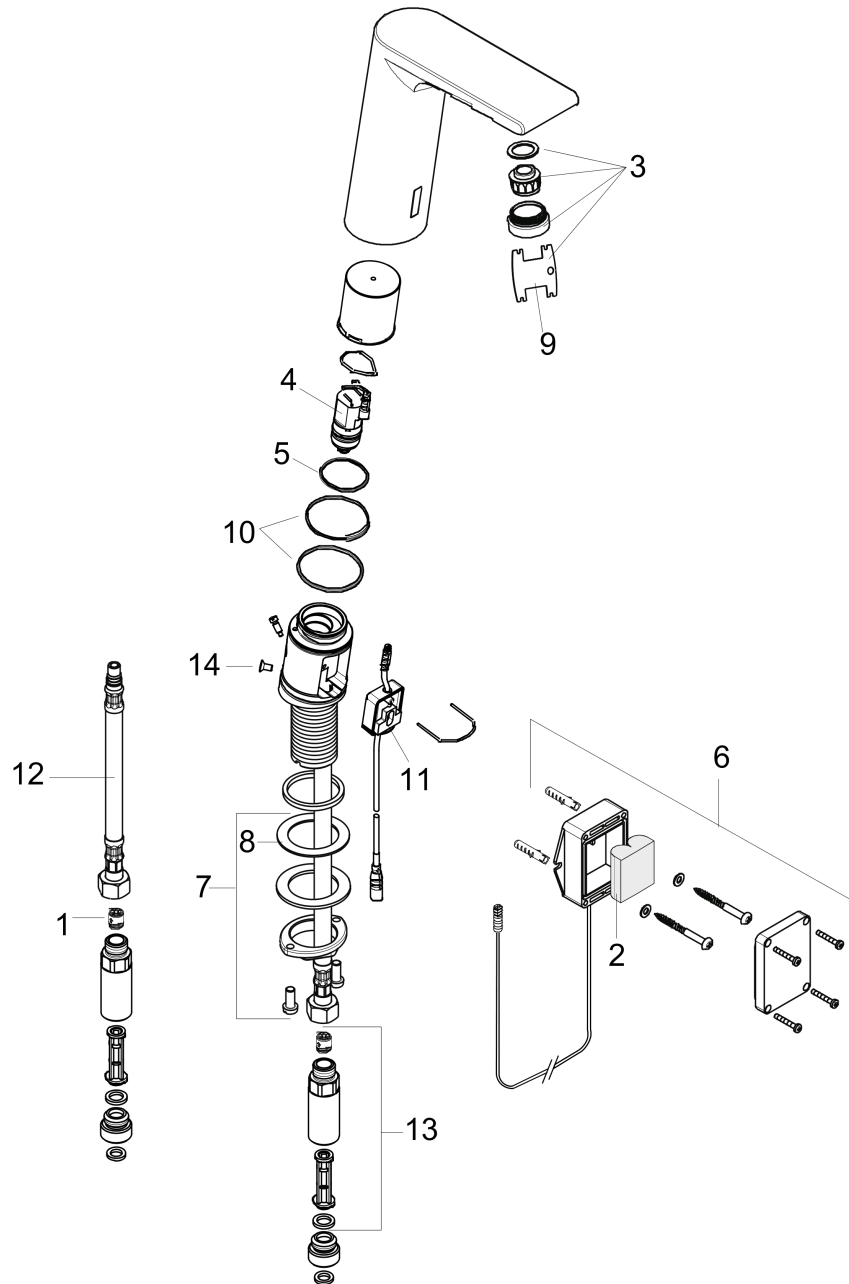

**Metris S**  
**Electronic Faucet with Preset Temperature Control**  
 Finishes : **chrome** Part no. : **31101001**

**Description**

**Features**

- Aerated spray
- Flow: 0.5 GPM (1.9 L/Min)
- Theft-proof aerator
- Pre-set temperature
- Infrared sensor
- Battery operated (battery type 6V CR-P2, included) with low battery indicator
- 3/8" hoses

**Item details**

List Price \$ 782.00

**Technology**

**Compliance**

**Product image**

**Scale drawing**

**Metris S**  
**Electronic Faucet with Preset Temperature Control**  
 Finishes : **chrome**    Part no. : **31101001**

**Exploded drawing**

Year of production: >04/17

**Metris S****Electronic Faucet with Preset Temperature Control**Finishes : **chrome** Part no. : **31101001****Spare parts list**

Year of production: &gt;04/17

<b>Pos.</b>	<b>Description</b>	<b>Part no.</b>	<b>Price</b>	<b>PU</b>
1	non return valve DW 10	96456000	-	1
2	battery	97399000	-	1
3	aerator M24x1 (5 l/min)	98802000	-	1
4	solenoid valve	95654000	-	1
5	O-ring 31x2	98204000	-	1
6	battery box	98801000	-	1
7	fixing set	97812000	-	1
8	lever collar	97548000	-	1
9	service tool	98808000	-	1
10	O-ring 41x2	98212000	-	1
11	electronics	92346000	-	1
12	connection hose 450 mm	92345001	-	1
13	back flow preventor cartridge with microfilter	92297000	-	1
14	screw	93272000	-	1
a	aerator M24x1 (1,9 l/min)	93080000	-	1