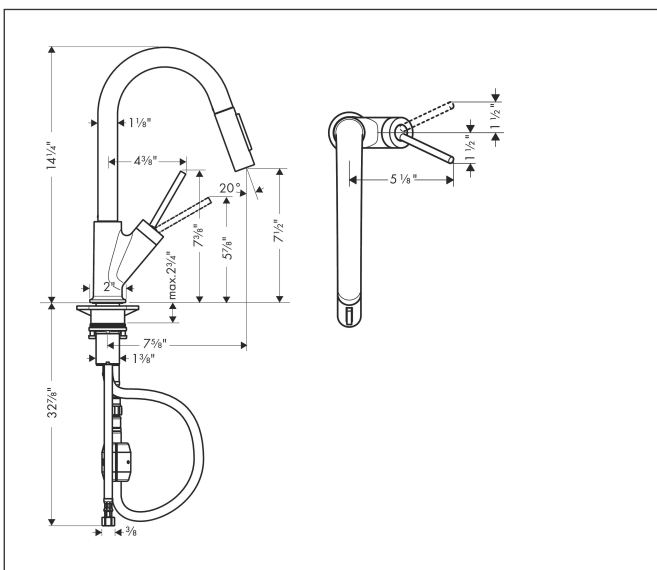

Brand AXOR
 Art. Name **AXOR Starck** Prep Kitchen Faucet 2-Spray Pull-Down, 1.75 GPM
 Art. Nr. 10824341
 Surface brushed black chrome
 Pos. 1

Product Picture

Drawing

Features

- Projection: 235 mm
- Swivel range 150°
- Laminar and needle spray
- Toggle spray diverter
- MagFit magnetic sprayhead docking
- Deck mounted
- Flow: 1.75 GPM (6.6 L/Min)
- Joystick ceramic cartridge
- 3/8" connections
- Integrated double backflow prevention