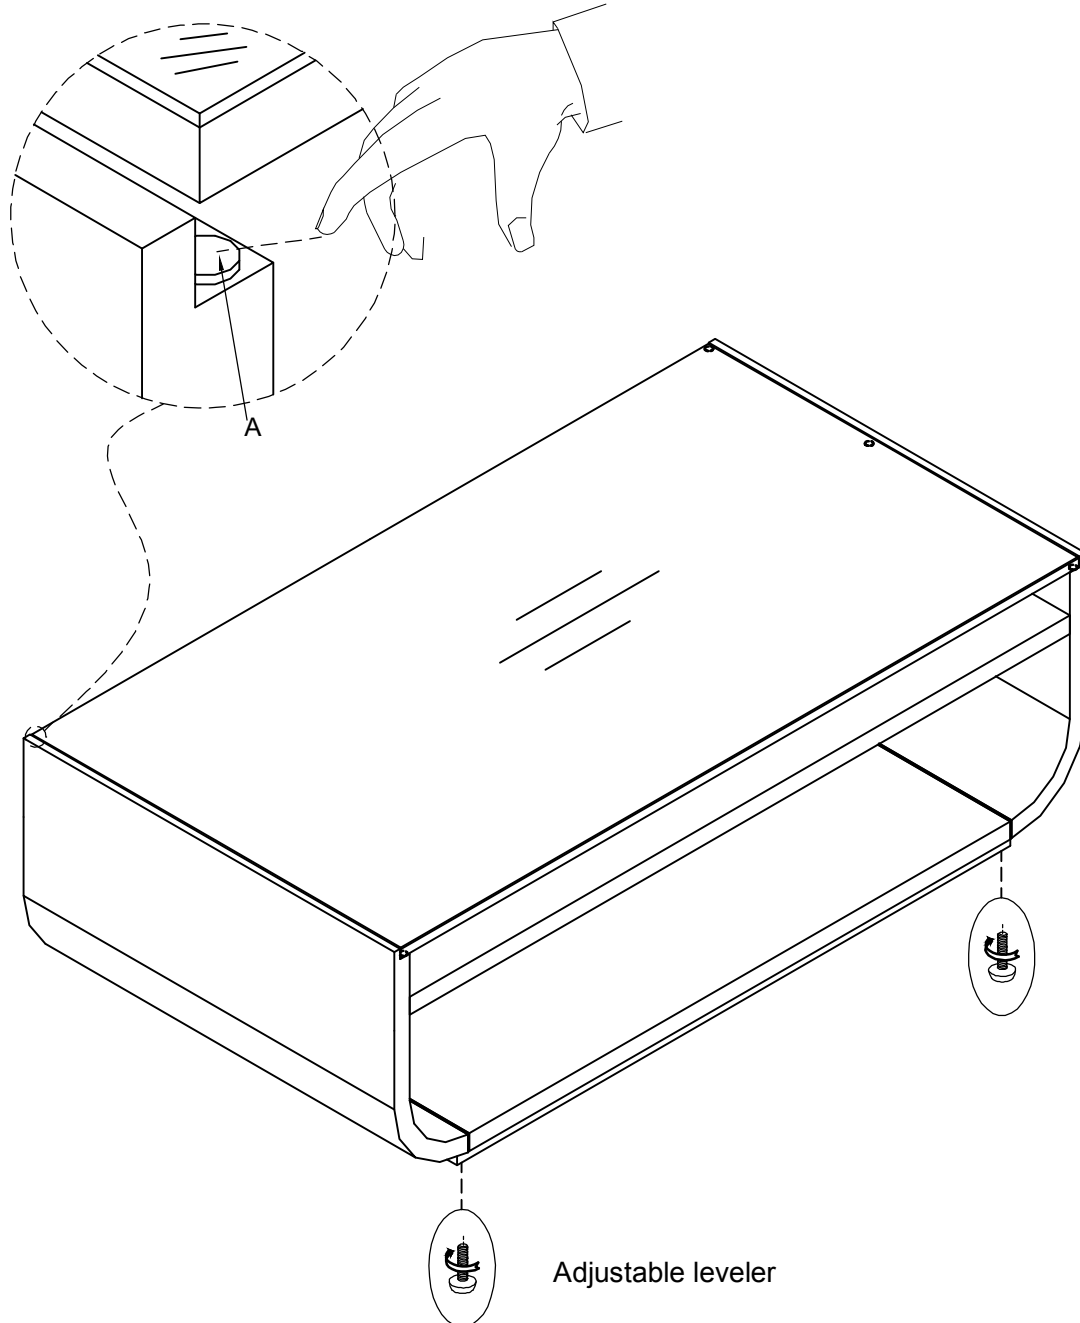

ASSEMBLY INSTRUCTION

Item: 6850-80410-80 Rectangle Cocktail Table

Thank you for purchasing this quality product. Be sure to unpack carefully looking for small parts which may have come loose during shipment.

Read all instruction and study the drawing carefully before starting the assembly process.

HARDWARE PACK

NO.	DRAWING	DESCRIPTION	SIZE	QTY
A		Glass pad	Ø12x2	6pcs

Adjustable leveler