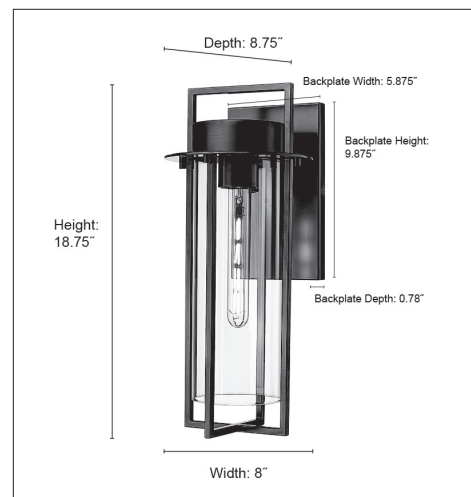

10511

RUSSELL ONE LIGHT OUTDOOR WALL MOUNT

FINISH

TBK - Textured Black

DIMENSIONS

Width 8"
Height 18.75"
Depth 8.75"
Backplate Width 5.875"
Backplate Height 9.875"
Backplate Depth 0.78"
Weight 6.50 lbs

MATERIAL

Steel

GLASS

Glass Clear

LAMPING

Bulbs 1-Medium
Bulb Base Medium (E26)
Watts per Bulb 60W
Voltage 120V
Total Wattage 60W
Bulbs Included No

CERTIFICATION

ETL Listed Wet Location

ITEM NUMBER

SKU's 10511 TBK

910511 TBK

Millennium Lighting
105 Declaration Drive
McDonough, GA 30253
www.millenniumlighting.com