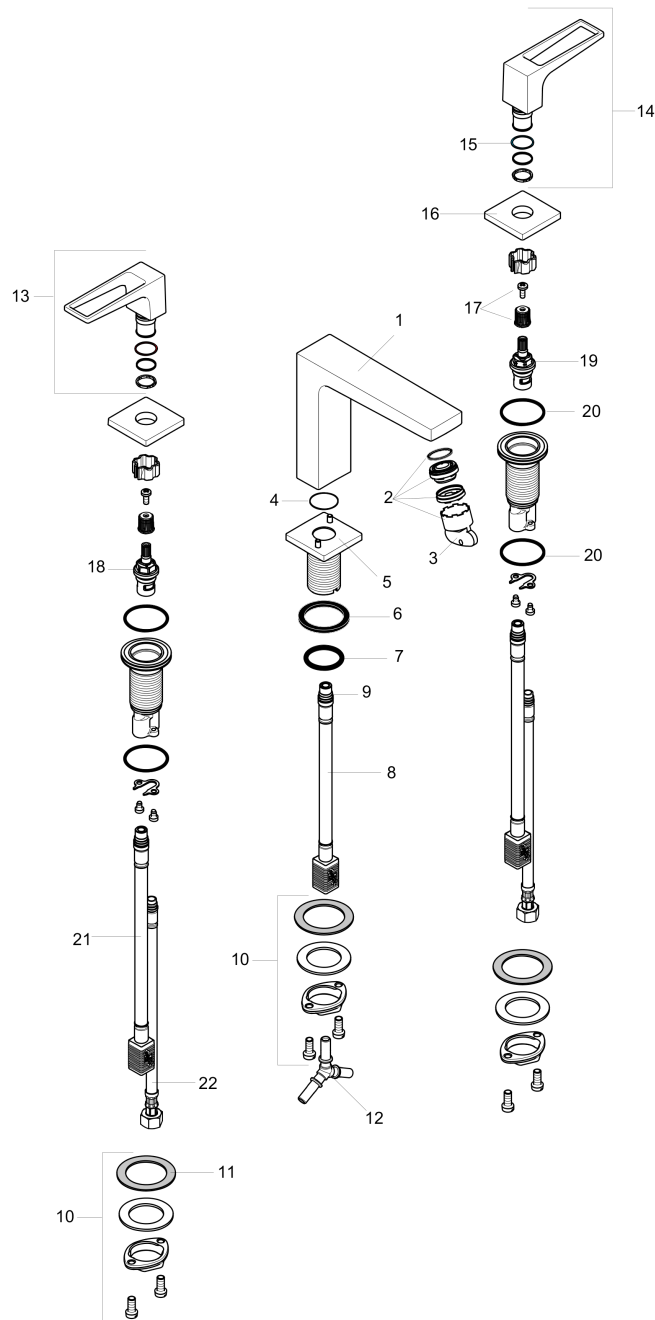

Metropol
Widespread Faucet 160 with Loop Handles, 1.2 GPM
 Finishes : **chrome** Part no. : **74519001**

Description

Features

- Aerated spray
- Flow: 1.2 GPM (4.5 L/Min)
- 90° ceramic valves
- Does not include: Pop-up assembly

Item details

List Price \$ 685.00

Technology

Compliance

Product image

Scale drawing

Metropol
Widespread Faucet 160 with Loop Handles, 1.2 GPM
 Finishes : **chrome** Part no. : **74519001**

Exploded drawing

Year of production: >01/18

Metropol

Widespread Faucet 160 with Loop Handles, 1.2 GPM

Finishes : **chrome** Part no. : **74519001**

Spare parts list

Year of production: >01/18

Pos.	Description	Part no.	Price	PU
1	spout 160 mm	93158000	-	1
2	aerator M24x1 (4,5 l/min)	93202000	-	1
3	service tool	95661000	-	1
4	O-ring 21x1,5	98219000	-	1
5	escutcheon for spout	92906000	-	1
6	flat seal	98749000	-	1
7	O-ring 26x4	92191000	-	1
8	connection hose 200 mm M10x1	92913000	-	1
9	O-ring 8x1,75	97827000	-	1
10	fixing set (Ø 28)	92909000	-	1
11	lever collar	97548000	-	1
12	hose connection angel	92905000	-	1
13	handle for hot water	92918000	-	1
14	handle for cold water	92919000	-	1
15	O-Ring 14x1,5	98201000	-	1
16	escutcheon	92915000	-	1
17	handle fixing set	98932000	-	1
18	shut off unit right closing	98817001	-	1
19	shut off unit left closing	95366001	-	1
20	O-ring 33x2,5	92907000	-	1
21	connection hose 400 mm M10x1	92914000	-	1
22	connection hose 18½" M8x0,75 3/8"	96321001	-	1