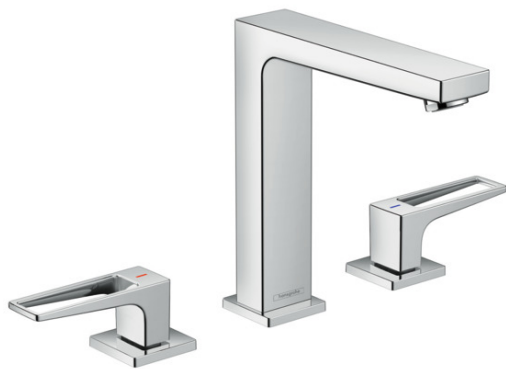

Metropol
Widespread Faucet 160 with Loop Handles, 1.2 GPM
 Finishes : **chrome** Part no. : **74519001**

Description

Features

- Aerated spray
- Flow: 1.2 GPM (4.5 L/Min)
- 90° ceramic valves
- Does not include: Pop-up assembly

Item details

List Price \$ 685.00

Technology

Compliance

Product image

Scale drawing

Metropol
Widespread Faucet 160 with Loop Handles, 1.2 GPM
 Finishes : **chrome** Part no. : **74519001**

Exploded drawing

Year of production: >01/18

Metropol

Widespread Faucet 160 with Loop Handles, 1.2 GPM

Finishes : **chrome** Part no. : **74519001**

Spare parts list

Year of production: >01/18

Pos.	Description	Part no.	Price	PU
1	spout 160 mm	93158000	-	1
2	aerator M24x1 (4,5 l/min)	93202000	-	1
3	service tool	95661000	-	1
4	O-ring 21x1,5	98219000	-	1
5	escutcheon for spout	92906000	-	1
6	flat seal	98749000	-	1
7	O-ring 26x4	92191000	-	1
8	connection hose 200 mm M10x1	92913000	-	1
9	O-ring 8x1,75	97827000	-	1
10	fixing set (Ø 28)	92909000	-	1
11	lever collar	97548000	-	1
12	hose connection angel	92905000	-	1
13	handle for hot water	92918000	-	1
14	handle for cold water	92919000	-	1
15	O-Ring 14x1,5	98201000	-	1
16	escutcheon	92915000	-	1
17	handle fixing set	98932000	-	1
18	shut off unit right closing	98817001	-	1
19	shut off unit left closing	95366001	-	1
20	O-ring 33x2,5	92907000	-	1
21	connection hose 400 mm M10x1	92914000	-	1
22	connection hose 18½" M8x0,75 3/8"	96321001	-	1