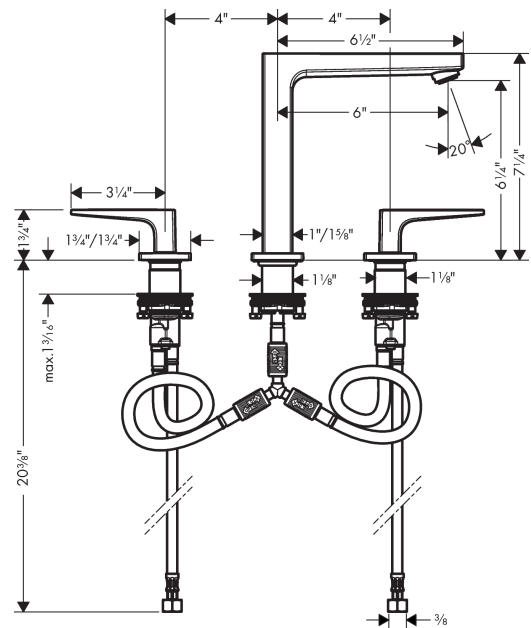

Metropol
Widespread Faucet 160 with Loop Handles, 1.2 GPM
 Finishes : **chrome** Part no. : **74519001**

Description

Features

- Aerated spray
- Flow: 1.2 GPM (4.5 L/Min)
- 90° ceramic valves
- Does not include: Pop-up assembly

Item details

List Price \$ 685.00

Technology

Compliance

Product image

Scale drawing

Metropol
Widespread Faucet 160 with Loop Handles, 1.2 GPM
 Finishes : **chrome** Part no. : **74519001**

Exploded drawing

Year of production: >01/18

Metropol

Widespread Faucet 160 with Loop Handles, 1.2 GPM

Finishes : **chrome** Part no. : **74519001**

Spare parts list

Year of production: >01/18

Pos.	Description	Part no.	Price	PU
1	spout 160 mm	93158000	-	1
2	aerator M24x1 (4,5 l/min)	93202000	-	1
3	service tool	95661000	-	1
4	O-ring 21x1,5	98219000	-	1
5	escutcheon for spout	92906000	-	1
6	flat seal	98749000	-	1
7	O-ring 26x4	92191000	-	1
8	connection hose 200 mm M10x1	92913000	-	1
9	O-ring 8x1,75	97827000	-	1
10	fixing set (Ø 28)	92909000	-	1
11	lever collar	97548000	-	1
12	hose connection angel	92905000	-	1
13	handle for hot water	92918000	-	1
14	handle for cold water	92919000	-	1
15	O-Ring 14x1,5	98201000	-	1
16	escutcheon	92915000	-	1
17	handle fixing set	98932000	-	1
18	shut off unit right closing	98817001	-	1
19	shut off unit left closing	95366001	-	1
20	O-ring 33x2,5	92907000	-	1
21	connection hose 400 mm M10x1	92914000	-	1
22	connection hose 18½" M8x0,75 3/8"	96321001	-	1