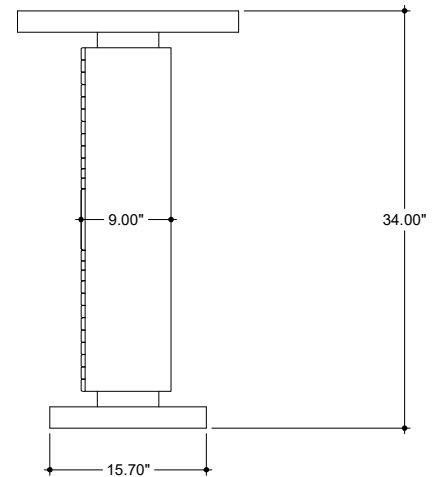

ITEM: 3000-0310

Overall Dimensions

Width: 72"  
Depth: 18"  
Height: 34"

TOP VIEW

FRONT VIEW

SIDE VIEW