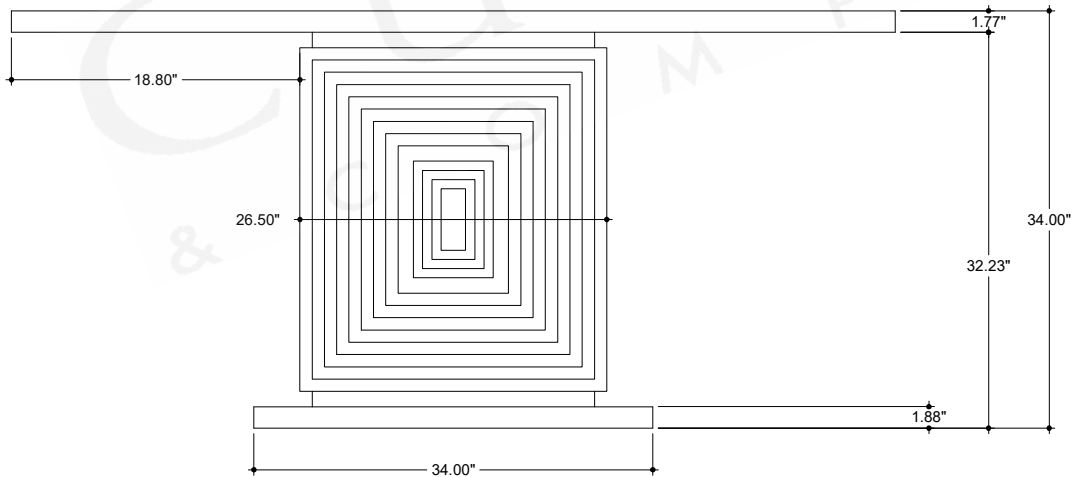

ITEM: 3000-0310

Overall Dimensions

Width: 72"  
Depth: 18"  
Height: 34"

TOP VIEW

FRONT VIEW

SIDE VIEW