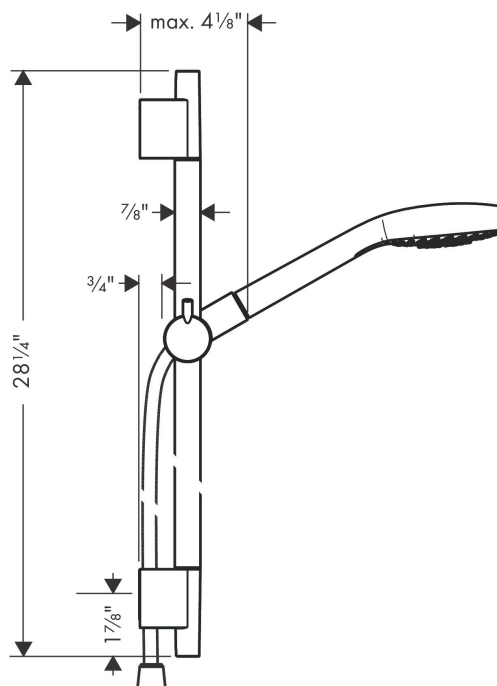

Certificates/approvals

Drawing

Technology

Features

- Consists of: Handshower, Wallbar, Handshower hose, Slider
- Spray modes: SoftRain, IntenseRain, Pulsating Massage
- Select button for comfortable alternation of spray modes
- Angle-adjustable holder pivots left and right, slides easily and locks in place
- Flow: 1.8 GPM (6.8 L/Min)
- Shower bar diameter: 22 mm
- wall mounted: Fastens with screws