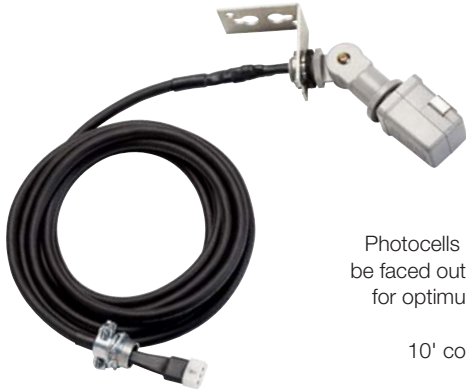

EXTERIOR LIGHTING

ACCESSORIES/12V TRANSFORMERS

QUICK SHIP

BOLLARD TEMPLATE KIT 15671 ST

Description	For use with all bollard mounting kits For permanent installation into concrete. Template kit includes positioning template, anchor bolts, and mounting hardware.

BOLLARD MOUNTING STAKE 15578 BK

Description	Improved extruded PVC stake is corrosion resistant and 23" length has increased support and stability. Fitting provided to mount bollard in soil. *As allowed by local electrical codes
Finishes	BK- Black
Item Numbers	For use with all bollard mounting kits on 12V and 120V fixtures 15005, 15011, 15205, 15211

REMOTE PLUG-IN TRANSFORMER PHOTOCELL 15534 BK