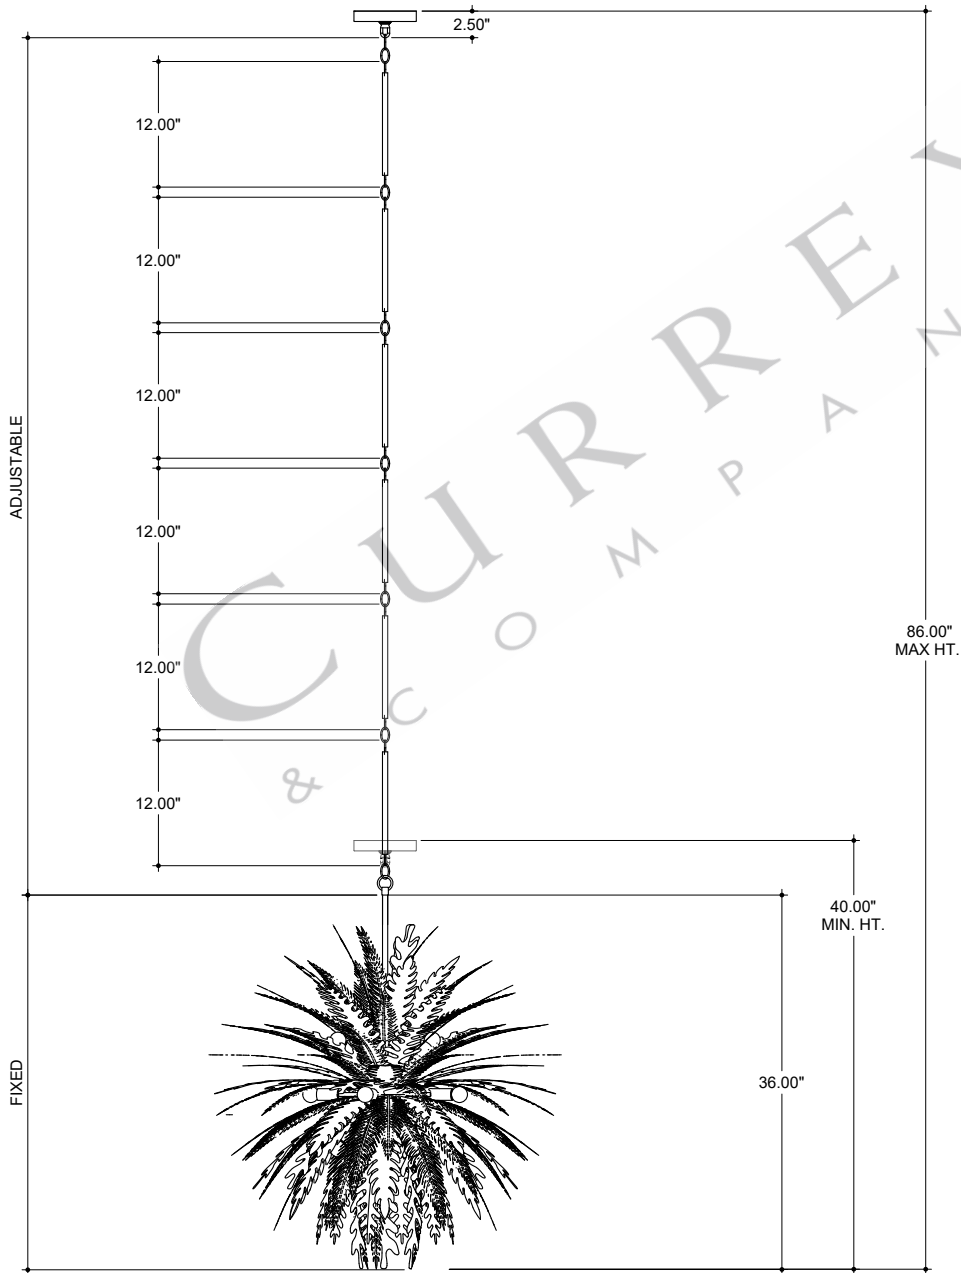

TOP VIEW

CANOPY DETAIL

FRONT VIEW

9000-1138

ALL WORK © 2023 CURREY & COMPANY