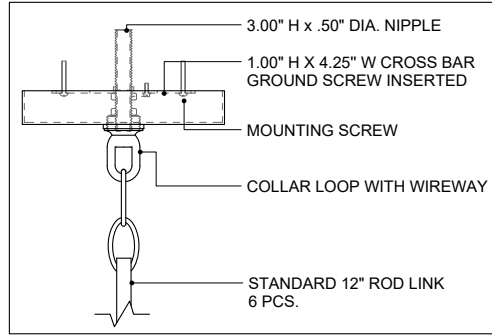

TOP VIEW

CANOPY DETAIL

FRONT VIEW

9000-1138

ALL WORK © 2023 CURREY & COMPANY