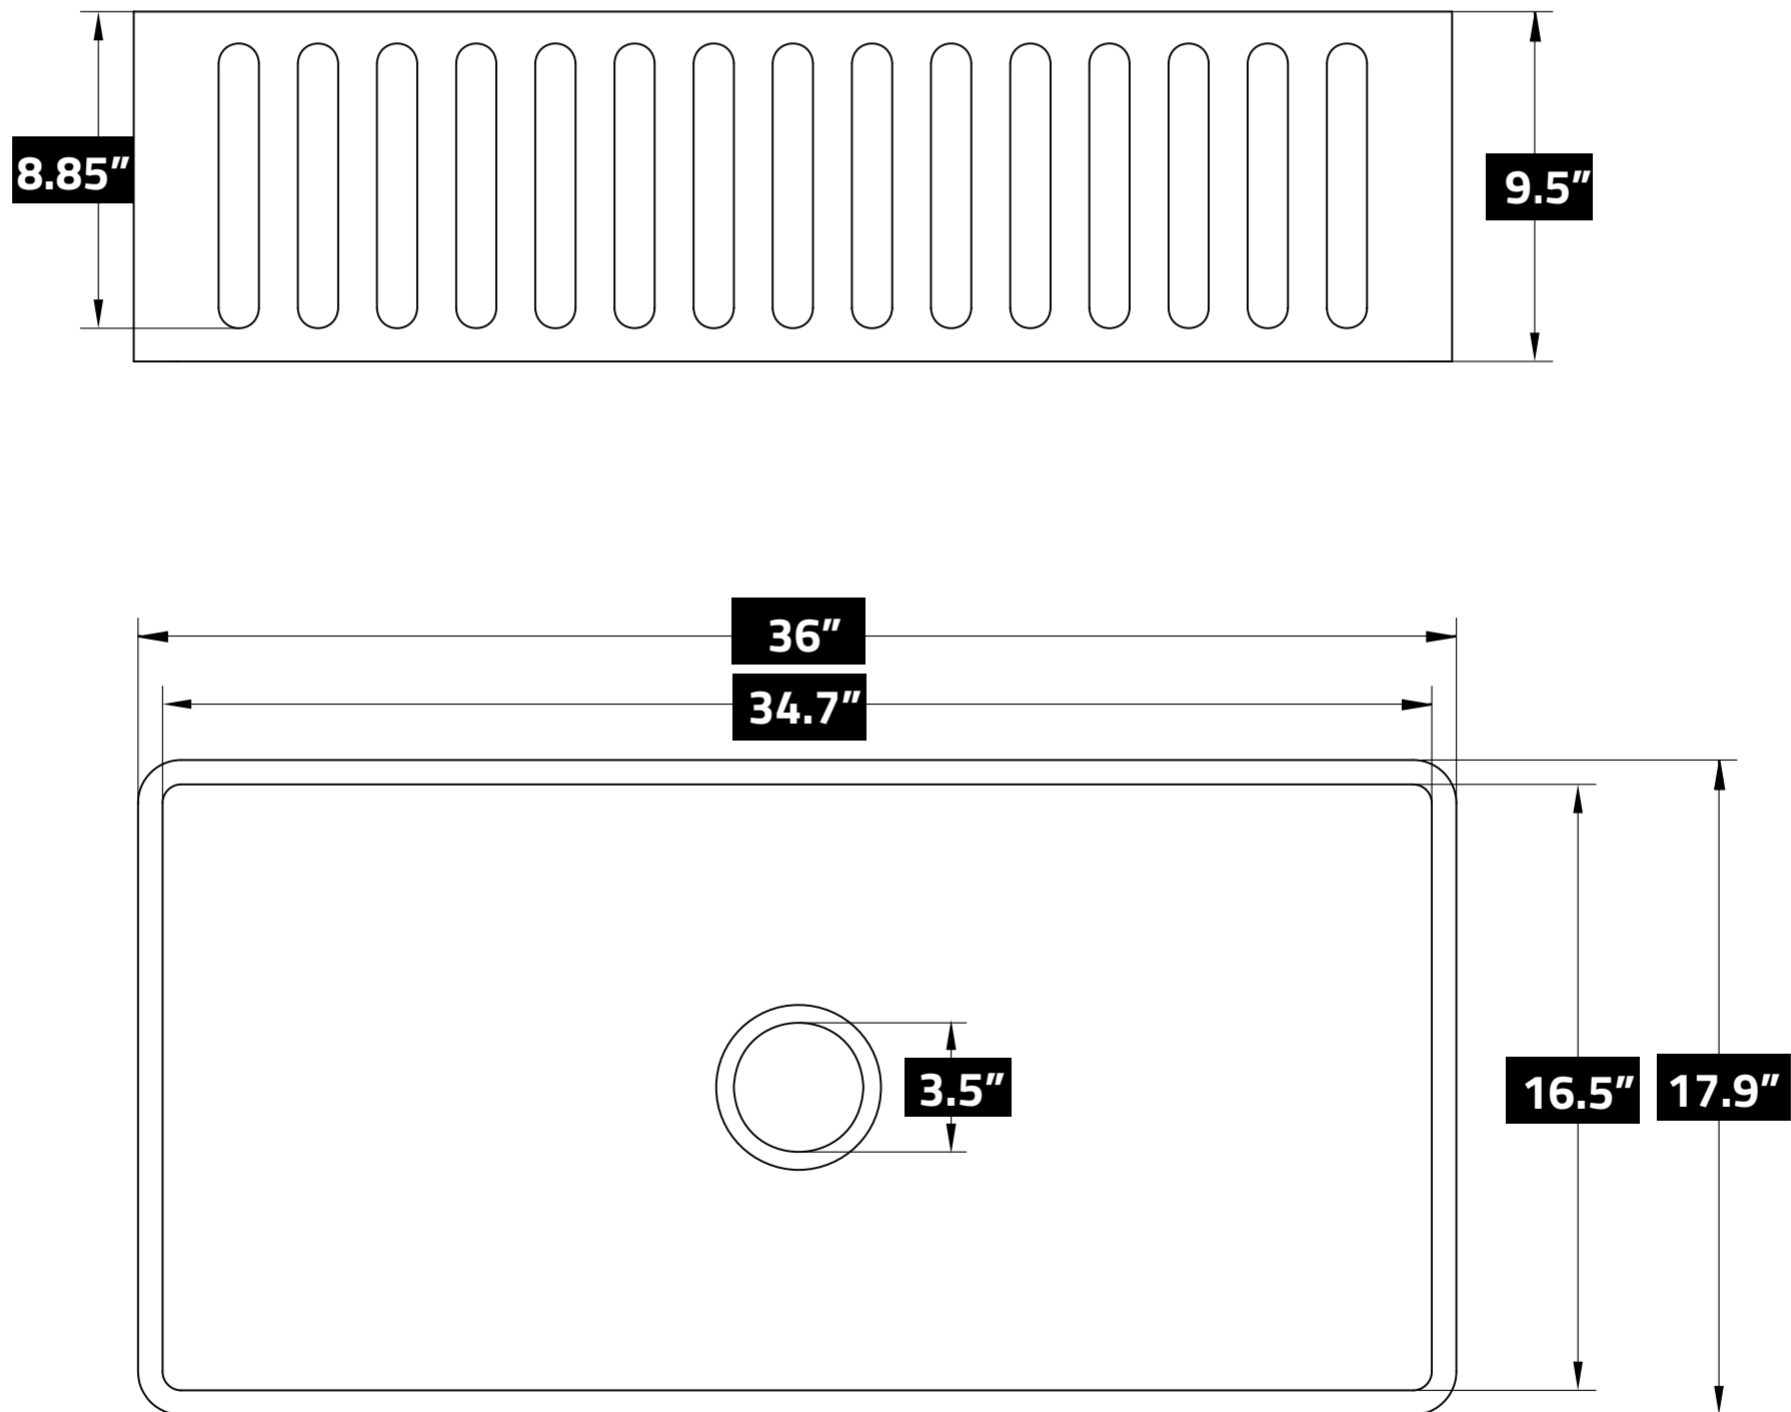

K-AZ226-1A

ANZZI STONE KITCHEN SINK

Have questions? We're glad to help! Simply call 1-844-44-ANZZI or visit www.ANZZI.com