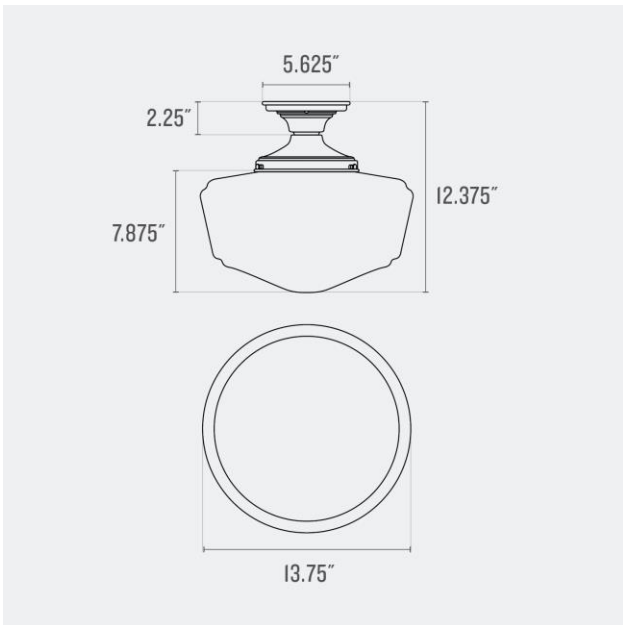

SCHOOLHOUSE

Newbury 6", 14" Traditional Schoolhouse Shade

Application: Surface Mount

Product Origin: Processed and assembled in Portland, Oregon using ethically-sourced domestic and global components.

UL Listed: Yes

Max Wattage: 150 W

Voltage: 120/220 V

Location Rating: Damp

Dimensions:

Overall: 12.375" H x 13.75" W x 13.75" D

Shade: 7.875" H x 13.75" W x 13.75" D

Canopy: 2.25" H x 5.625" W x 5.625" D

Fitter Size: 6"

Materials: Brass, Glass

One year guarantee

Finish Option(s)

Shade Option(s)