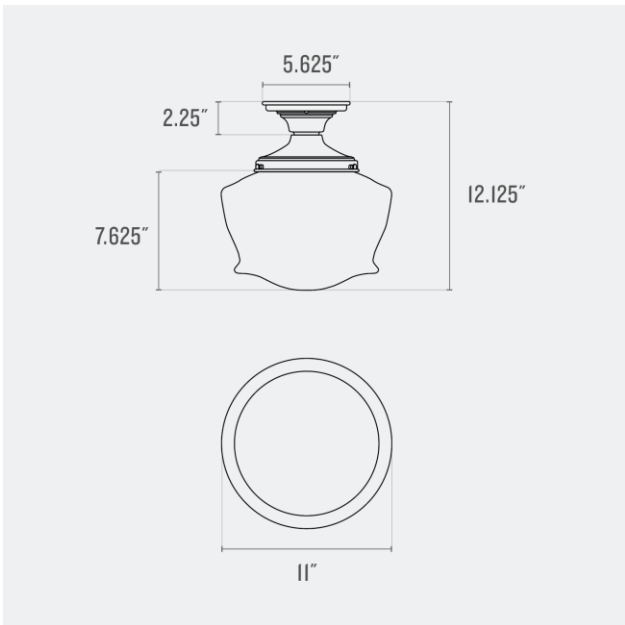

Finish Option(s)

Shade Option(s)