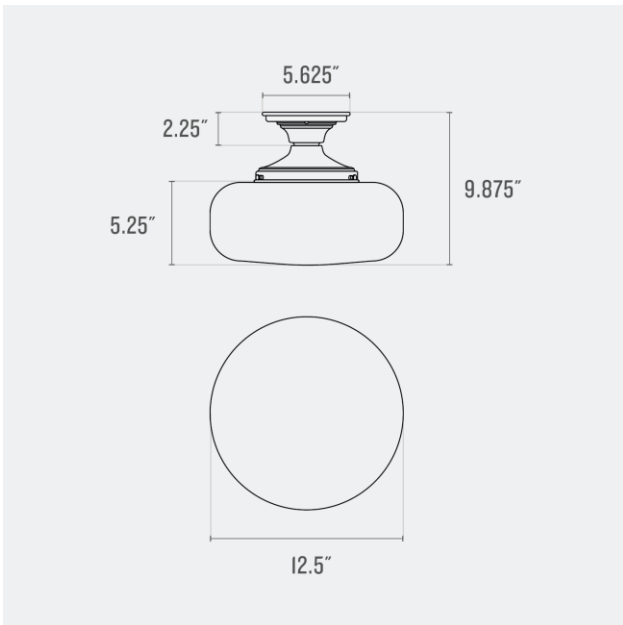

SCHOOLHOUSE

Newbury 6", Ellipse Shade

Application: Surface Mount

Product Origin: Processed and assembled in Portland, Oregon using ethically-sourced domestic and global components.

UL Listed: Yes

Max Wattage: 150 W

Voltage: 120/220 V

Location Rating: Damp

Dimensions:

Overall: 9.875" H x 12.5" W x 12.5" D

Shade: 5.25" H x 12.5" W x 12.5" D

Canopy: 2.25" H x 5.625" W x 5.625" D

Fitter Size: 6"

Materials: Brass, Glass

One year guarantee

Finish Option(s)

Satin Nickel
(SN)

Polished Nickel
(PN)

True Black
(TB)

Shade Option(s)

Clear Glass
(CL)

Opal Glass
(OP)

Natural Brass
(NB)