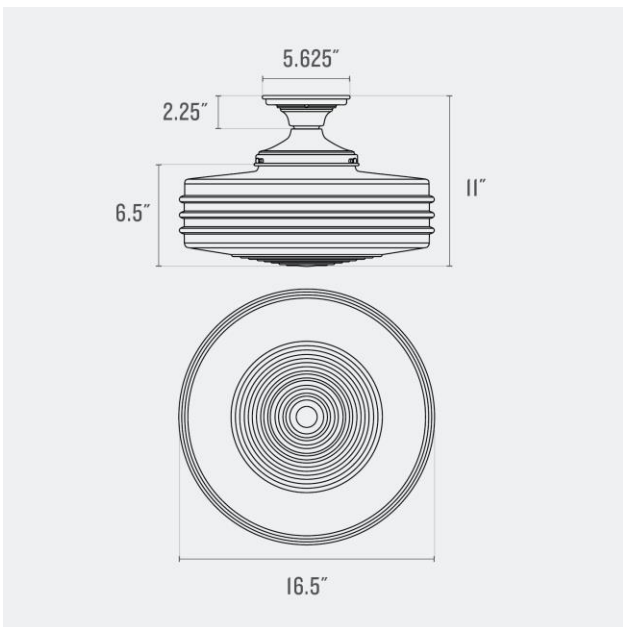

Finish Option(s)

Natural Brass
(NB)

Polished Nickel
(PN)

Satin Nickel
(SN)

Clear Glass
(CL)

Opal Glass
(OP)

Shade Option(s)

True Black
(TB)