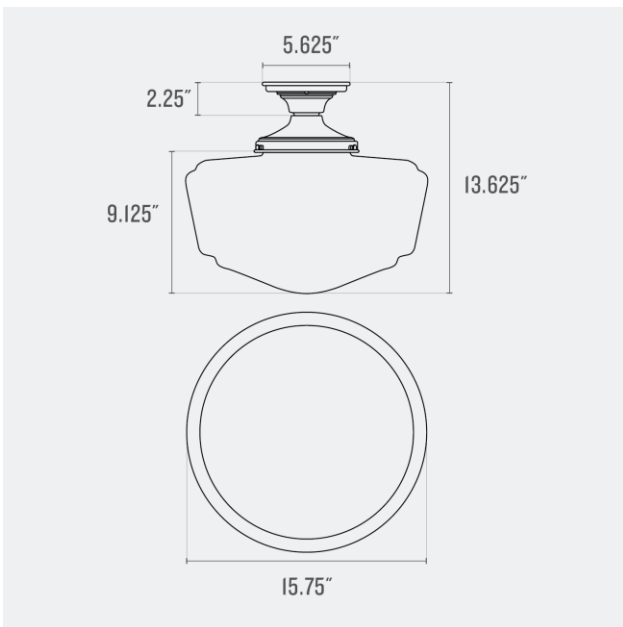

Finish Option(s)

Shade Option(s)