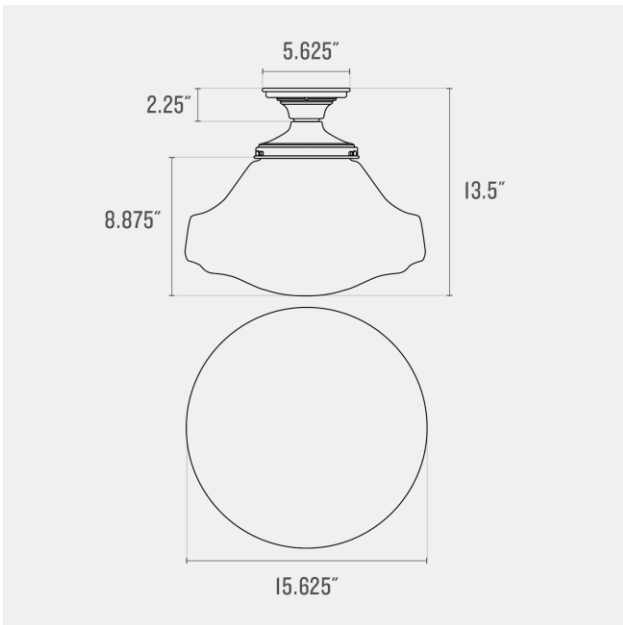

Finish Option(s)

Shade Option(s)