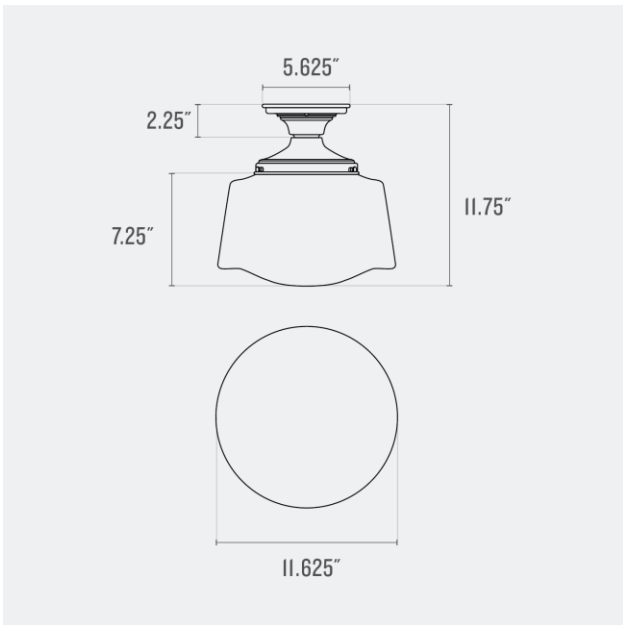

Finish Option(s)

Polished Nickel
(PN)

Natural Brass
(NB)

Satin Nickel
(SN)

Shade Option(s)

Multicolor
(MULT)

Black Pinstripe
(BPS)

Clear Glass
(CL)

Opal Glass
(OP)

Gray Bands
(GB)

True Black
(TB)