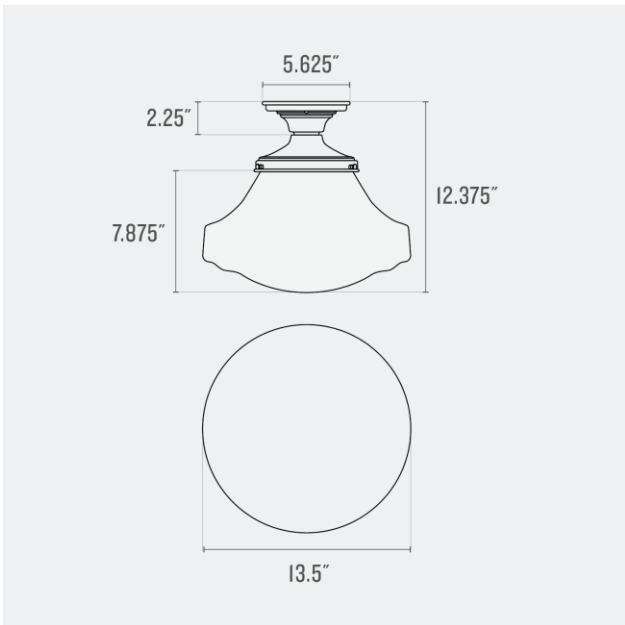

Finish Option(s)

True Black
(TB)

Natural Brass
(NB)

Satin Nickel
(SN)

Opal Glass
(OP)

Polished Nickel
(PN)

Shade Option(s)