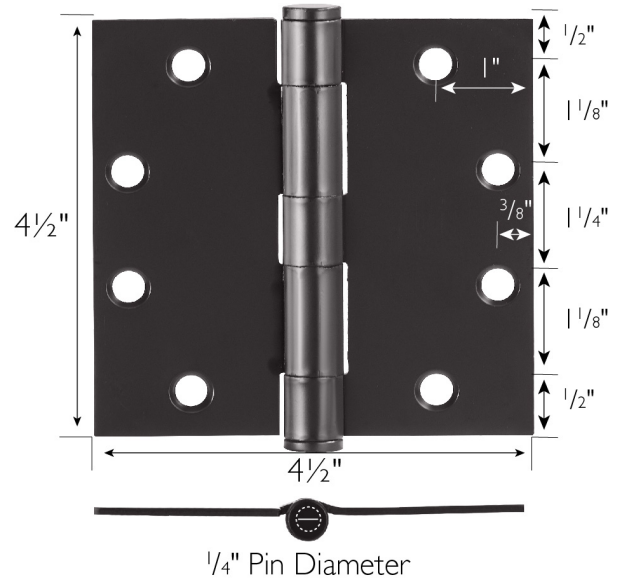

8-Hole 4.5" x 4.5", Square Corner Door Hinge 6-Pack  
Matte Black

**SPECIFICATIONS**

<b>MATERIAL CONSTRUCTION:</b>	Steel
<b>MOUNTING HARDWARE INCLUDED:</b>	#12 x 1 1/4" screws x 8
<b>TOOLS NEEDED FOR INSTALLATION:</b>	Screwdriver
<b>ASSEMBLED DIMENSIONS:</b>	4.5" H x 4.5" L x 0.13" W
<b>ASSEMBLED WEIGHT:</b>	6.62 lbs
<b>CORNER RADIUS:</b>	Square Corner
<b>HINGE TYPE:</b>	Butt Hinge