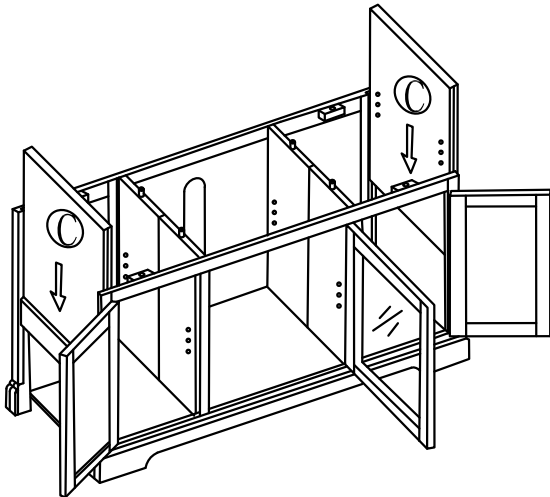

Hardware List

	Item	Description	Qty
a		Bolt 1/4"*1-1/8"	4PCS
b		Allen wrench	1PC
c		Washer 1/4"*12mm	4PCS
d		Shelf metal clip	12PCS
e		Door Pull	2PCS
f		Machine screw for door pull 5/32"*3/4"	4PCS

Parts List

Item	Description	Qty
A	 Cabinet	1PC
B	 Top Panel	1PC
C	 Side Panel	2PCS
D	 Middle Bottom Panel	1PC
E	 Side Bottom Panel	2PCS
F	 Middle Adjustable Shelf	1PC
G	 Side Adjustable Shelf	2PCS

Assembly Instructions

Two person assembly recommended.

step 1

Unfold Cabinet.

step 2

Install the middle bottom panel and the side bottom panels.

step 3

Insert two side panels.

step 4

Bolt on top with 4 bolts.
DO NOT OVER TIGHTEN.

step 5

Install shelf clips and insert shelves.

step 6

Install door pulls.