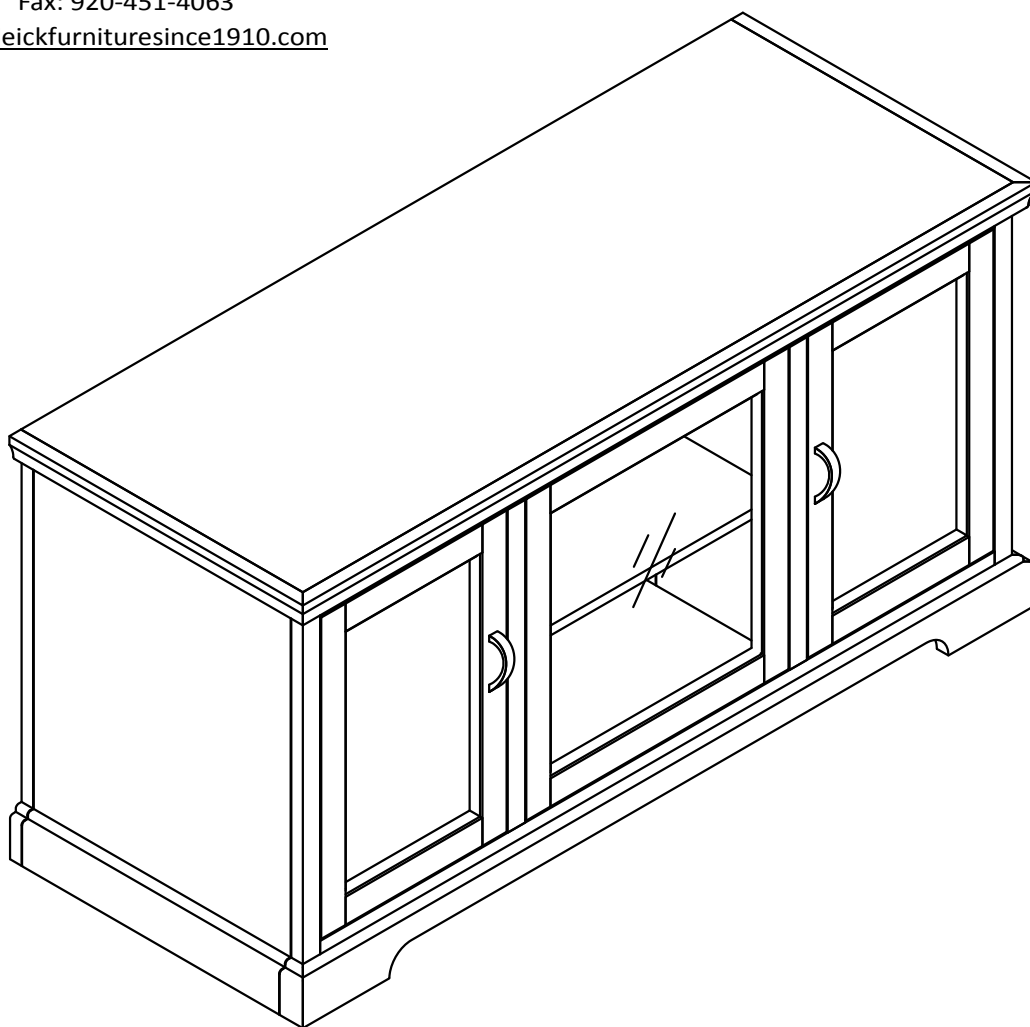

ITEM# 81350

Chocolate Bronze 25" H, 50" W Console

Leick
Home
SINCE 1910

2219 S. 19th St.

Sheboygan, WI 53081

Ph: 920-451-4060

Fax: 920-451-4063

info@leickfurnituresince1910.com

Hardware List

	Item	Description	Qty
a		Bolt 1/4"*1-1/8"	4PCS
b		Allen wrench	1PC
c		Washer 1/4"*12mm	4PCS
d		Shelf metal clip	12PCS
e		Door Pull	2PCS
f		Machine screw for door pull 5/32"*3/4"	4PCS

Parts List

Item	Description	Qty
A	 Cabinet	1PC
B	 Top Panel	1PC
C	 Side Panel	2PCS
D	 Middle Bottom Panel	1PC
E	 Side Bottom Panel	2PCS
F	 Middle Adjustable Shelf	1PC
G	 Side Adjustable Shelf	2PCS

Assembly Instructions