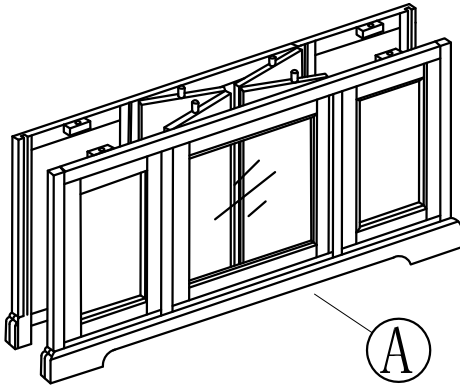

Assembly Instructions

Two person assembly recommended.

step 1

Unfold Cabinet.