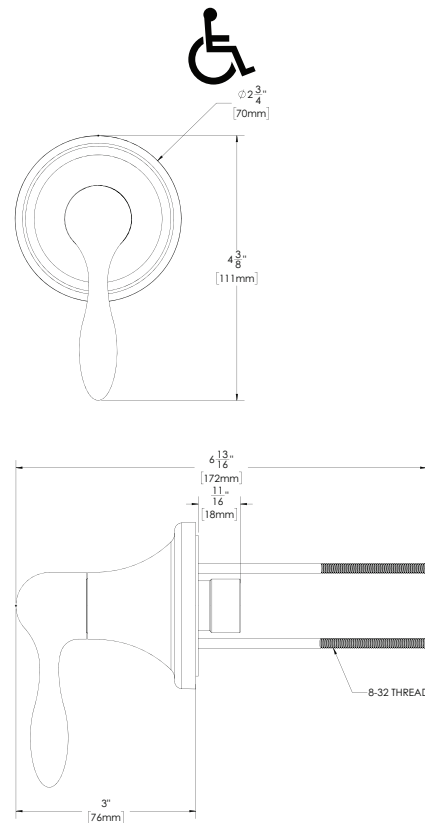

Transfer Valve Trim

FEATURES:

- Transfers between 2 functions
- 120° handle rotation
- Metal lever handle
- Plastic trim plate
- Includes mounting plate and hardware

VALVE OPTION:

- CPV-TV

STOCK FINISH:

PC BN

All dimensions are in inches (millimeters) unless otherwise specified and are subject to change without notice.

Architect/Engineer Approval Space:

P: 800-537-2107
 F: 800-977-2747
 W: WWW.SPEAKMAN.COM
 R: 03-MAY 2022