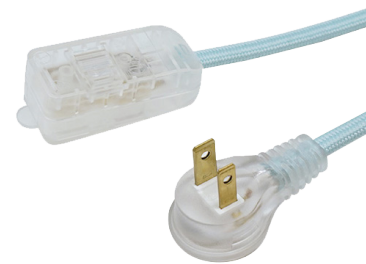

WOODS FABRIC CUBE TAPS

Introducing the new Woods Fabric Cube Tap Cords! Designed with stylish colors - no more hiding extension cords! These are the perfect replacement to traditional cube taps. Each cord's lighted ends show when power is on. Available in six popular interior paints colors there's a fabric cord for everyone!

COLORS BASED ON POPULAR INTERIOR PAINT COLORS

LIGHTED ENDS TO SHOW POWER IS ON

3 POLARIZED OUTLETS

INCLUDES ERGONOMIC FLAT-PLUG

Part #	UPC	Gauge/Conductors	Wire Type	Length	Cord Color	Amps	Volts	Watts	Case Pack Quantity
64598001	032886993398	16/2	Premium SPT-2	8 ft / 2.4 m	Black	13	125	1625	20
64598101	032886993404	16/2	Premium SPT-2	8 ft / 2.4 m	Light Gray	13	125	1625	20
64598201	032886993411	16/2	Premium SPT-2	8 ft / 2.4 m	Light Blue	13	125	1625	20
64598301	032886993428	16/2	Premium SPT-2	8 ft / 2.4 m	Beige	13	125	1625	20
64600701	032886993435	16/2	Premium SPT-2	8 ft / 2.4 m	Red	13	125	1625	20
64600801	032886993442	16/2	Premium SPT-2	8 ft / 2.4 m	Green	13	125	1625	20