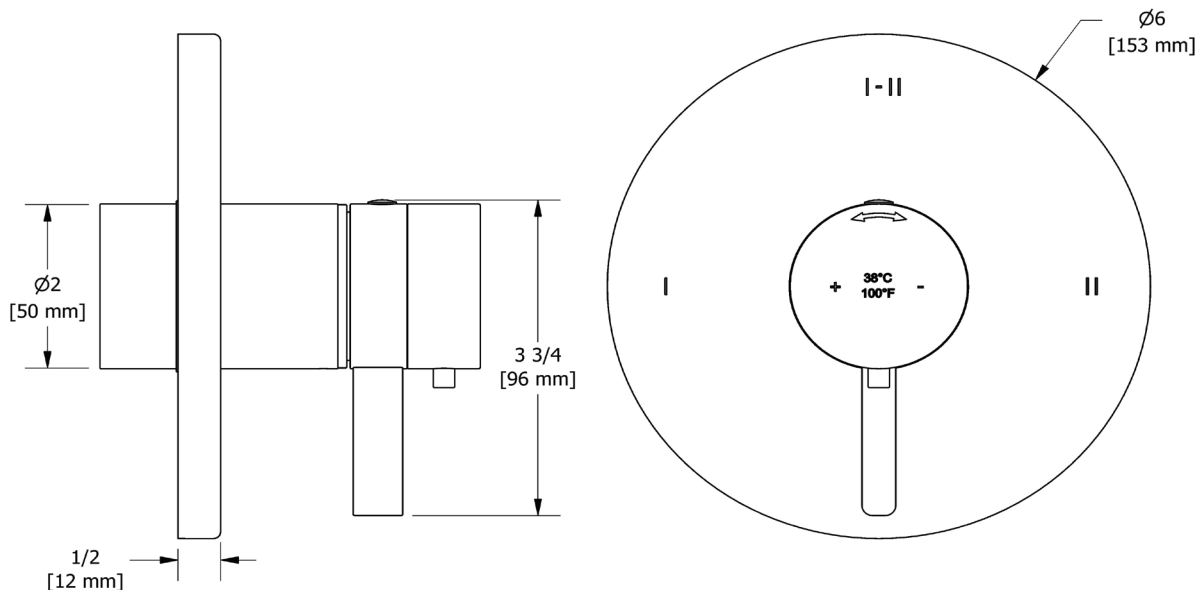

For warranty or additional information, contact:

U.S.A.
houseofrohl.com/support
1-800-777-9762

QUEBEC / MARITIMES / WESTERN CANADA
QUÉBEC / MARITIMES / OUEST CANADIEN
QUEBEC / MARITIMOS / CANADA OCCIDENTAL
houseofrohl.ca/support
1-866-473-8442

ONTARIO
houseofrohl.ca/support
1-800-287-5354