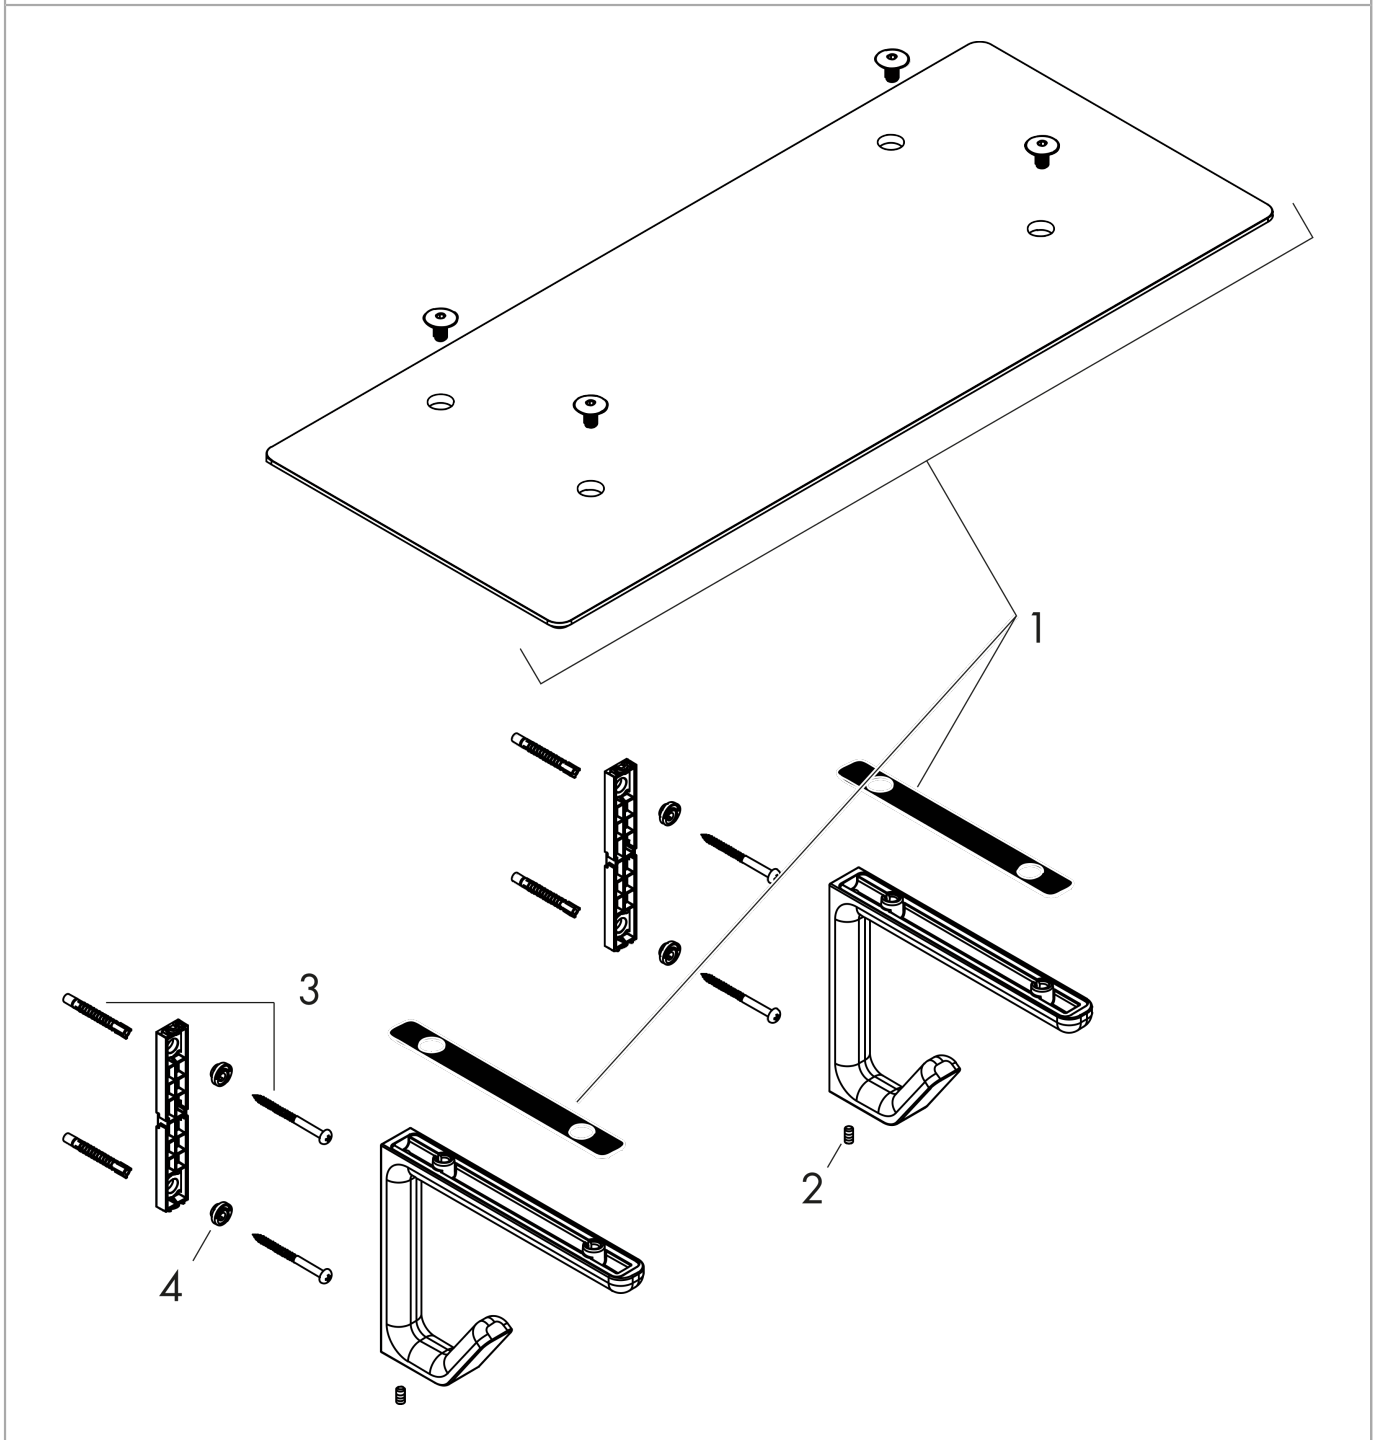

AXOR Universal Accessories
Towel Shelf with Robe Hooks
Finishes : **chrome** Part no. : **42842000**

Description

Features

- Glass, Metal
- for hanging bathrobes
- Wall-mounted

Product image

Scale drawing

AXOR Universal Accessories
Towel Shelf with Robe Hooks
Finishes : **chrome** Part no. : **42842000**

Exploded drawing

Year of production: >06/17

AXOR Universal Accessories
Towel Shelf with Robe Hooks
 Finishes : **chrome** Part no. : **42842000**

Spare parts list

Year of production: >06/17

Pos.	Description	Part no.	PC	PU
1	shelf	93219000	0	1
2	hollow set screw M5x10	97672000	0	1
3	mounting set	40915000	0	1
4	excentric socket	97604000	0	1