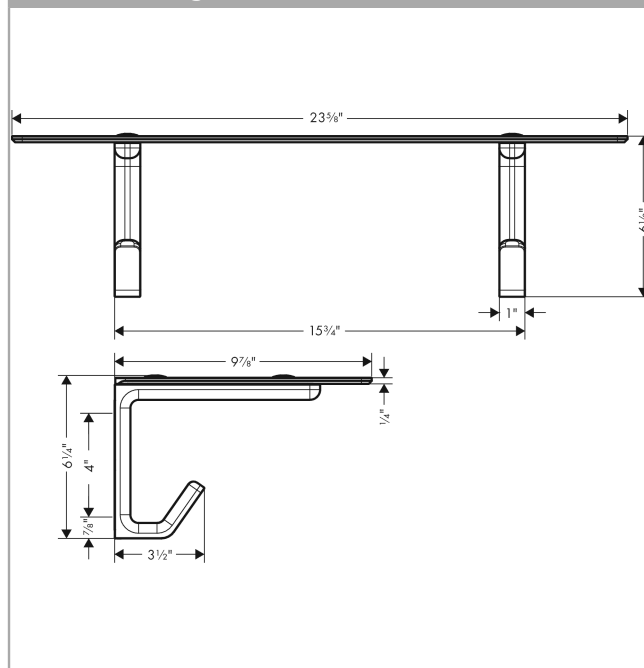

AXOR Universal Accessories
Towel Shelf with Robe Hooks
Finishes : **chrome** Part no. : **42842000**

Description

Features

- Glass, Metal
- for hanging bathrobes
- Wall-mounted

Product image

Scale drawing

AXOR Universal Accessories
Towel Shelf with Robe Hooks
Finishes : **chrome** Part no. : **42842000**

Exploded drawing

Year of production: >06/17

AXOR Universal Accessories
Towel Shelf with Robe Hooks
 Finishes : **chrome** Part no. : **42842000**

Spare parts list

Year of production: >06/17

Pos.	Description	Part no.	PC	PU
1	shelf	93219000	0	1
2	hollow set screw M5x10	97672000	0	1
3	mounting set	40915000	0	1
4	excentric socket	97604000	0	1