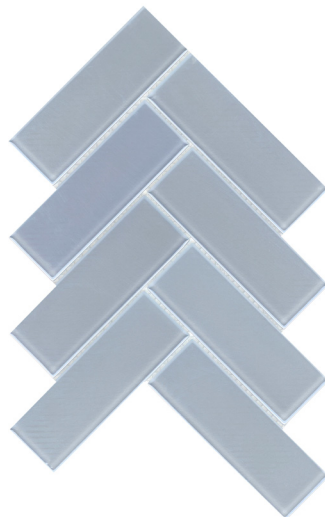

Irish™ is a striking glass mosaic in a fashion-forward herringbone pattern. The glossy finish and cool color palette enable elegant design opportunities.

IRISH™

Glass Mosaic

WALL  RESIDENTIAL  COMMERCIAL  INDOOR  OUTDOOR  POOL 

Aura

Coronado

Prism

Spectra

Hue

Optic

Rainbow

Sizes	
	8" x 11" 8.39" x 11.42"
Thickness	5mm
	Aura: 6mm
Testing	Shade Variation Rating
Results*	V3