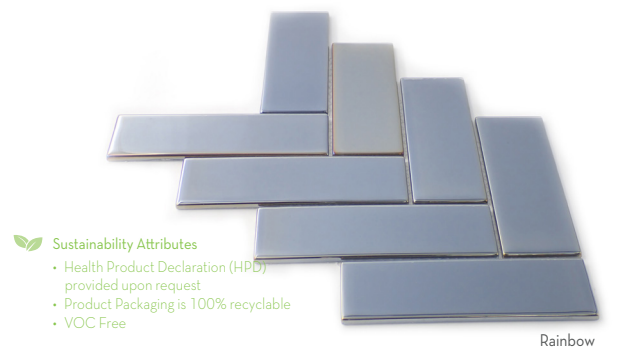

Irish™ is a striking glass mosaic in a fashion-forward herringbone pattern. The glossy finish and cool color palette enable elegant design opportunities.

IRISH™

Glass Mosaic

WALL  RESIDENTIAL  COMMERCIAL  INDOOR  OUTDOOR  POOL 

Aura

Coronado

Prism

Spectra

Hue

Optic

Rainbow

Sizes	
	8" x 11" 8.39" x 11.42"
Thickness	5mm
	Aura: 6mm
Testing	Shade Variation Rating
Results*	V3

-  Sustainability Attributes
- Health Product Declaration (HPD) provided upon request
 - Product Packaging is 100% recyclable
 - VOC Free

Rainbow

*For more information visit www.emser.com. Always consult a professional for proper usage and installation.