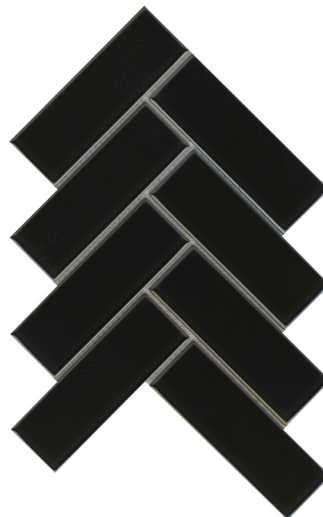

Irish™ is a striking glass mosaic in a fashion-forward herringbone pattern. The glossy finish and cool color palette enable elegant design opportunities.

IRISH™

Glass Mosaic

WALL  RESIDENTIAL  COMMERCIAL  INDOOR  OUTDOOR  POOL 

Aura

Coronado

Prism

Spectra

Hue

Optic

Rainbow

Sizes	
	8" x 11" 8.39" x 11.42"
Thickness	5mm
	Aura: 6mm
Testing	Shade Variation Rating
Results*	V3