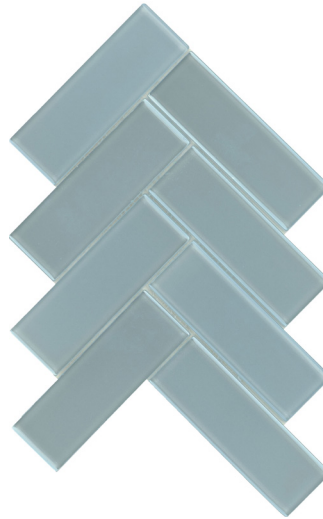

Irish™ is a striking glass mosaic in a fashion-forward herringbone pattern. The glossy finish and cool color palette enable elegant design opportunities.

IRISH™

Glass Mosaic

WALL  RESIDENTIAL  COMMERCIAL  INDOOR  OUTDOOR  POOL 

Aura

Coronado

Prism

Spectra

Hue

Optic

Rainbow

Sizes	
	8" x 11" 8.39" x 11.42"
Thickness	5mm
	Aura: 6mm
Testing	Shade Variation Rating
Results*	V3