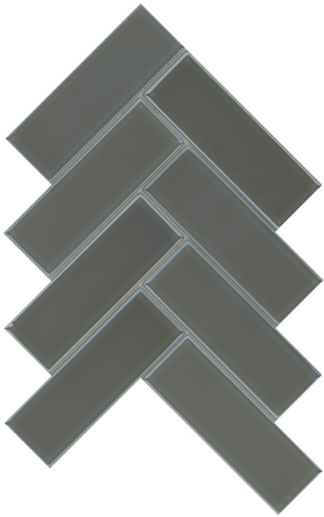

Irish™ is a striking glass mosaic in a fashion-forward herringbone pattern. The glossy finish and cool color palette enable elegant design opportunities.

IRISH™

Glass Mosaic

WALL  RESIDENTIAL  COMMERCIAL  INDOOR  OUTDOOR  POOL 

Aura

Coronado

Prism

Spectra

Hue

Optic

Rainbow

Sizes	
	8" x 11" 8.39" x 11.42"
Thickness	5mm
	Aura: 6mm
Testing	Shade Variation Rating
Results*	V3