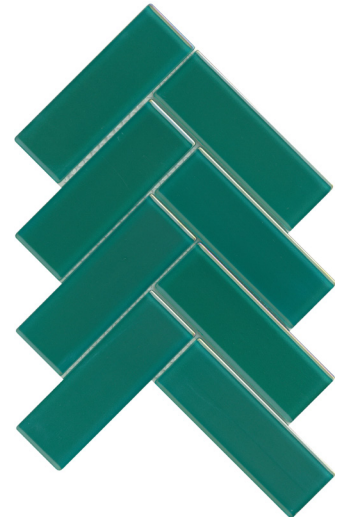

Irish™ is a striking glass mosaic in a fashion-forward herringbone pattern. The glossy finish and cool color palette enable elegant design opportunities.

IRISH™

Glass Mosaic

WALL  RESIDENTIAL  COMMERCIAL  INDOOR  OUTDOOR  POOL 

Aura

Coronado

Prism

Spectra

Hue

Optic

Rainbow

Sizes	
	8" x 11" 8.39" x 11.42"
Thickness	5mm
	Aura: 6mm
Testing	Shade Variation Rating
Results*	V3