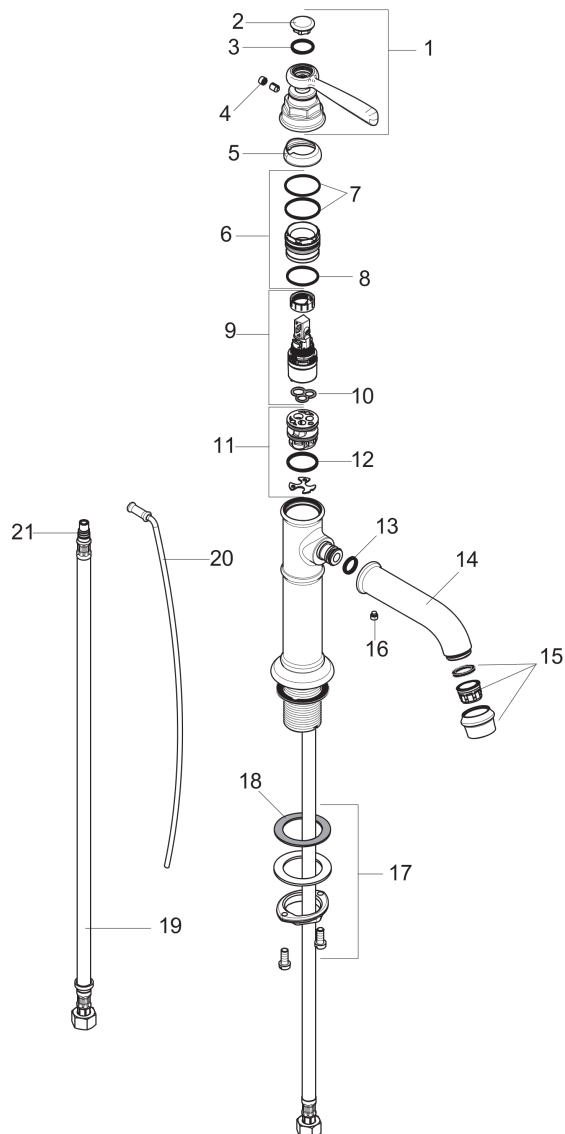

AXOR Montreux
Single-Hole Faucet 100 with Pop-Up Drain, 1.2 GPM
Finishes : **polished nickel** Part no. : **16515831**

Description

Features

- Aerated spray
- Flow: 1.2 GPM (4.5 L/Min)
- Ceramic cartridge
- Includes pop-up drain

Technology

Product image

Scale drawing

AXOR Montreux
Single-Hole Faucet 100 with Pop-Up Drain, 1.2 GPM
Finishes : polished nickel Part no. : 16515831

Exploded drawing

Year of production: >01/18

AXOR Montreux
Single-Hole Faucet 100 with Pop-Up Drain, 1.2 GPM
 Finishes : **polished nickel** Part no. : **16515831**

Spare parts list

Year of production: >01/18

Pos.	Description	Part no.	PC	PU
1	handle	92973830	0	1
2	cover cap	92974000	0	1
3	O-ring 16x2	98133000	0	1
4	screw cover	96338000	0	1
5	flange	92625830	0	1
6	nut	92689000	0	1
7	O-ring 27x1,5	92527000	0	1
8	O-ring 25x1,5	98146000	0	1
9	cartridge, assy	95973001	0	1
10	seal	98865000	0	1
11	adapter for cartridge	98866000	0	1
12	O-ring 23x2	98398000	0	1
13	O-ring 11x2,5	98487000	0	1
14	spout cpl.	92978830	0	1
15	aerator M24x1 (4,5 l/min)	93254830	0	1
16	hollow set screw M6x5	98447000	0	1
17	fixing set (Ø 34)	95049000	0	1
18	lever collar	97548000	0	1
19	connection hose 23½" M8x0,75 3/8"	98600001	0	1
20	pull rod	98730830	0	1
21	O-ring 7x1,5	98422000	0	1