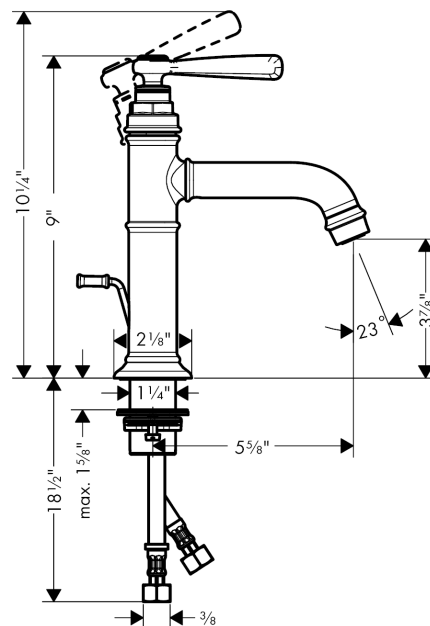

AXOR Montreux
Single-Hole Faucet 100 with Pop-Up Drain, 1.2 GPM
Finishes : **polished nickel** Part no. : **16515831**

Description

Features

- Aerated spray
- Flow: 1.2 GPM (4.5 L/Min)
- Ceramic cartridge
- Includes pop-up drain

Technology

Product image

Scale drawing

AXOR Montreux
Single-Hole Faucet 100 with Pop-Up Drain, 1.2 GPM
Finishes : polished nickel Part no. : 16515831

Exploded drawing

Year of production: >01/18

AXOR Montreux
Single-Hole Faucet 100 with Pop-Up Drain, 1.2 GPM
 Finishes : **polished nickel** Part no. : **16515831**

Spare parts list

Year of production: >01/18

Pos.	Description	Part no.	PC	PU
1	handle	92973830	0	1
2	cover cap	92974000	0	1
3	O-ring 16x2	98133000	0	1
4	screw cover	96338000	0	1
5	flange	92625830	0	1
6	nut	92689000	0	1
7	O-ring 27x1,5	92527000	0	1
8	O-ring 25x1,5	98146000	0	1
9	cartridge, assy	95973001	0	1
10	seal	98865000	0	1
11	adapter for cartridge	98866000	0	1
12	O-ring 23x2	98398000	0	1
13	O-ring 11x2,5	98487000	0	1
14	spout cpl.	92978830	0	1
15	aerator M24x1 (4,5 l/min)	93254830	0	1
16	hollow set screw M6x5	98447000	0	1
17	fixing set (Ø 34)	95049000	0	1
18	lever collar	97548000	0	1
19	connection hose 23½" M8x0,75 3/8"	98600001	0	1
20	pull rod	98730830	0	1
21	O-ring 7x1,5	98422000	0	1