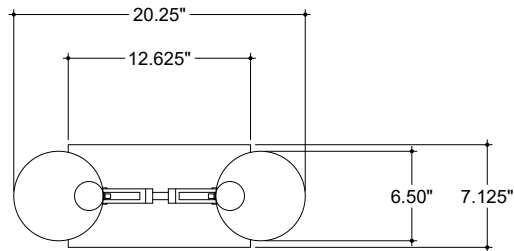

ITEM: 8000-0163

Overall Dimensions

Height: 63.5"

Width: 20.25"

Depth: 7.125"

TOP VIEW

FRONT VIEW