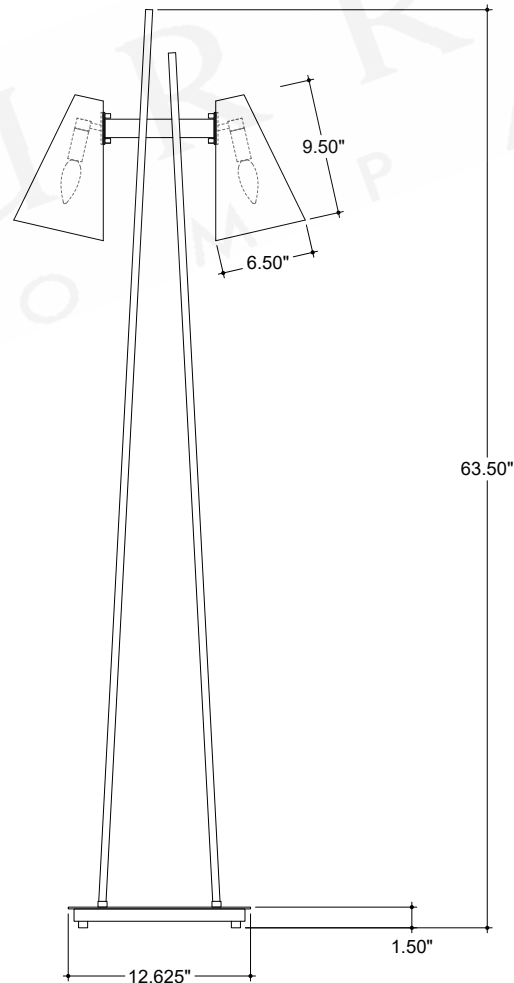

ITEM: 8000-0163

Overall Dimensions

Height: 63.5"

Width: 20.25"

Depth: 7.125"

TOP VIEW

FRONT VIEW