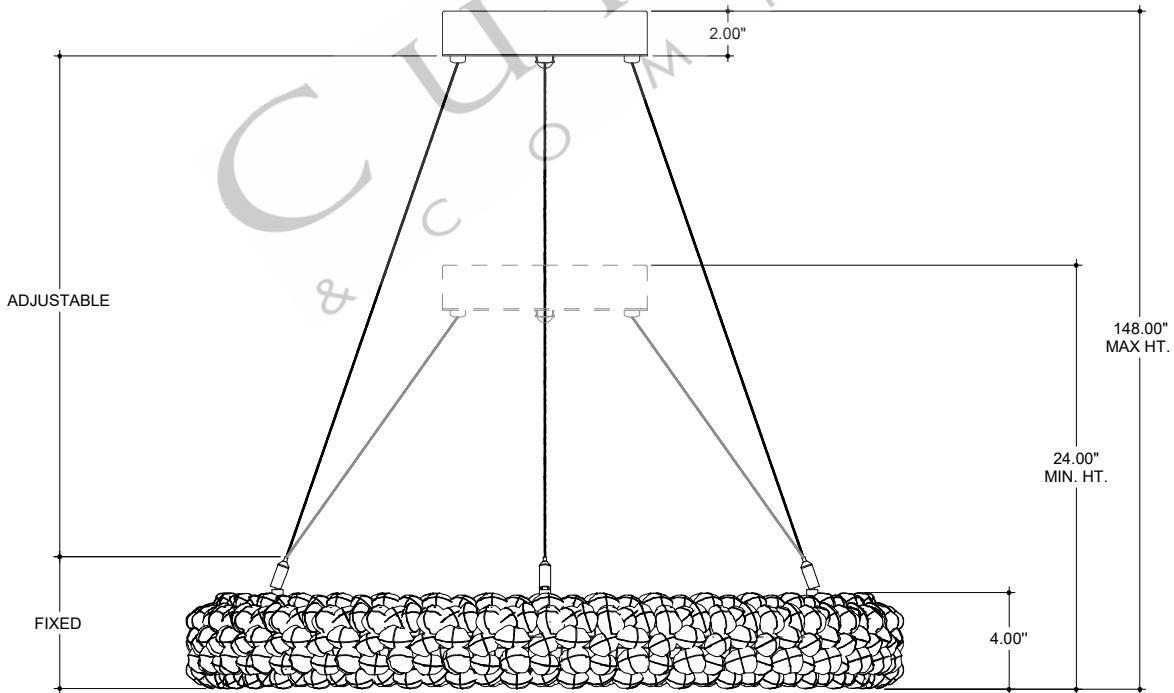

32.00" DIA. FRAME  
9.00" DIA. CANOPY

TOP VIEW

CANOPY DETAIL

FRONT VIEW

9000-1222

ALL WORK © 2024 CURREY & COMPANY