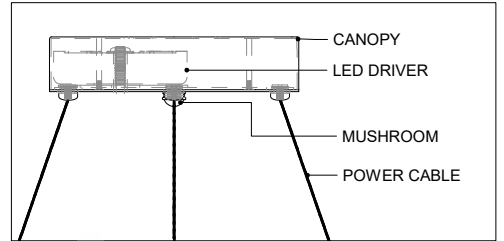

32.00" DIA. FRAME  
9.00" DIA. CANOPY

TOP VIEW

CANOPY DETAIL

FRONT VIEW

9000-1222

ALL WORK © 2024 CURREY & COMPANY