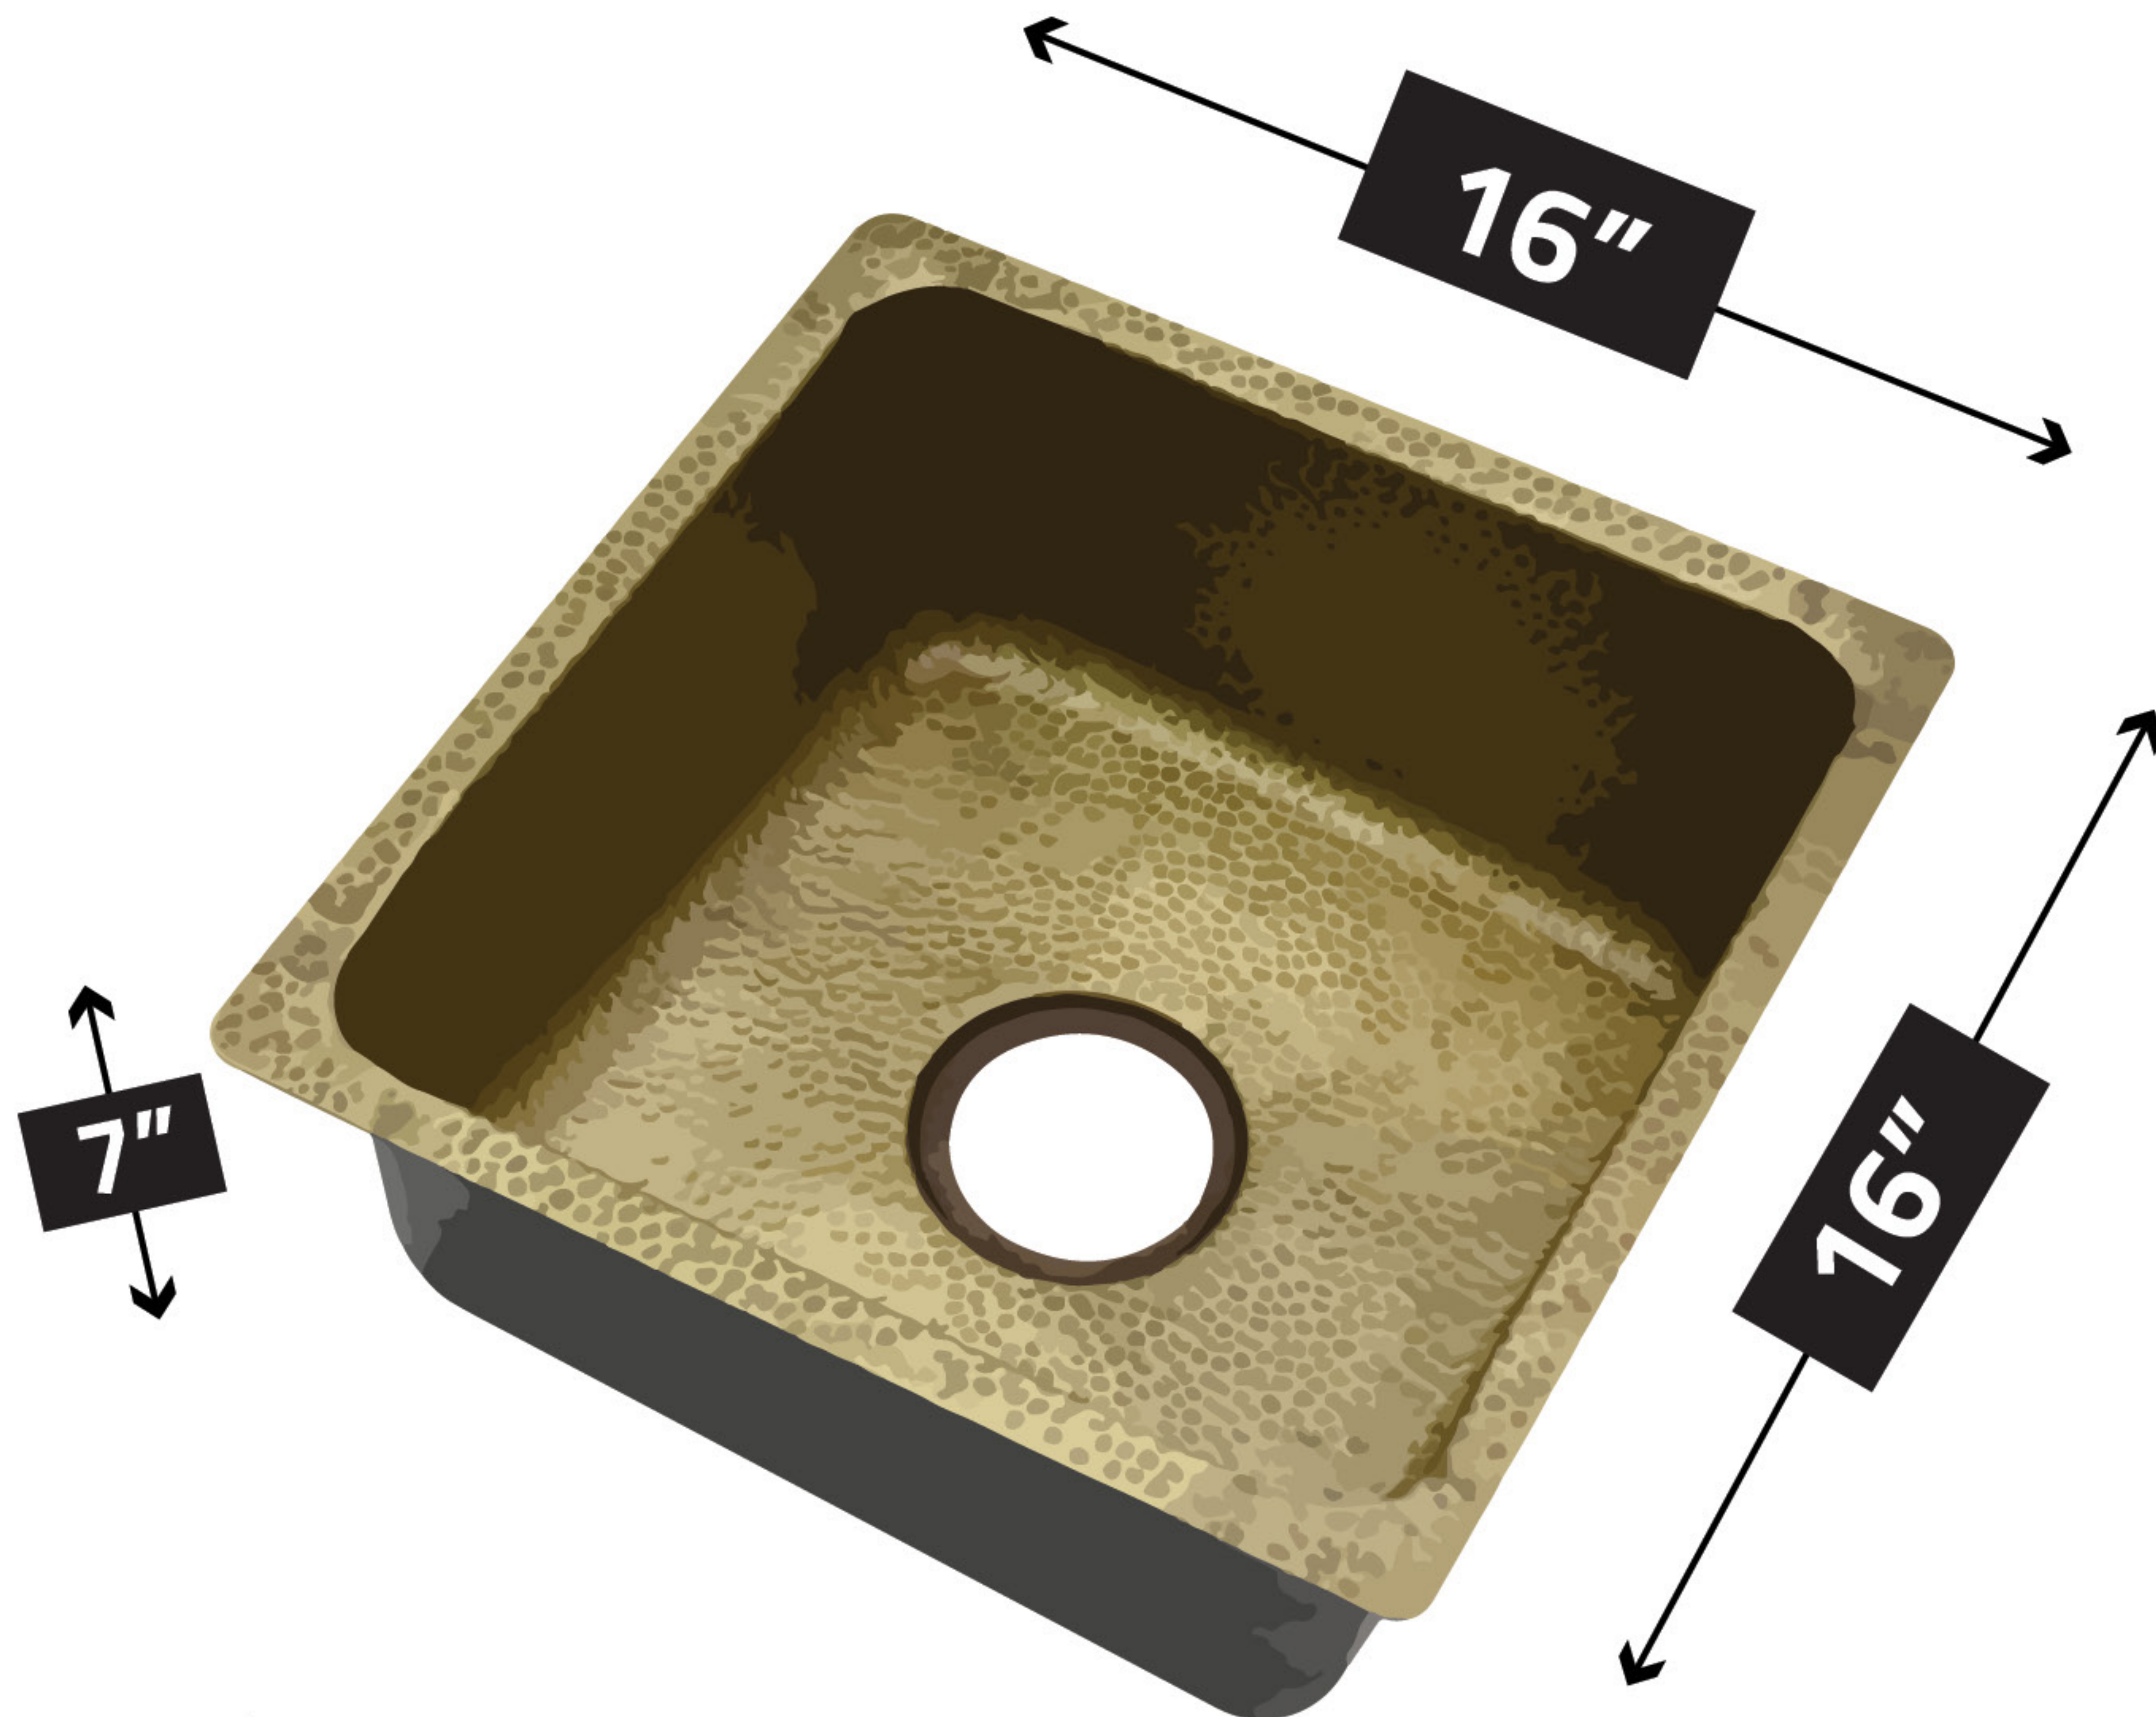

# SK-004

## UNDERMOUNT KITCHEN SINK

**NOTE:**  
Every unit in this series is handmade by a skilled artisan. As a result, color, texture and size will vary slightly with each unit. The measurements displayed should be taken as an approximation of the finished product.