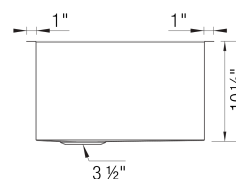

PRECISION R0 Super Single Stainless steel satin polish

Warranty

BLANCO offers a limited lifetime warranty on all sinks and faucets, as well as a one-year warranty on all custom accessories.

Code/Standards Compliance

BLANCO sinks and faucets are third-party tested and certified to standards and listed by applicable certification bodies. For more information on individual product listings, contact our office or listing organization.

View our how-to videos to learn more about installing and caring for BLANCO products:
<https://www.blanco.com/us-en/service/how-to-videos/how-to-videos-for-sinks/>

Questions? Contact us today

BLANCO America, Inc.
110 Mount Holly By-Pass
Lumberton, NJ 08048

Phone & Fax
Phone: 888-668-6201
Fax: 609-668-6211

While BLANCO endeavors to provide accurate information, all dimensions are nominal, cannot be guaranteed, and are subject to change or cancellation. BLANCO assumes no responsibility for use of superseded or voided specifications.