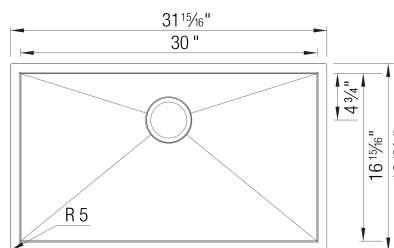

PRECISION R0 Super Single Stainless steel satin polish

Warranty

BLANCO offers a limited lifetime warranty on all sinks and faucets, as well as a one-year warranty on all custom accessories.

Code/Standards Compliance

BLANCO sinks and faucets are third-party tested and certified to standards and listed by applicable certification bodies. For more information on individual product listings, contact our office or listing organization.

View our how-to videos to learn more about installing and caring for BLANCO products:
<https://www.blanco.com/us-en/service/how-to-videos/how-to-videos-for-sinks/>

Questions? Contact us today

BLANCO America, Inc.
110 Mount Holly By-Pass
Lumberton, NJ 08048

Phone & Fax
Phone: 888-668-6201
Fax: 609-668-6211

While BLANCO endeavors to provide accurate information, all dimensions are nominal, cannot be guaranteed, and are subject to change or cancellation. BLANCO assumes no responsibility for use of superseded or voided specifications.