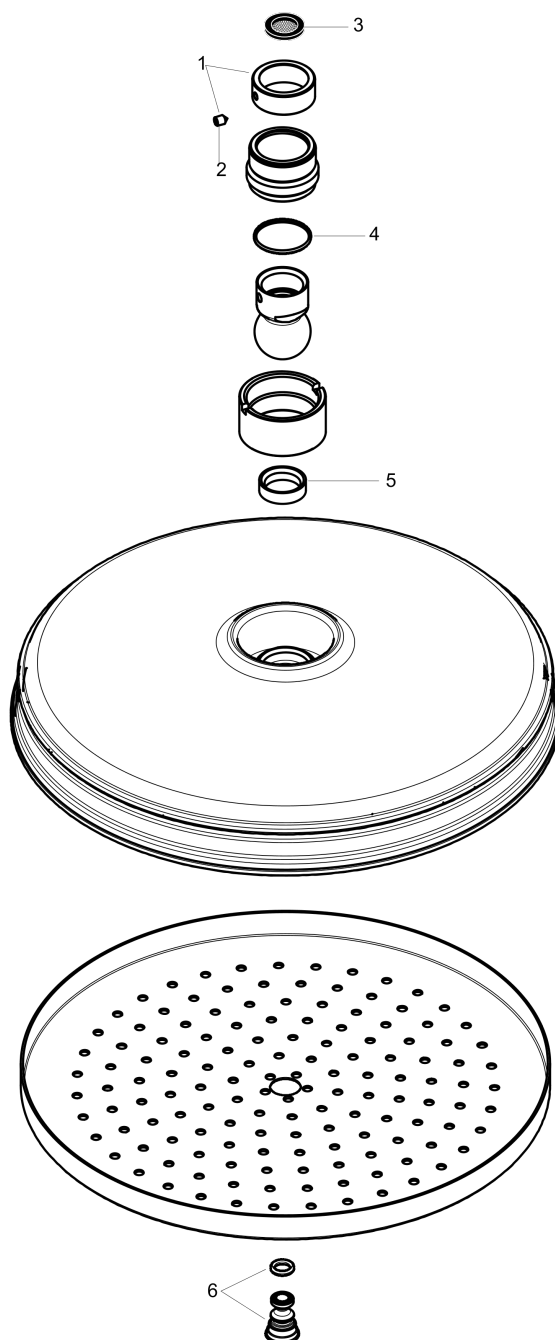

AXOR Montreux
Showerhead 240 1-Jet, 1.75 GPM
Finishes : **polished nickel** Part no. : **28374831**

Description

Features

- Spray modes: Rain
- 140 no-clog spray channels
- Flow: 1.75 GPM (6.6 L/Min)
- Fully-finished matching spray face
- Spray face removable for cleaning

Technology

Product image

Scale drawing

AXOR Montreux
Showerhead 240 1-Jet, 1.75 GPM
Finishes : **polished nickel** Part no. : **28374831**

Exploded drawing

Year of production: >01/18

AXOR Montreux
Showerhead 240 1-Jet, 1.75 GPM
 Finishes : **polished nickel** Part no. : **28374831**

Spare parts list

Year of production: >01/18

Pos.	Description	Part no.	PC	PU
1	lock washer	98942000	0	1
2	hollow set screw M4x6	97767000	0	1
3	filter packing	94246000	0	1
4	lever collar	97536000	0	1
5	seal	97606000	0	1
6	air jet (Eco)	95795830	0	1