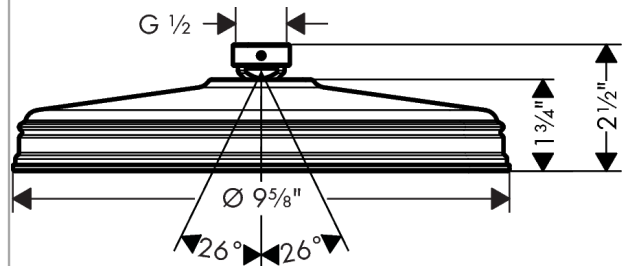

AXOR Montreux
Showerhead 240 1-Jet, 1.75 GPM
Finishes : **polished nickel** Part no. : **28374831**

Description

Features

- Spray modes: Rain
- 140 no-clog spray channels
- Flow: 1.75 GPM (6.6 L/Min)
- Fully-finished matching spray face
- Spray face removable for cleaning

Technology

Product image

Scale drawing

AXOR Montreux
Showerhead 240 1-Jet, 1.75 GPM
Finishes : **polished nickel** Part no. : **28374831**

Exploded drawing

Year of production: >01/18

AXOR Montreux
Showerhead 240 1-Jet, 1.75 GPM
 Finishes : **polished nickel** Part no. : **28374831**