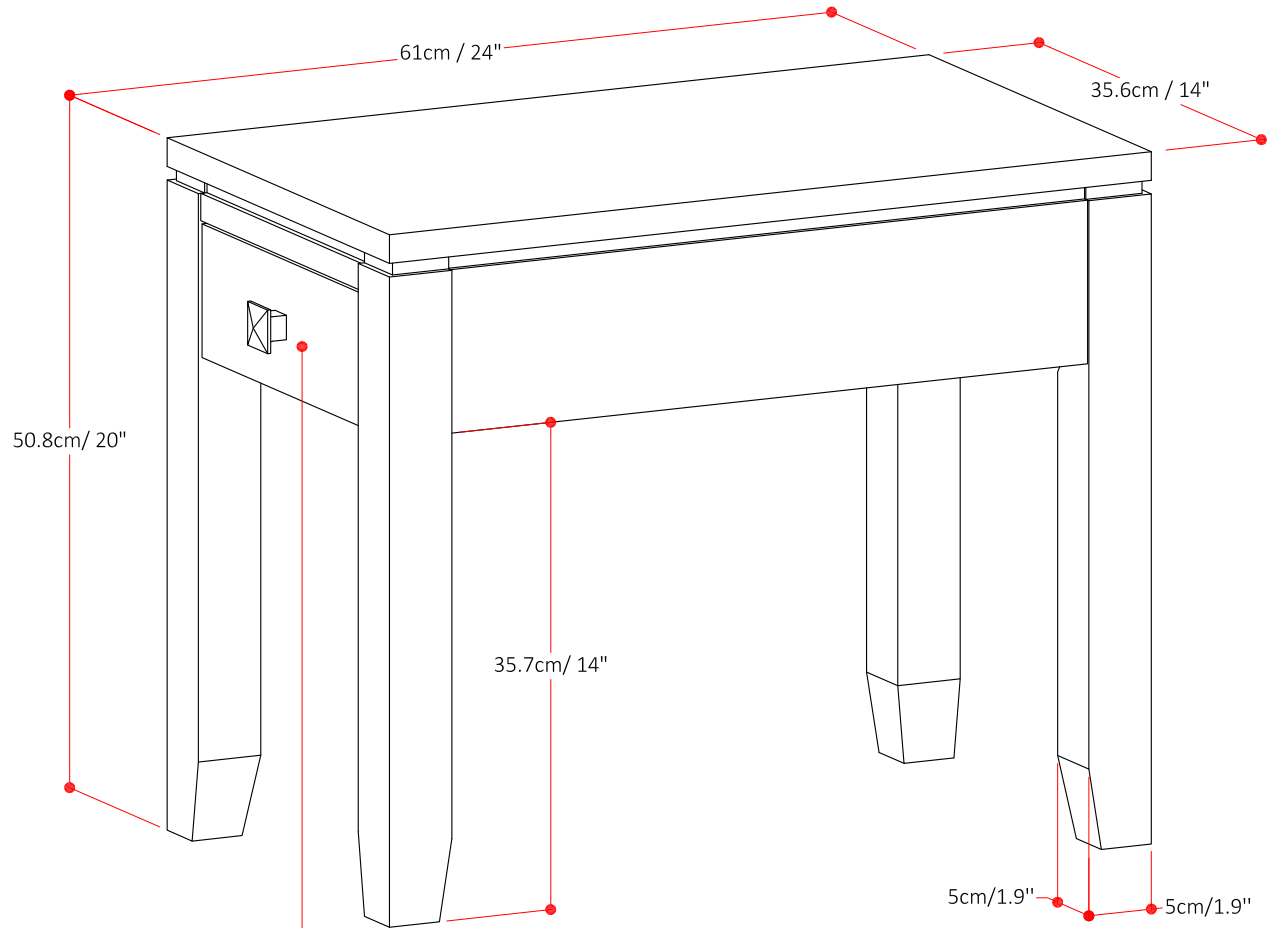

### COSMOPOLITAN NARROW SIDE TABLE

Inner Drawer Dimensions:  
W16cm / 6.3" x D33.5cm / 13.2" x H5.7cm / 2.2" x1pc

Net Weight: 21 (lb)