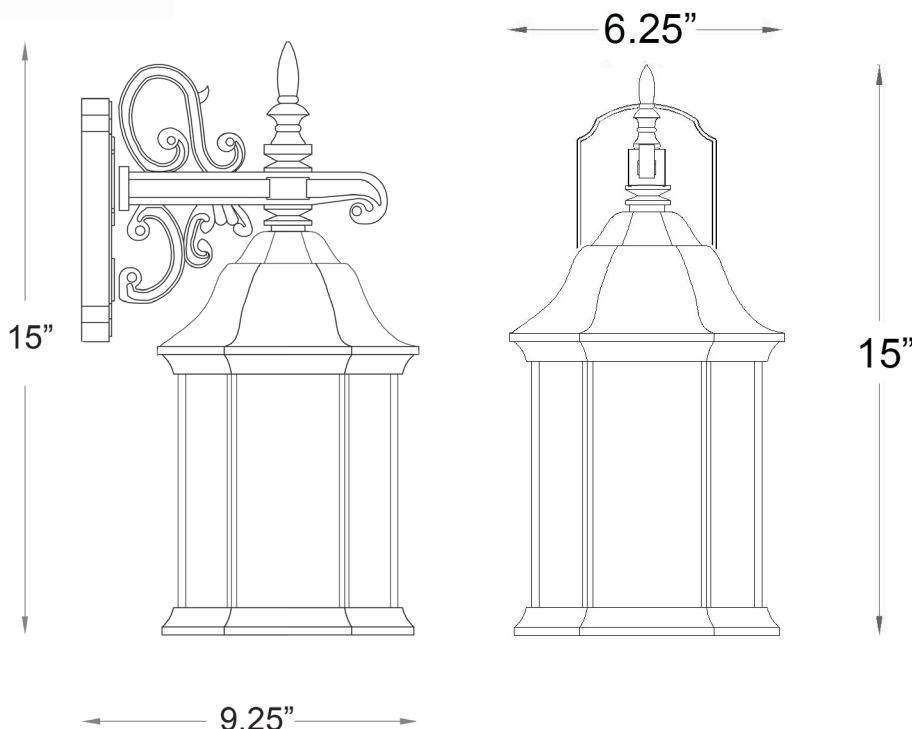

# 5183BW

## MADISON 1-LIGHT WALL LANTERN

<b>Description:</b>	Madison 1-light wall lantern
<b>Finish:</b>	Burl walnut
<b>Dimensions:</b>	6-1/4" W x 15" H x 9-1/4" ext. Height on center: 5"
<b>Bulbs:</b>	1-100w Med.
<b>Installed Weight:</b>	2 lbs.
<b>Certification:</b>	Wet location

<b>Material:</b>	Cast aluminum
<b>Shade:</b>	Glass
<b>Glass:</b>	Clear beveled
<b>Back Plate Dimensions:</b>	4-1/4" x 7"
<b>Chain/Wire:</b>	NA
<b>Additional Finishes:</b>	Matte black