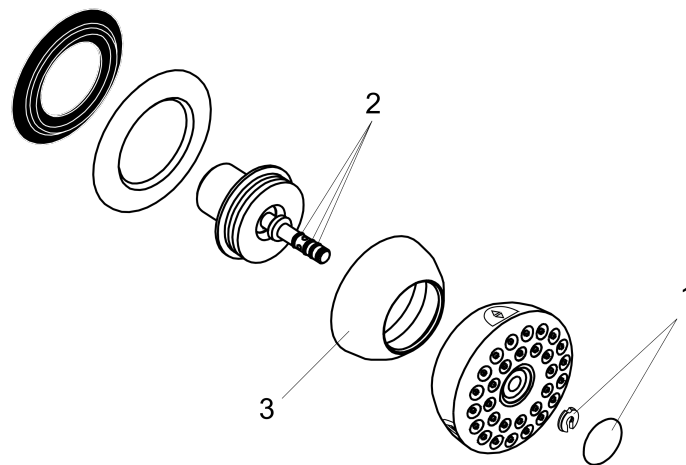

**Bodyvette**

**Bodyspray with Stop**

Finishes : **polished nickel** Part no. : **28467831**

**Description**

**Features**

- Pause feature slows flow to trickle
- Flow: 2.5 GPM (9.5 L/Min)
- 1/2" NPT

**Item details**

List Price \$ 276.00

**Technology**

**Compliance**

**Product image**

**Scale drawing**

**Bodyvette**

**Bodyspray with Stop**

Finishes : **polished nickel**    Part no. : **28467831**

**Exploded drawing**

Year of production: >07/01

**Bodyvette**

**Bodyspray with Stop**

Finishes : **polished nickel**    Part no. : **28467831**

**Spare parts list**

Year of production: >07/01

<b>Pos.</b>	<b>Description</b>	<b>Part no.</b>	<b>Price</b>	<b>PU</b>
1	cover pale grey	97404000	-	1
2	O-ring 3,5x1,5	98105000	-	1
3	base body	97521830	-	1
a	escutcheon	95060830	-	1