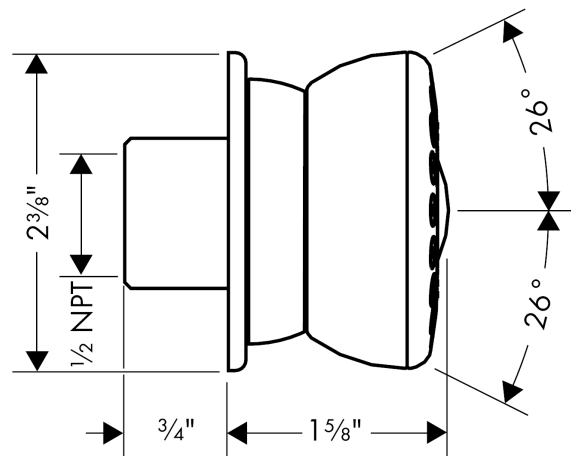

**Bodyvette**

**Bodyspray with Stop**

Finishes : **polished nickel** Part no. : **28467831**

**Description**

**Features**

- Pause feature slows flow to trickle
- Flow: 2.5 GPM (9.5 L/Min)
- 1/2" NPT

**Item details**

List Price \$ 276.00

**Technology**

**Compliance**

**Product image**

**Scale drawing**

**Bodyvette**

**Bodyspray with Stop**

Finishes : **polished nickel**    Part no. : **28467831**

**Exploded drawing**

Year of production: >07/01

**Bodyvette**

**Bodyspray with Stop**

Finishes : **polished nickel**    Part no. : **28467831**

**Spare parts list**

Year of production: >07/01

<b>Pos.</b>	<b>Description</b>	<b>Part no.</b>	<b>Price</b>	<b>PU</b>
1	cover pale grey	97404000	-	1
2	O-ring 3,5x1,5	98105000	-	1
3	base body	97521830	-	1
a	escutcheon	95060830	-	1