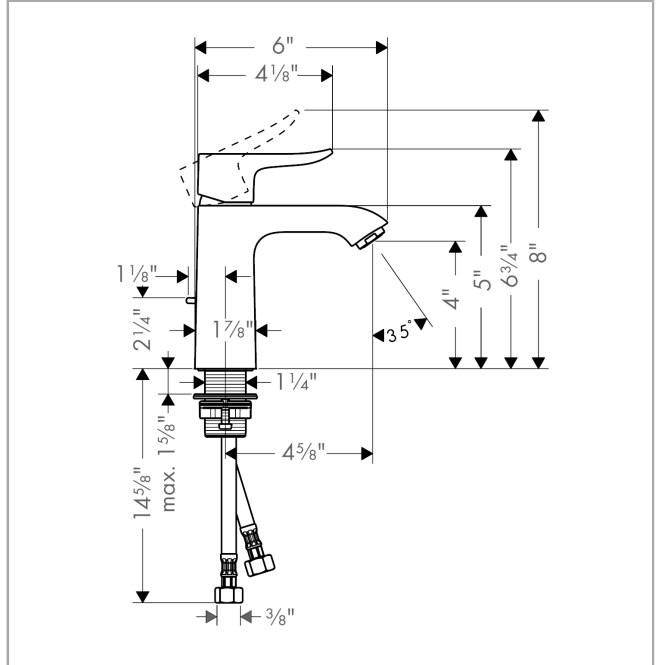

Metris
Single-Hole Faucet 110 with Pop-Up Drain, 1.2 GPM
 Finishes : **brushed nickel** Part no. : **31080821**

Description

Features

- Aerated spray
- Flow: 1.2 GPM (4.5 L/Min)
- Ceramic cartridge
- Includes pop-up drain

Item details

List Price \$ 484.00

Technology

Compliance

Product image

Scale drawing

Metris
Single-Hole Faucet 110 with Pop-Up Drain, 1.2 GPM
 Finishes : **brushed nickel** Part no. : **31080821**

Exploded drawing

Year of production: >07/16

Metris

Single-Hole Faucet 110 with Pop-Up Drain, 1.2 GPM

Finishes : **brushed nickel** Part no. : **31080821**

Spare parts list

Year of production: >07/16

Pos.	Description	Part no.	Price	PU
1	handle	95519820	-	1
2	screw cover	96338000	-	1
3	flange	97406820	-	1
4	nut	97209000	-	1
5	cartridge, assy	95646001	-	1
6	locking screw for handle	95140000	-	1
7	seal	95008000	-	1
8	adapter for cartridge	98750000	-	1
9	aerator M24x1 (4,5 l/min)	92877820	-	1
10	fixing set (Ø 32)	13961000	-	1
11	flat seal	98749000	-	1
12	connection hose 18½" M8x0,75 3/8"	96321001	-	1
13	pull rod	96657820	-	1
14	O-Ring 32x2	98193000	-	1
15	O-Ring 30x2	98186000	-	1
a	pop up waste	88509820	-	1