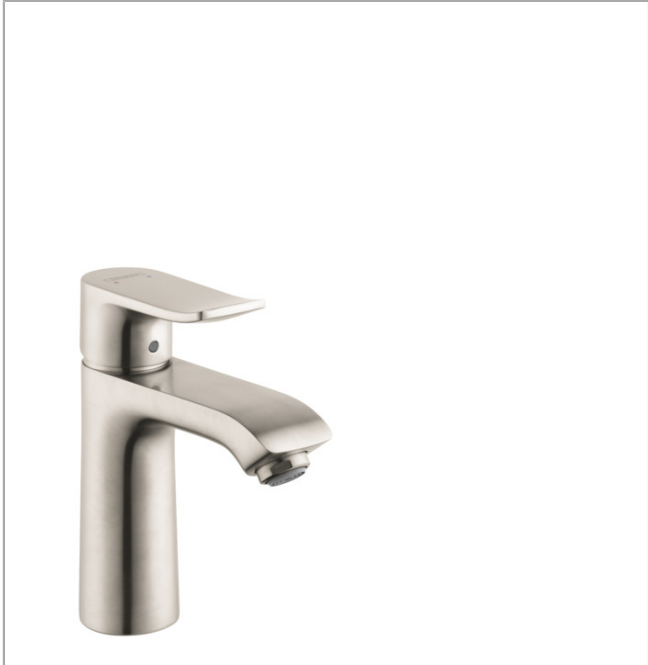

Metris
Single-Hole Faucet 110 with Pop-Up Drain, 1.2 GPM
 Finishes : **brushed nickel** Part no. : **31080821**

Description

Features

- Aerated spray
- Flow: 1.2 GPM (4.5 L/Min)
- Ceramic cartridge
- Includes pop-up drain

Item details

List Price \$ 484.00

Technology

Compliance

Product image

Scale drawing

Metris
Single-Hole Faucet 110 with Pop-Up Drain, 1.2 GPM
 Finishes : **brushed nickel** Part no. : **31080821**

Exploded drawing

Year of production: >07/16

Metris

Single-Hole Faucet 110 with Pop-Up Drain, 1.2 GPM

Finishes : **brushed nickel** Part no. : **31080821**

Spare parts list

Year of production: >07/16

Pos.	Description	Part no.	Price	PU
1	handle	95519820	-	1
2	screw cover	96338000	-	1
3	flange	97406820	-	1
4	nut	97209000	-	1
5	cartridge, assy	95646001	-	1
6	locking screw for handle	95140000	-	1
7	seal	95008000	-	1
8	adapter for cartridge	98750000	-	1
9	aerator M24x1 (4,5 l/min)	92877820	-	1
10	fixing set (Ø 32)	13961000	-	1
11	flat seal	98749000	-	1
12	connection hose 18½" M8x0,75 3/8"	96321001	-	1
13	pull rod	96657820	-	1
14	O-Ring 32x2	98193000	-	1
15	O-Ring 30x2	98186000	-	1
a	pop up waste	88509820	-	1