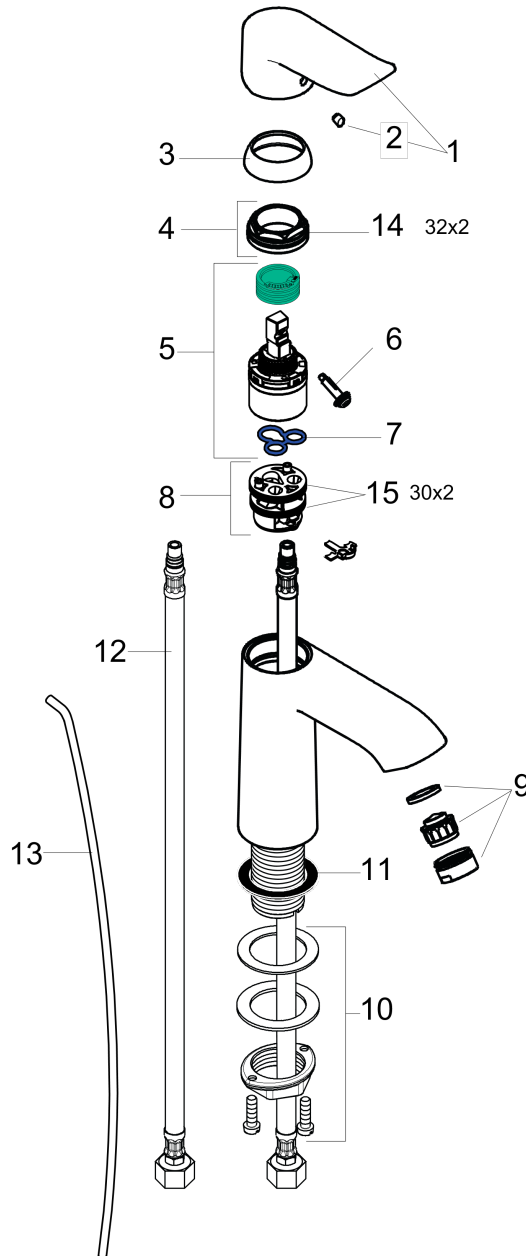

Metris
Single-Hole Faucet 110 with Pop-Up Drain, 1.2 GPM
 Finishes : **brushed nickel** Part no. : **31080821**

Description

Features

- Aerated spray
- Flow: 1.2 GPM (4.5 L/Min)
- Ceramic cartridge
- Includes pop-up drain

Item details

List Price \$ 484.00

Technology

Compliance

Product image

Scale drawing

Metris
Single-Hole Faucet 110 with Pop-Up Drain, 1.2 GPM
 Finishes : **brushed nickel** Part no. : **31080821**

Exploded drawing

Year of production: >07/16

Metris

Single-Hole Faucet 110 with Pop-Up Drain, 1.2 GPM

Finishes : **brushed nickel** Part no. : **31080821**

Spare parts list

Year of production: >07/16

Pos.	Description	Part no.	Price	PU
1	handle	95519820	-	1
2	screw cover	96338000	-	1
3	flange	97406820	-	1
4	nut	97209000	-	1
5	cartridge, assy	95646001	-	1
6	locking screw for handle	95140000	-	1
7	seal	95008000	-	1
8	adapter for cartridge	98750000	-	1
9	aerator M24x1 (4,5 l/min)	92877820	-	1
10	fixing set (Ø 32)	13961000	-	1
11	flat seal	98749000	-	1
12	connection hose 18½" M8x0,75 3/8"	96321001	-	1
13	pull rod	96657820	-	1
14	O-Ring 32x2	98193000	-	1
15	O-Ring 30x2	98186000	-	1
a	pop up waste	88509820	-	1