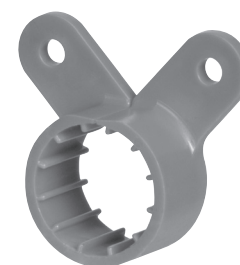

EZ Glide™ Tube Clamp

- Ribs allow pipe to glide easier and more quietly when the pipe expands and contracts
- V-shaped split design for easy installations
- Compatible with copper, PEX or CPVC
- Plenum Safe™ models meet ASTM E84 25/50 Flame/Smoke Spread and UL94 V-0 flame rating

Item No.	Description	Pkg	Min Qty	Case Qty
STANDARD				
559-2	½" CTS	B	100	1000
559-2PK2	½" CTS, 5/bag	C*	10	10
559-3	¾" CTS	B	50	1000
559-3PK2	¾" CTS, 5/bag	C*	10	10
559-4	1" CTS	B	50	500
559-4PK2	1" CTS, 5/bag	C*	10	10
559-5	1¼" CTS	B	25	250
559-5PK2	1¼" CTS, 5/bag	C*	10	10
559-6	1½" CTS	B	25	250
559-6PK2	1½" CTS, 5/bag	C*	10	10
559-7	2" CTS	B	25	250
559-7PK2	2" CTS, 5/bag	C*	10	10
PLENUM SAFE™				
559F2	E84 ½" CTS	B	100	1000
559F3	E84 ¾" CTS	B	50	500
559F4	E84 1" CTS	B	50	500
559F5	E84 1¼" CTS	B	10	10
559F6	E84 1½" CTS	B	10	10
559F7	E84 2" CTS	B	10	10

SUPPLY

DRAINAGE

SUPPORT

APPENDIX

EZ Glide™ Suspension Clamp

- Identical features & benefits as EZ Glide Tube Clamp

Item No.	Description	Pkg	Min Qty	Case Qty
STANDARD				
557-2	½" CTS	B	100	1000
557-2PK2	½" CTS, 5/bag	C*	10	10
557-3	¾" CTS	B	100	1000
557-3PK2	¾" CTS, 5/bag	C*	10	10
557-4	1" CTS	B	50	500
557-4PK2	1" CTS, 5/bag	C*	10	10
557-5	1¼" CTS	B	25	250
557-5PK2	1¼" CTS, 5/bag	C*	10	10
557-6	1½" CTS	B	25	250
557-6PK2	1½" CTS, 5/bag	C*	10	10
557-7	2" CTS	B	25	250
557-7PK2	2" CTS, 5/bag	C*	10	10
PLENUM SAFE™				
557F2	E84 ½" CTS	B	100	1000
557F3	E84 ¾" CTS	B	50	500
557F4	E84 1" CTS	B	50	500
557F5	E84 1¼" CTS	B	10	10
557F6	E84 1½" CTS	B	10	10
557F7	E84 2" CTS	B	10	10

557F4