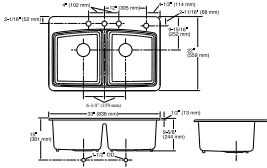

Brookfield™

33" top-mount double-bowl kitchen sink
K-5846-4

Features

- 33" (838 mm) minimum base cabinet width
- Double-equal bowls
- 9" (229 mm) depth provides generous workspace
- Four oversized faucet holes
- Oversized holes allow for easy installation of faucets and accessories
- Rear drain placement increases cabinet storage space underneath sink

Technical Information

All product dimensions are nominal.

Basin configuration:	Equal Bowls
Center(s):	8" (203 mm)
Min. base cabinet width:	33" (838 mm)
Bowl area (Left):	Length: 14-3/16" (360 mm) Width: 16-1/16" (408 mm) Bowl depth: 9" (229 mm)
Bowl area (Right):	Length: 14-3/16" (360 mm) Width: 16-1/16" (408 mm) Bowl depth: 9" (229 mm)
Number of deck holes:	4
Faucet hole(s):	1-3/8" (35 mm)
Drain hole:	3-7/8" (98 mm)
Template:	1174556-7, required, included