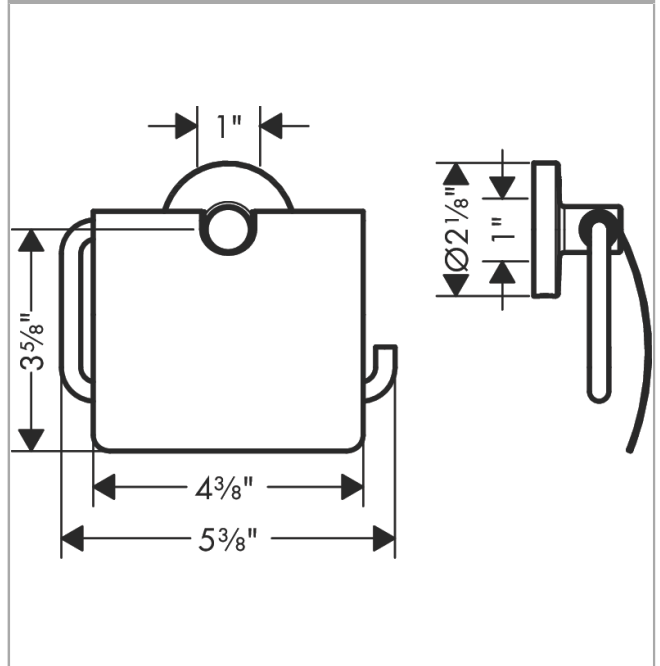

Logis Universal
Toilet Paper Holder with Cover
 Finishes : **chrome** Part no. : **41723000**

Description

Features

- Brass
- Wall-mounted
- Metal holder

Item details

List Price \$ 50.00

Product image

Scale drawing

Logis Universal
Toilet Paper Holder with Cover
Finishes : chrome Part no. : 41723000

Exploded drawing

Year of production: >04/18

Logis Universal
Toilet Paper Holder with Cover
 Finishes : **chrome** Part no. : **41723000**

Spare parts list

Year of production: >**04/18**

Pos.	Description	Part no.	Price	PU
1	mounting set	40915000	-	1