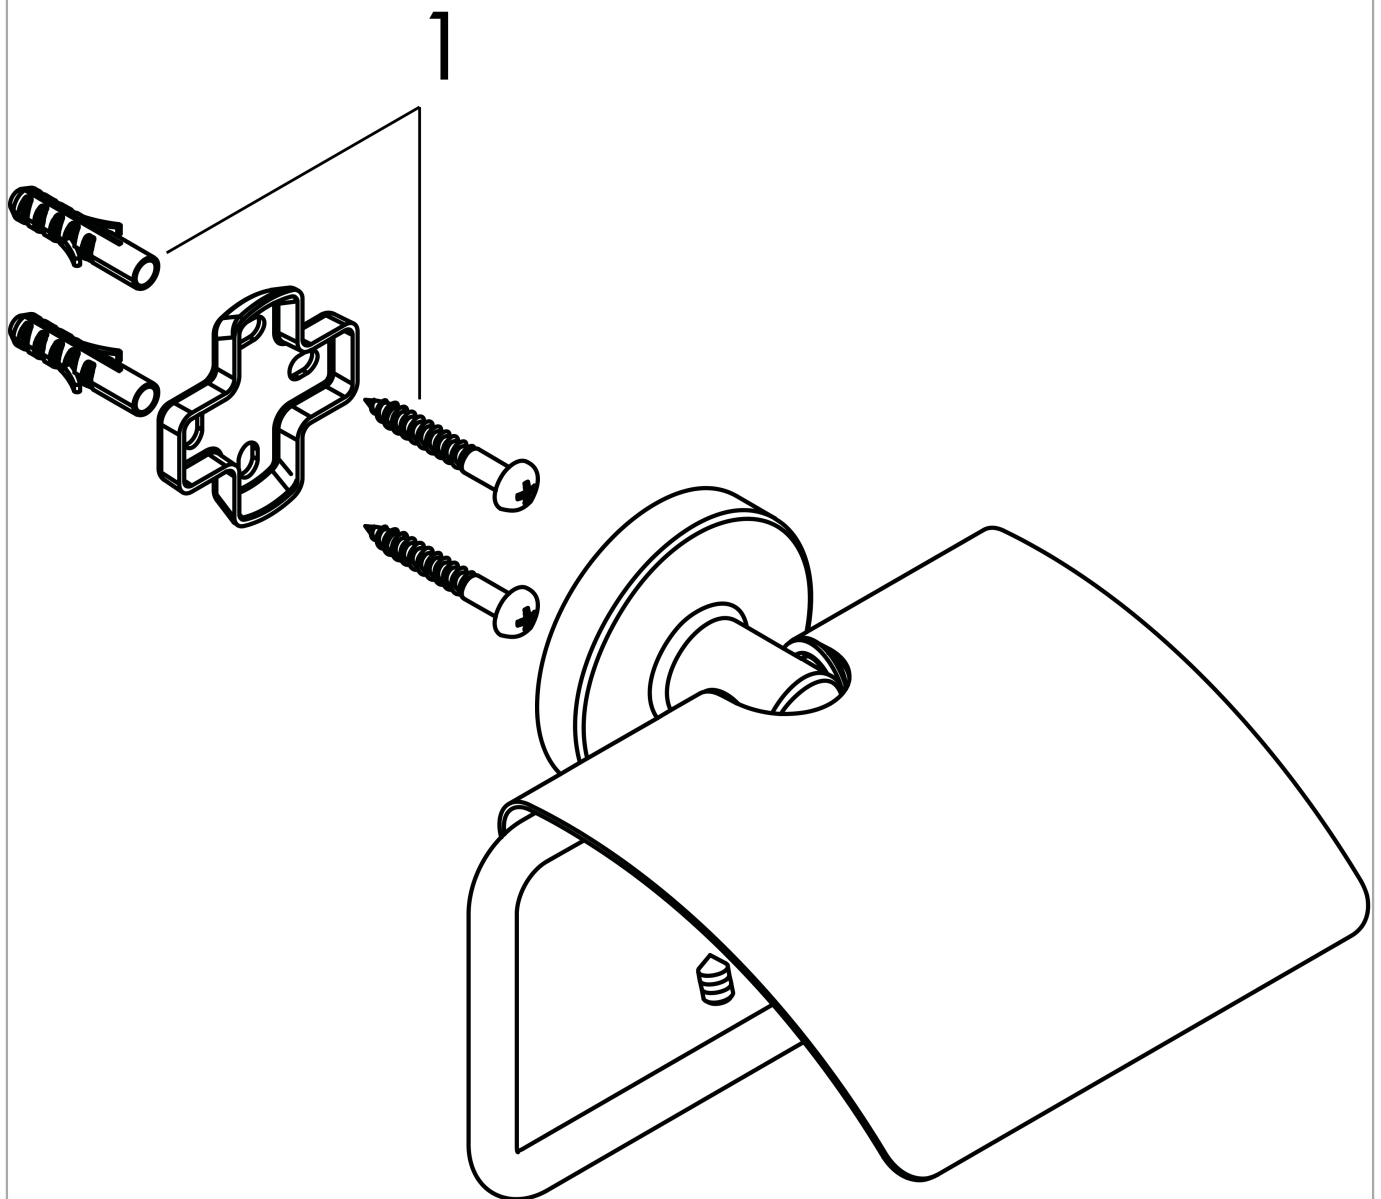

Logis Universal
Toilet Paper Holder with Cover
 Finishes : **chrome** Part no. : **41723000**

Description

Features

- Brass
- Wall-mounted
- Metal holder

Item details

List Price \$ 50.00

Product image

Scale drawing

Logis Universal
Toilet Paper Holder with Cover
Finishes : chrome Part no. : 41723000

Exploded drawing

Year of production: >04/18

Logis Universal
Toilet Paper Holder with Cover
 Finishes : **chrome** Part no. : **41723000**

Spare parts list

Year of production: >**04/18**

Pos.	Description	Part no.	Price	PU
1	mounting set	40915000	-	1