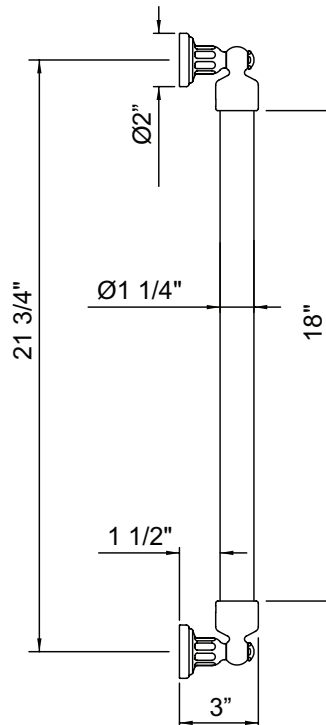

For warranty or additional information, contact:

U.S.A.
houseofrohl.com/support
1-800-777-9762

QUEBEC / MARITIMES / WESTERN CANADA
QUÉBEC / MARITIMES / OUEST CANADIEN
QUEBEC / MARITIMOS / CANADA OCCIDENTAL
houseofrohl.ca/support
1-866-473-8442

ONTARIO
houseofrohl.ca/support
1-800-287-5354