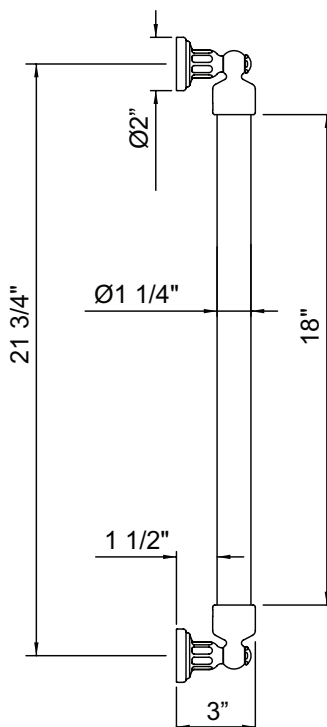

For warranty or additional information, contact:

U.S.A.
houseofrohl.com/support
1-800-777-9762

QUEBEC / MARITIMES / WESTERN CANADA
QUÉBEC / MARITIMOS / OUEST CANADIEN
QUEBEC / MARITIMOS / CANADA OCCIDENTAL
houseofrohl.ca/support
1-866-473-8442

ONTARIO
houseofrohl.ca/support
1-800-287-5354