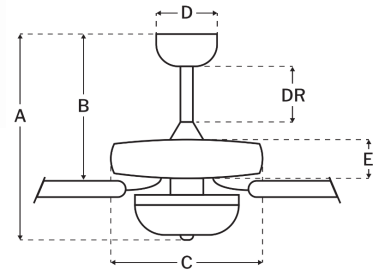

CRAFTMADE™

END52ESP5PC1

Enduro 52" Fan With Optional Light Kit Espresso

UPC#647881189259

Additional Finishes

END52MBK5PC1
END52WW5PC1

Measurements

Blade Sweep (in):	52
Downrod Length (in):	4
Height (in):	20.41
Canopy Width (in):	5.91
Product Weight (lbs):	20.06
Lead Wire (in):	80
Carton Length (in):	24.33
Carton Width (in):	13.23
Carton Height (in):	10.94
Carton Cube:	2.04
Carton Weight (lbs):	22.38

Motor

Motor Material:	Silicon Steel
Motor Technology:	AC
Motor Size (mm):	172x14
Mounting Options:	Flat or Angled Ceiling
Motor Type:	3-Speed Reversible
Indoor/Outdoor Rating:	Wet

Blades

Number of Blades:	5
Blades Included:	Yes
Blade Finish:	Outdoor Brown
Optional Blade Finishes:	No
Blade Material:	ABS
Blade Sweep:	52"
Blade Pitch:	12

Warranty

Limited Lifetime Warranty

Ceiling Drop Dimensions

A: Total Height w/ 4" Downrod	20.41"
B: Blade to Ceiling Height	13.03"
C: Housing Width	12.09"
D: Canopy Width	5.91"
E: Housing Height	6.81"

Electrical/Lighting