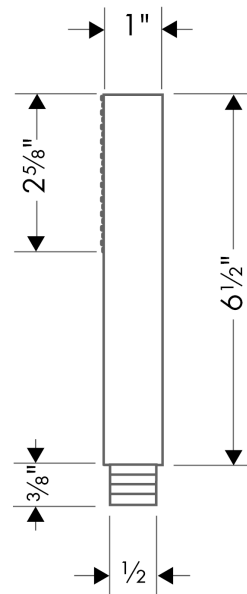

AXOR Starck
Baton Handshower 1-Jet, 2.5 GPM
Finishes : **chrome** Part no. : **10531001**

Description

Features

- 70 no-clog spray channels
- Spray modes: Rain
- Flow: 2.5 GPM (9.5 L/Min)

Technology

Product image

Scale drawing

AXOR Starck
Baton Handshower 1-Jet, 2.5 GPM
Finishes : **chrome** Part no. : **10531001**

Exploded drawing

Year of production: >01/12

AXOR Starck
Baton Handshower 1-Jet, 2.5 GPM
Finishes : **chrome** Part no. : **10531001**

Spare parts list

Year of production: >01/12

Pos.	Description	Part no.	PC	PU
1	filter packing	94246000	0	1