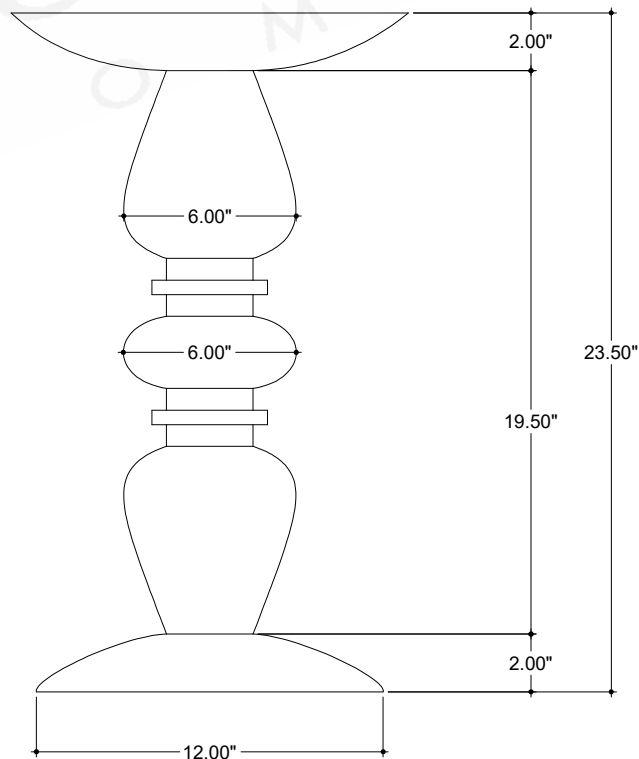

ITEM: 3000-0308

Overall Dimensions

Diameter: 13.75"

Height: 23.5"

TOP VIEW

FRONT VIEW