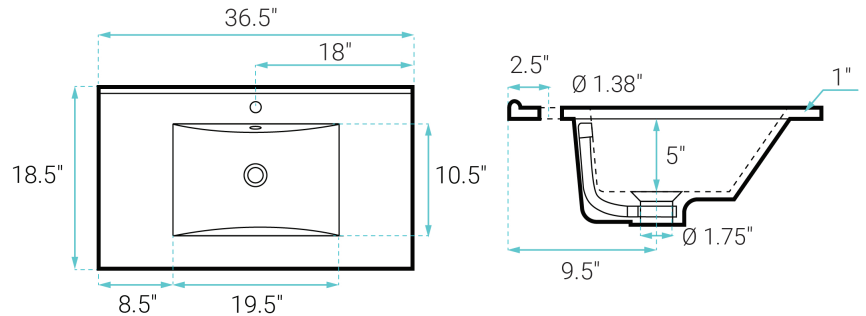

Virage

Swiss Madison®
well made forever

Freestanding Vanity SM-BV750W

FEATURES:

- Sleek, freestanding design
- Glazed ceramic, single sink
- Standard 1.75" drain hole
- Standard 1.38" faucet holes
- Chrome-finish overflow

INSTALLATION:

Freestanding, assembly required

COLORS & FINISHES:

- White: SM-BV750W
- Light Oak: SM-BV750K

SPECIFICATIONS:

N.W: 134 lb.

W: 36.5" x D: 18.5" x H: 34"

Inner Sink: D: 10.5" x W: 19.5" x H: 5"