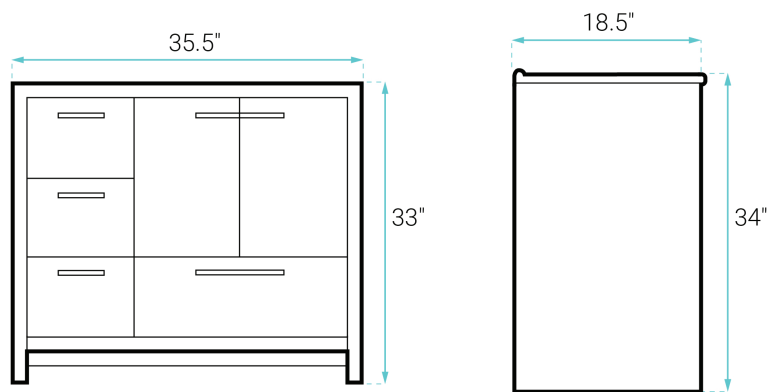

INSTALLATION:

Freestanding, assembly required

COLORS & FINISHES:

- White: SM-BV750W
- Light Oak: SM-BV750K

SPECIFICATIONS:

N.W: 134 lb.

W: 36.5" x D: 18.5" x H: 34"

Inner Sink: D: 10.5" x W: 19.5" x H: 5"