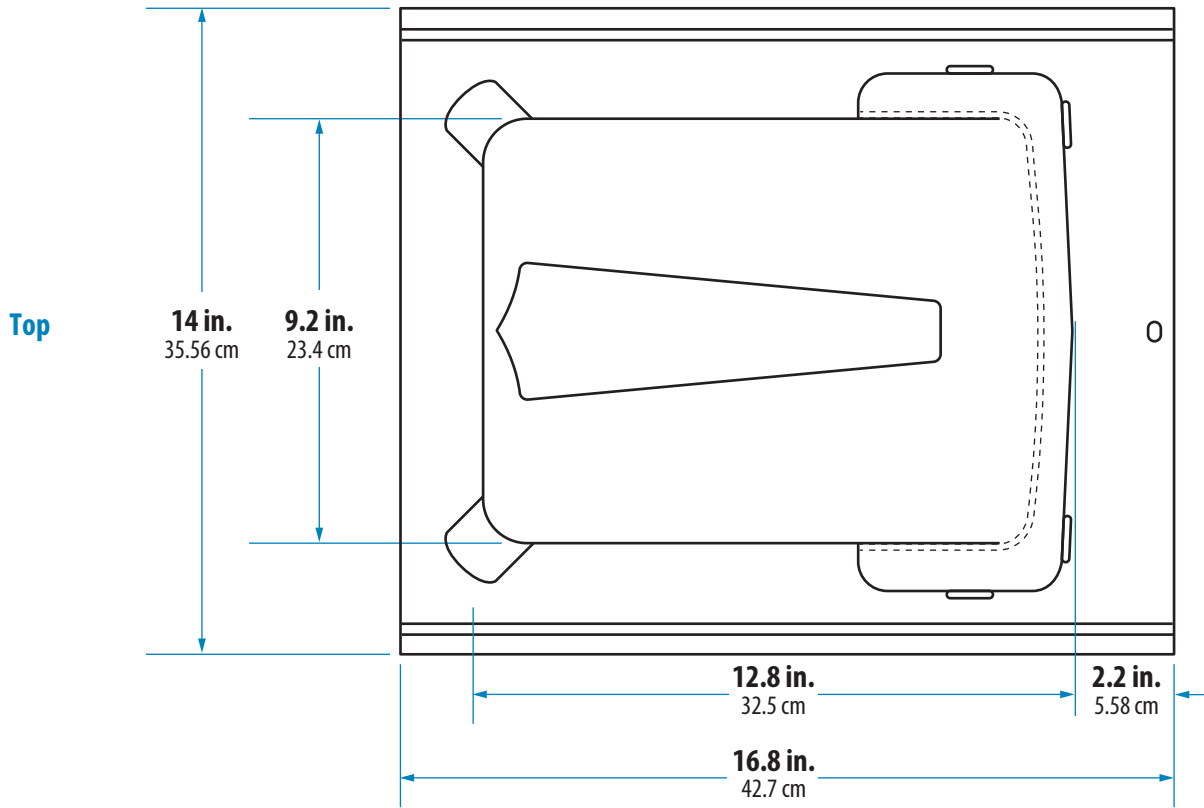

Galvanized Steel • N.F.A.: 40 sq. in.

**Black**