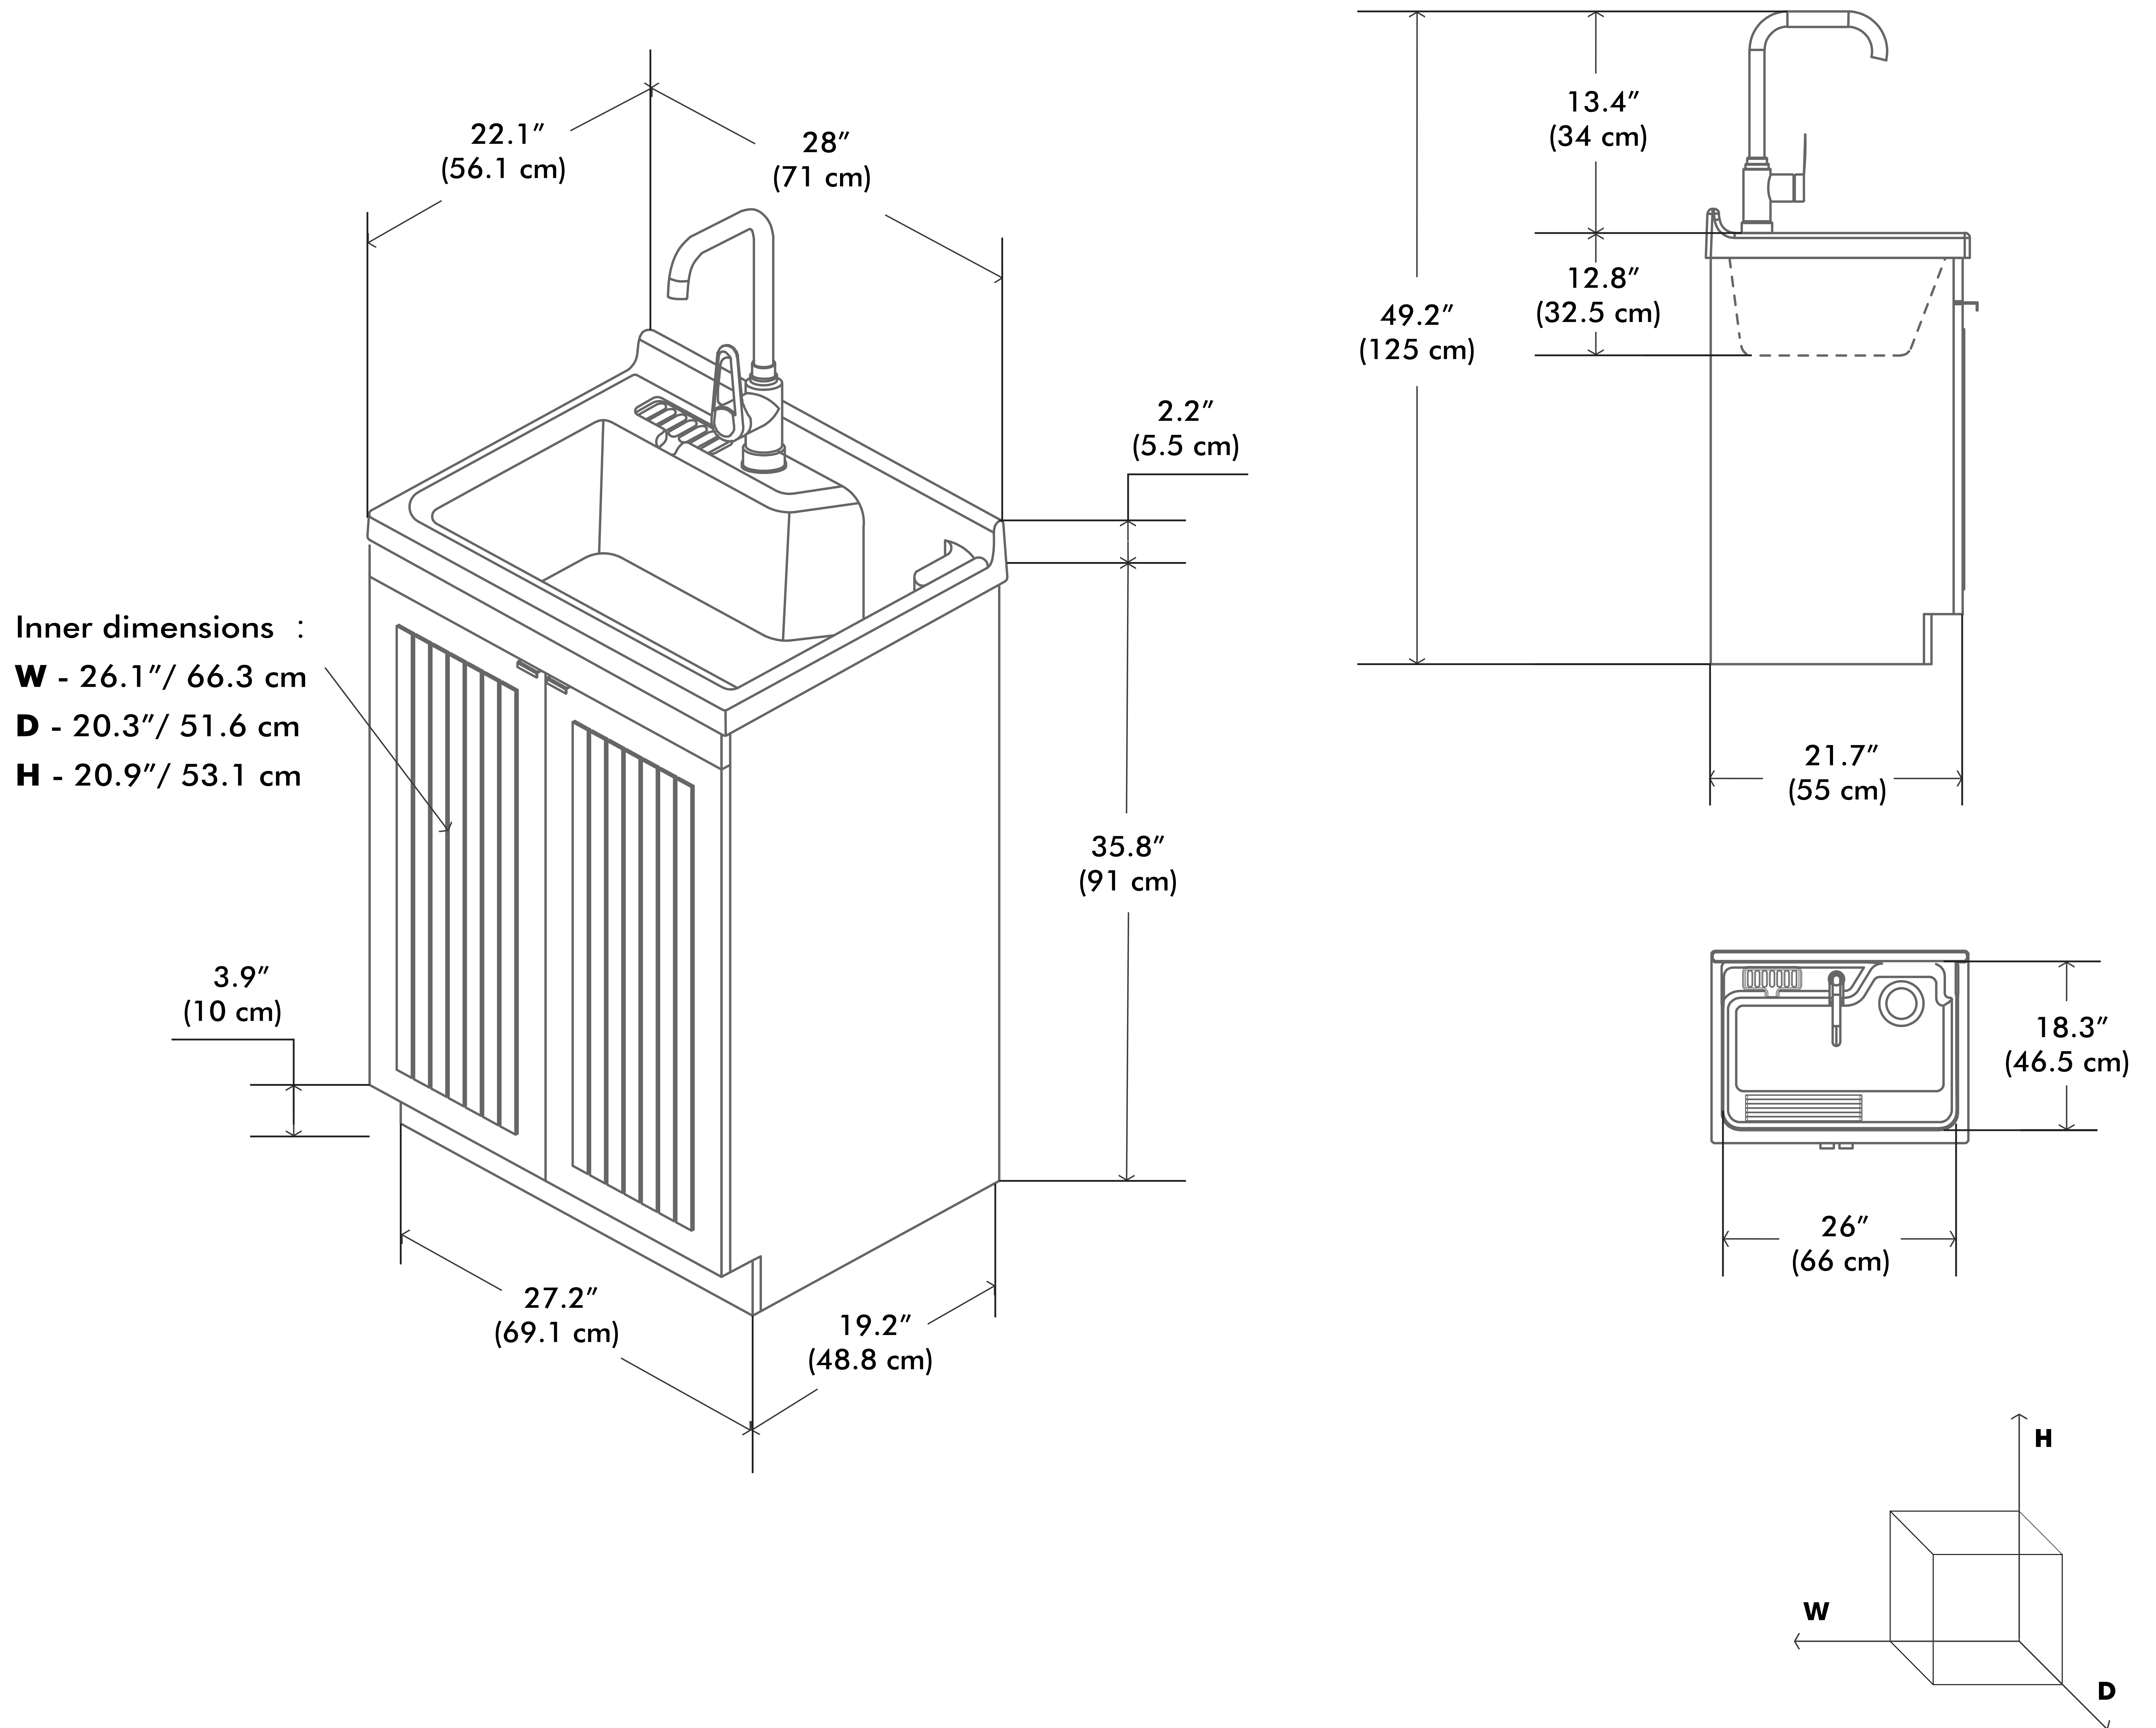

Murphy

28 inch Laundry Cabinet with Faucet and ABS Sink

Net weight: 67.2 lbs / 30.5 Kgs