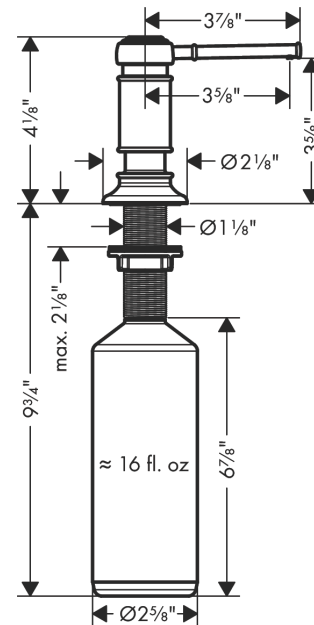

## AXOR Montreux Soap Dispenser

Finishes : **chrome**    Part no. : **42018001**

#### Features

- Metal
- Bottle capacity 16 oz
- 2 1/8" maximum counter depth

### Scale drawing

**AXOR Montreux**  
**Soap Dispenser**  
Finishes : **chrome**    Part no. : **42018001**

## Exploded drawing

Year of production: >01/19

**AXOR Montreux  
Soap Dispenser**  
Finishes : **chrome**    Part no. : **42018001**