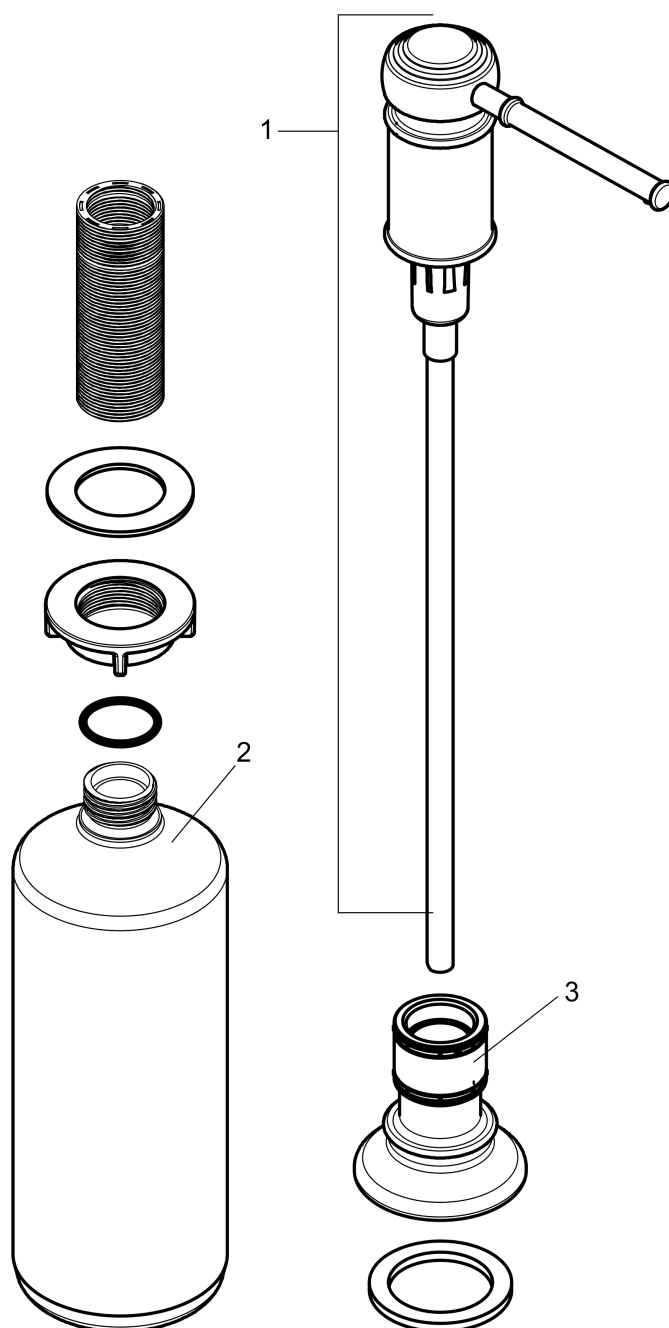

#### Features

- Metal
- Bottle capacity 16 oz
- 2 1/8" maximum counter depth

### Scale drawing

**AXOR Montreux**  
**Soap Dispenser**  
Finishes : **chrome**    Part no. : **42018001**

## Exploded drawing

Year of production: >01/19

**AXOR Montreux  
Soap Dispenser**  
Finishes : **chrome**    Part no. : **42018001**

## Spare parts list

Year of production: >01/19

Pos.	Description	Part no.	PC	PU
1	pump	93280000	0	1
2	bottle for lotion dispenser	93278000	0	1
3	escutcheon Ø 53 mm	93279000	0	1