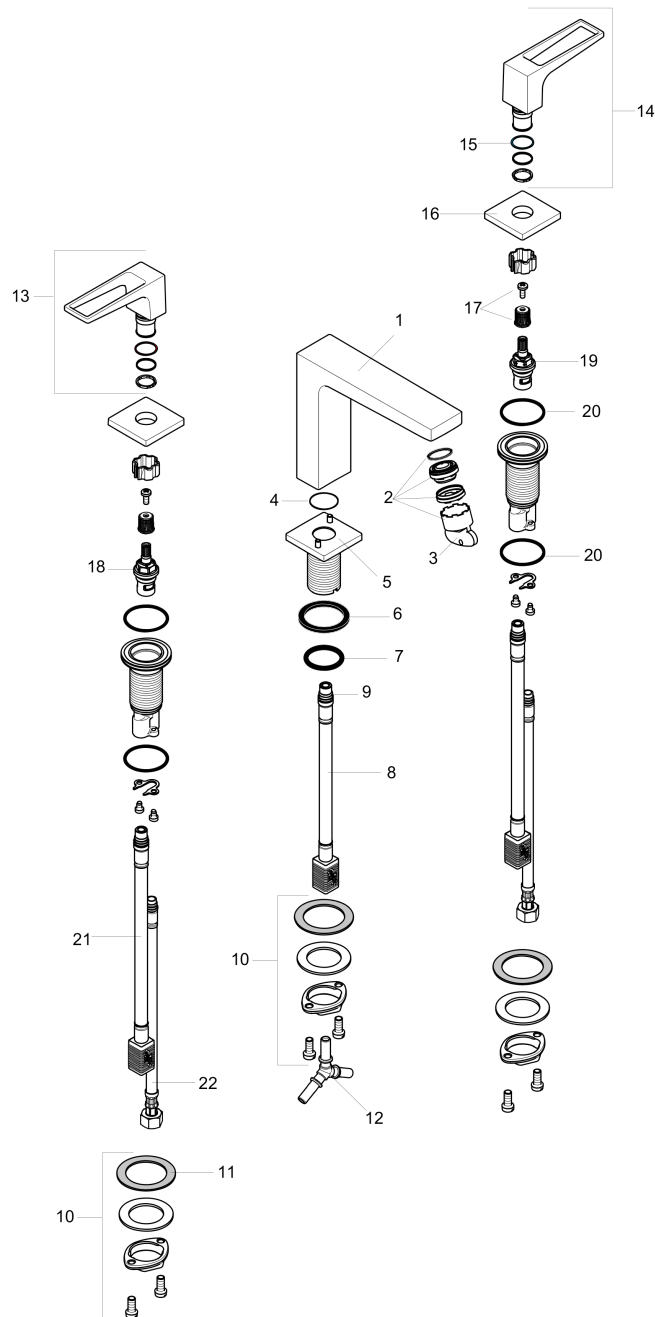

Metropol
Widespread Faucet 110 with Loop Handles, 1.2 GPM
Finishes : **chrome** Part no. : **74518001**

Exploded drawing

Year of production: >01/18

Metropol

Widespread Faucet 110 with Loop Handles, 1.2 GPM

Finishes : **chrome** Part no. : **74518001**

Spare parts list

Year of production: >01/18

Pos.	Description	Part no.	Price	PU
1	spout 110 mm	93157000	-	1
2	aerator M24x1 (4,5 l/min)	93202000	-	1
3	service tool	95661000	-	1
4	O-ring 21x1,5	98219000	-	1
5	escutcheon for spout	92906000	-	1
6	flat seal	98749000	-	1
7	O-ring 26x4	92191000	-	1
8	connection hose 200 mm M10x1	92913000	-	1
9	O-ring 8x1,75	97827000	-	1
10	fixing set (Ø 28)	92909000	-	1
11	lever collar	97548000	-	1
12	hose connection angel	92905000	-	1
13	handle for hot water	92918000	-	1
14	handle for cold water	92919000	-	1
15	O-Ring 14x1,5	98201000	-	1
16	escutcheon	92915000	-	1
17	handle fixing set	98932000	-	1
18	shut off unit right closing	98817001	-	1
19	shut off unit left closing	95366001	-	1
20	O-ring 33x2,5	92907000	-	1
21	connection hose 400 mm M10x1	92914000	-	1
22	connection hose 18½" M8x0,75 3/8"	96321001	-	1