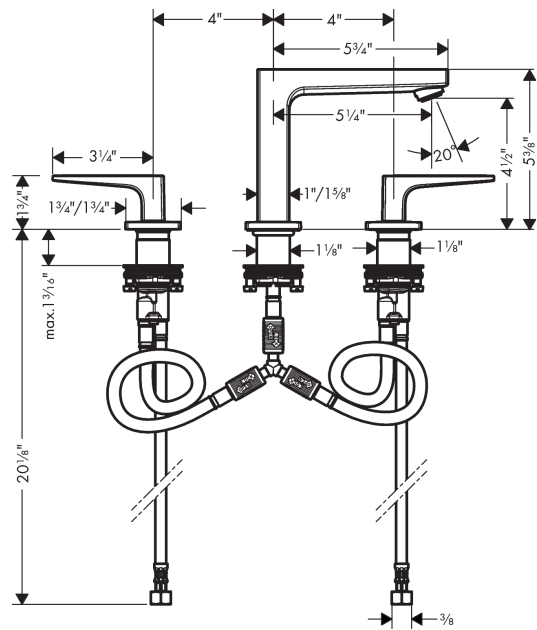

**Metropol**  
**Widespread Faucet 110 with Loop Handles, 1.2 GPM**  
 Finishes : **chrome** Part no. : **74518001**

**Description**

**Features**

- Aerated spray
- Flow: 1.2 GPM (4.5 L/Min)
- 90° ceramic valves
- Does not include: Pop-up assembly

**Item details**

List Price \$ 623.00

**Technology**

**Compliance**

**Product image**

**Scale drawing**

**Metropol**  
**Widespread Faucet 110 with Loop Handles, 1.2 GPM**  
 Finishes : **chrome** Part no. : **74518001**

### Widespread Faucet 110 with Loop Handles, 1.2 GPM

Finishes : **chrome** Part no. : **74518001**

#### Spare parts list

Year of production: >01/18

Pos.	Description	Part no.	Price	PU
1	spout 110 mm	93157000	-	1
2	aerator M24x1 (4,5 l/min)	93202000	-	1
3	service tool	95661000	-	1
4	O-ring 21x1,5	98219000	-	1
5	escutcheon for spout	92906000	-	1
6	flat seal	98749000	-	1
7	O-ring 26x4	92191000	-	1
8	connection hose 200 mm M10x1	92913000	-	1
9	O-ring 8x1,75	97827000	-	1
10	fixing set (Ø 28)	92909000	-	1
11	lever collar	97548000	-	1
12	hose connection angel	92905000	-	1
13	handle for hot water	92918000	-	1
14	handle for cold water	92919000	-	1
15	O-Ring 14x1,5	98201000	-	1
16	escutcheon	92915000	-	1
17	handle fixing set	98932000	-	1
18	shut off unit right closing	98817001	-	1
19	shut off unit left closing	95366001	-	1
20	O-ring 33x2,5	92907000	-	1
21	connection hose 400 mm M10x1	92914000	-	1
22	connection hose 18½" M8x0,75 3/8"	96321001	-	1