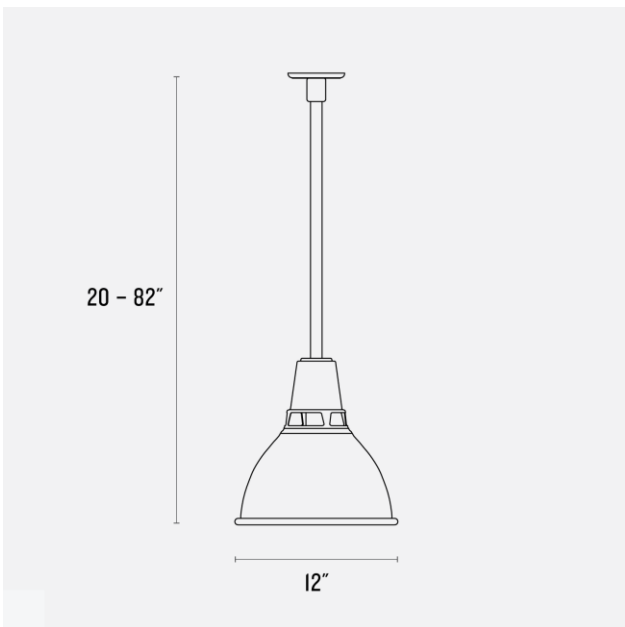

Application: Pendant

Product Origin: Processed and assembled in Portland, Oregon using ethically-sourced domestic and global components.

UL Listed: Yes

Wattage: 13 W

Voltage: 120 Volts

Location Rating: Damp

Dimensions:

Choice of Length: 20 - 82"

Overall: 12" W

Canopy: 1.75" H x 4.75" W

Materials: Aluminum, Steel

Details:

- No bulb required - Includes a self-contained LED module
- Factory Black and Factory White feature a white interior
- Fixture length includes cage if one is selected

Brightness: 910 Lumens

Hour Life: 50,000 hrs

Color Temperature: 3000K

Color Rendering Index: 80 CRI

One year guarantee