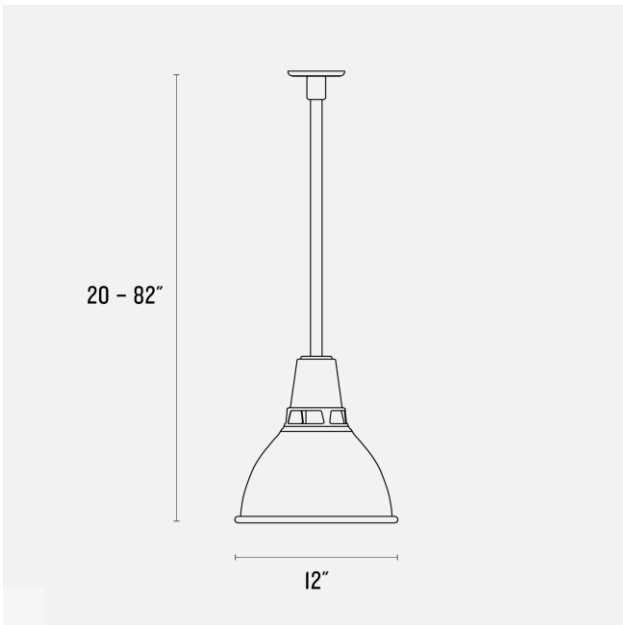

SCHOOLHOUSE

Factory 6 Rod Pendant

Application: Pendant

Product Origin: Processed and assembled in Portland, Oregon using ethically-sourced domestic and global components.

UL Listed: Yes

Max Wattage: 150 W

Voltage: 120/220V

Location Rating: Damp

Dimensions:

Choice of Length: 20 - 82"

Overall: 12" W

Canopy: 1.75" H x 4.75" W

Materials: Aluminum, Steel

Details:

- Factory Black and Factory White feature a white interior
- Fixture length includes cage if one is selected

One year guarantee