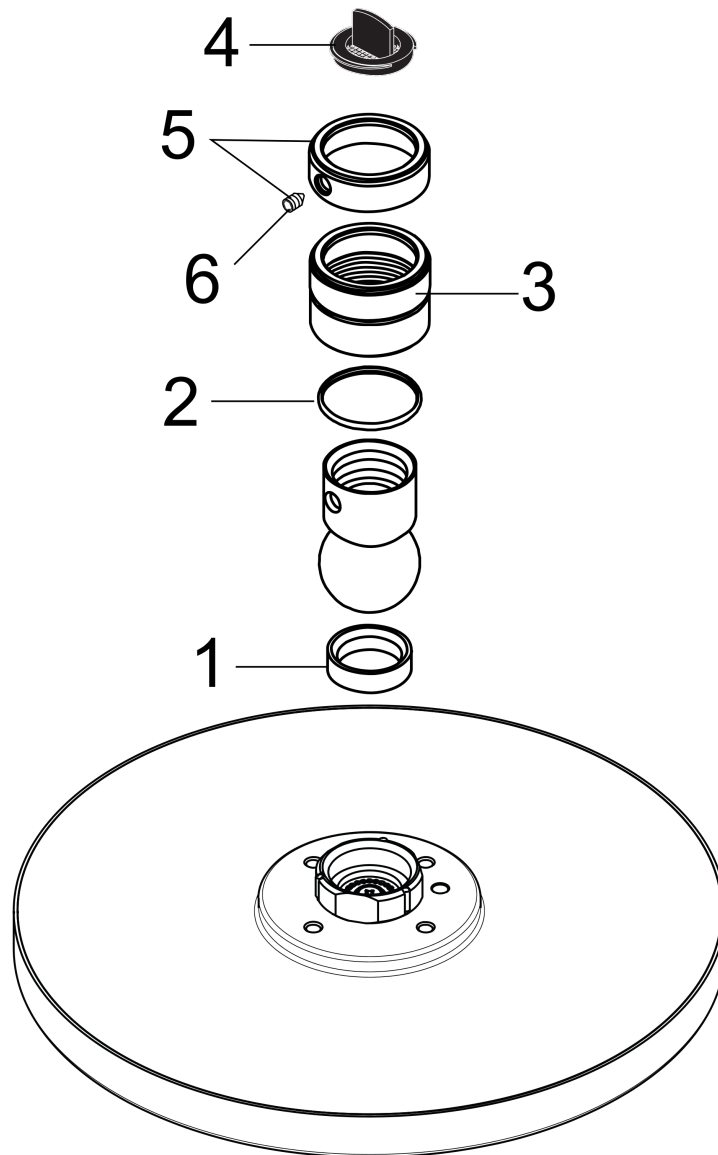

Raindance S

Showerhead 300 1-Jet, 2.5 GPM

Finishes : **brushed nickel** Part no. : **27493821**

Description

Features

- Consists of: Showerhead, Showerarm
- Spray modes: RainAir
- 225 no-clog spray channels
- Flow: 2.5 GPM (9.5 L/Min)
- Fully-finished matching spray face

Item details

List Price \$ 1,140.00

Technology

Compliance

Product image

Scale drawing

Raindance S

Showerhead 300 1-Jet, 2.5 GPM

Finishes : **brushed nickel** Part no. : **27493821**

Exploded drawing

Year of production: >01/12

Raindance S

Showerhead 300 1-Jet, 2.5 GPM

Finishes : **brushed nickel** Part no. : **27493821**

Spare parts list

Year of production: >01/12

Pos.	Description	Part no.	Price	PU
1	air jet (Eco)	95795820	-	1
2	seal	97606000	-	1
3	lever collar	97536000	-	1
4	nut	97958000	-	1
5	filter packing	88649000	-	1
6	lock washer	98942000	-	1
7	hollow set screw M4x6	97767000	-	1