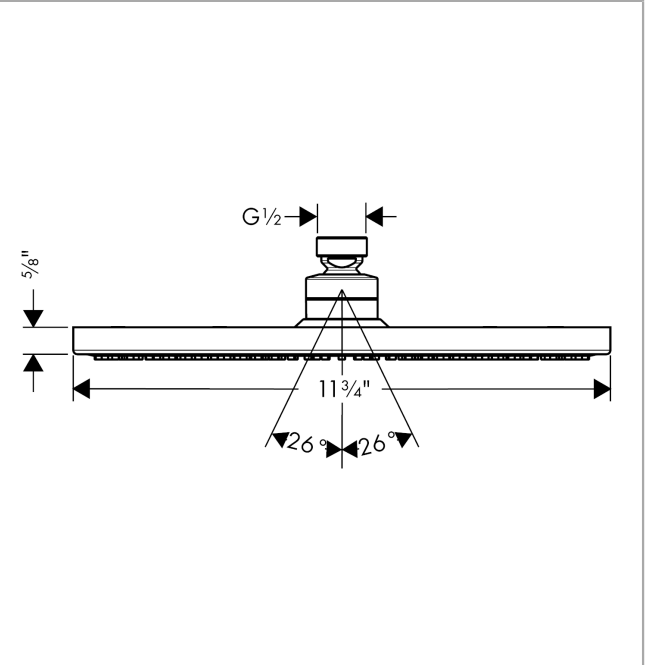

Raindance S

Showerhead 300 1-Jet, 2.5 GPM

Finishes : **brushed nickel** Part no. : **27493821**

Description

Features

- Consists of: Showerhead, Showerarm
- Spray modes: RainAir
- 225 no-clog spray channels
- Flow: 2.5 GPM (9.5 L/Min)
- Fully-finished matching spray face

Item details

List Price \$ 1,140.00

Technology

Compliance

Product image

Scale drawing

Raindance S

Showerhead 300 1-Jet, 2.5 GPM

Finishes : **brushed nickel** Part no. : **27493821**

Exploded drawing

Year of production: >01/12

Raindance S

Showerhead 300 1-Jet, 2.5 GPM

Finishes : **brushed nickel** Part no. : **27493821**

Spare parts list

Year of production: >01/12

Pos.	Description	Part no.	Price	PU
1	air jet (Eco)	95795820	-	1
2	seal	97606000	-	1
3	lever collar	97536000	-	1
4	nut	97958000	-	1
5	filter packing	88649000	-	1
6	lock washer	98942000	-	1
7	hollow set screw M4x6	97767000	-	1