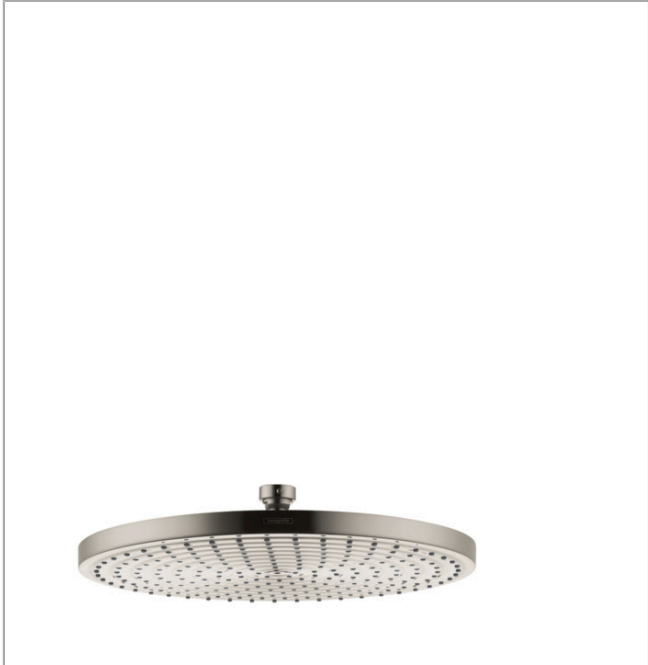

Raindance S

Showerhead 300 1-Jet, 2.5 GPM

Finishes : **brushed nickel** Part no. : **27493821**

Description

Features

- Consists of: Showerhead, Showerarm
- Spray modes: RainAir
- 225 no-clog spray channels
- Flow: 2.5 GPM (9.5 L/Min)
- Fully-finished matching spray face

Item details

List Price \$ 1,140.00

Technology

Compliance

Product image

Scale drawing

Raindance S

Showerhead 300 1-Jet, 2.5 GPM

Finishes : **brushed nickel** Part no. : **27493821**

Exploded drawing

Year of production: >01/12

Raindance S

Showerhead 300 1-Jet, 2.5 GPM

Finishes : **brushed nickel** Part no. : **27493821**

Spare parts list