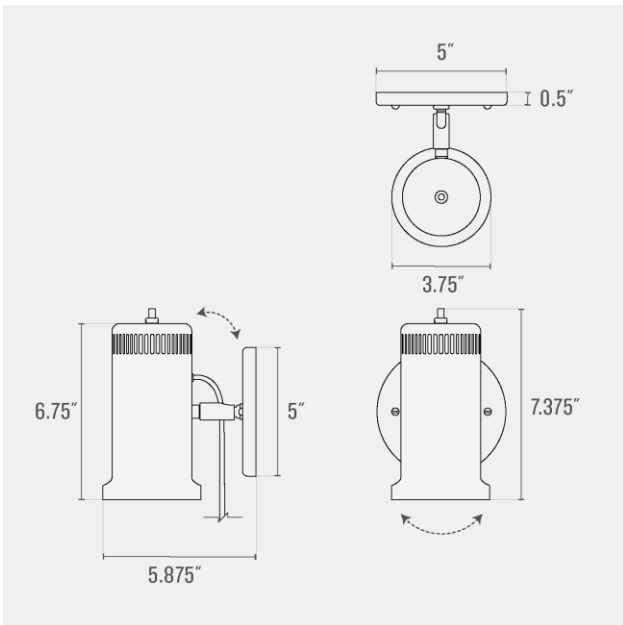

Voltage: 120 V

Location Rating: Damp

Dimensions:

Overall: 7.375" H x 5" W x 5.875" D

Shade: 6.75" H x 3.75" W x 3.75" D

Canopy: 5" H x 5" W x 0.5" D

Materials: Brass, Steel

One year guarantee