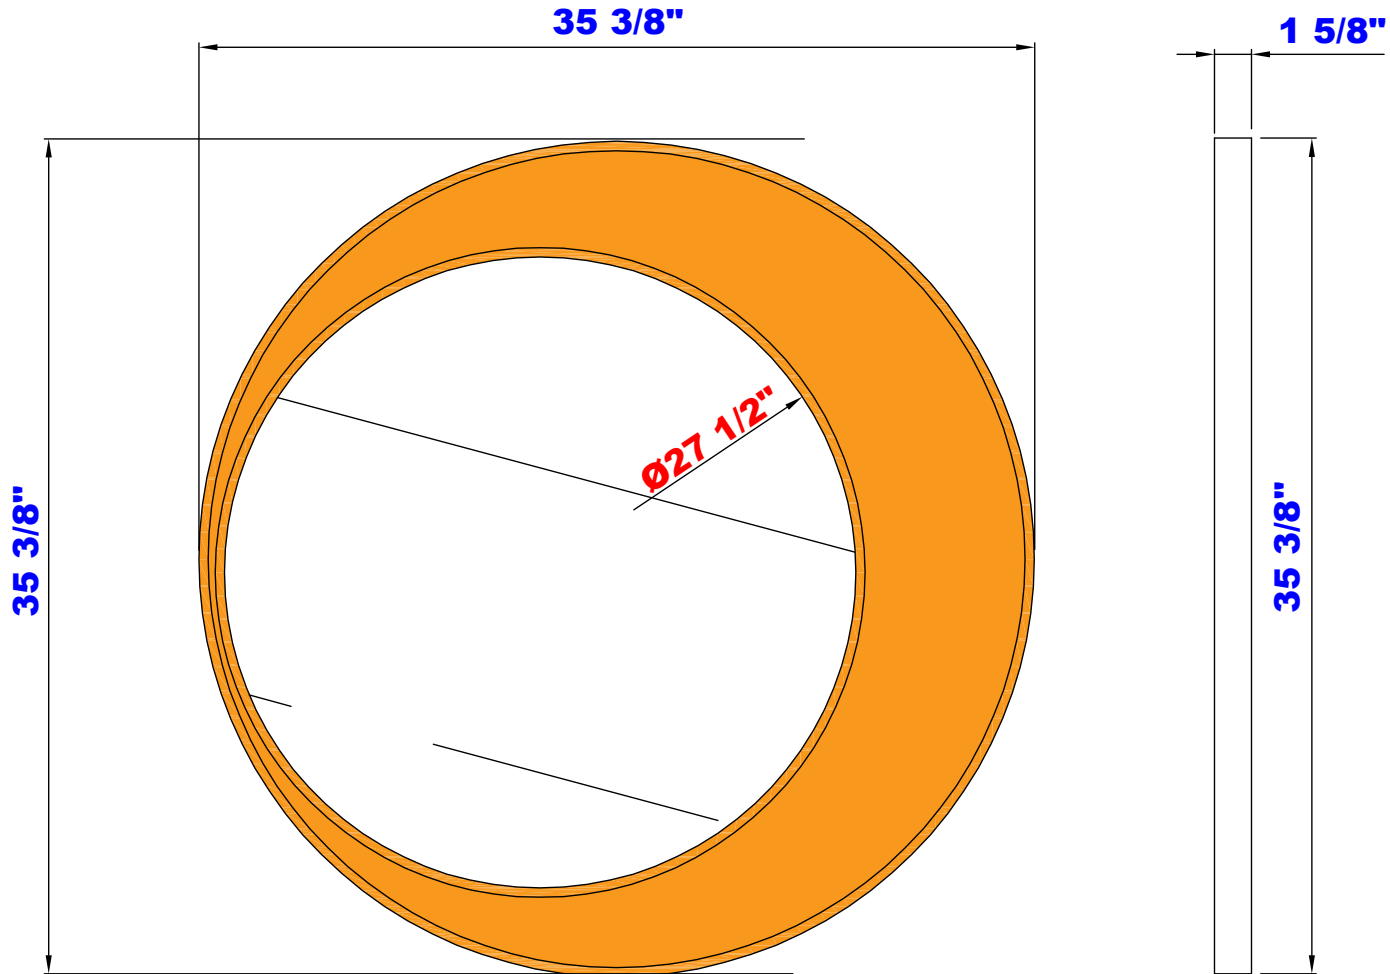

**35 3/8"**

Item Number :  
919-M35.5-RG

JAMES MARTIN

VANITIES™

**Luna 35 3/8" Mirror**  
Diagrams with Dimensions  
Page 01 of 01

900mm

Item Number :  
919-M35.5-RG

JAMES MARTIN

VANITIES™

**Luna 900mm Mirror**  
Diagrams with Dimensions  
Page 01 of 01