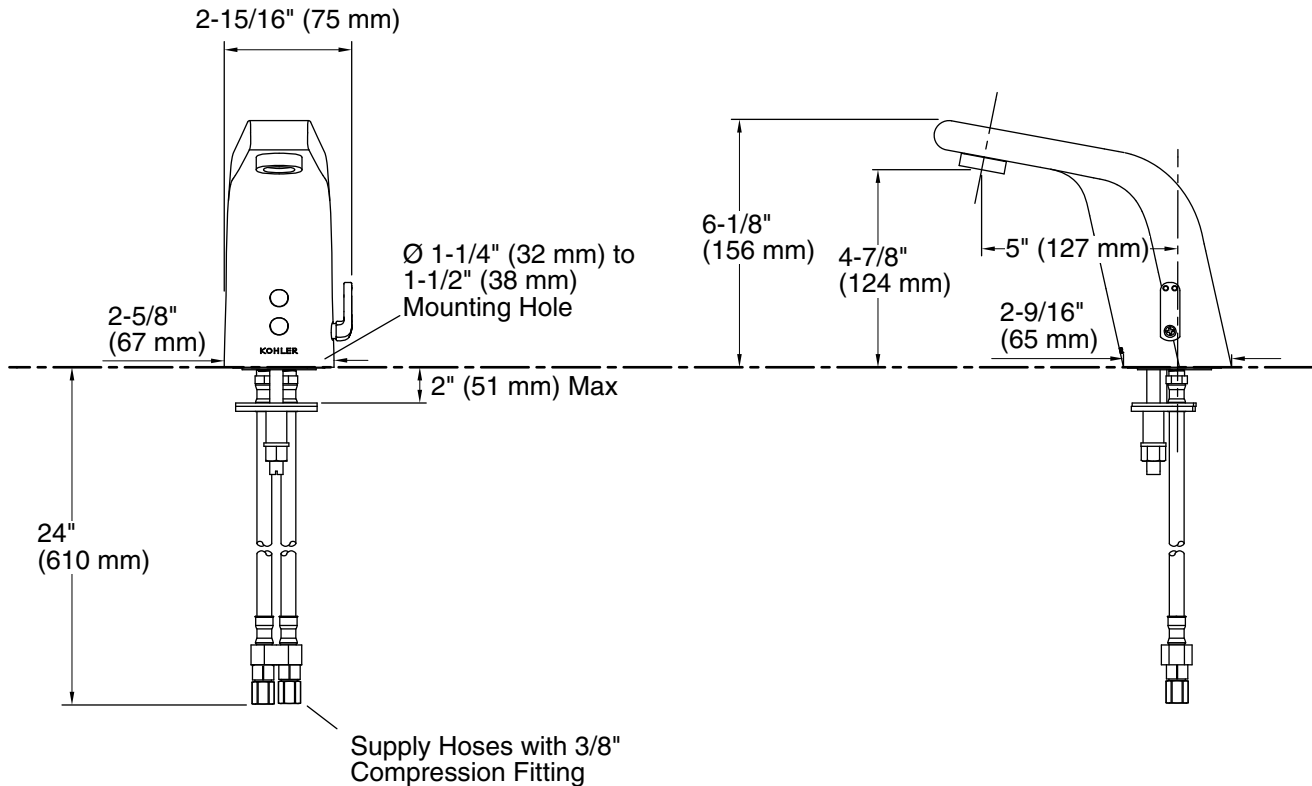

Technical Information

All product dimensions are nominal.

Power source: Battery - DC, included

Faucet flow rate: 0.5 gal/min (1.9 l/min)

Spout:

Spout reach: 5" (127 mm)

Notes

Install this product according to the installation guide.

A 1-1/4" (32 mm) minimum to 1-1/2" (38 mm) maximum diameter mounting hole is required.

The minimum distance between the back of the faucet spout and the wall must be 1-3/4" (44 mm). This will allow proper clearance for setscrew access.

The maximum distance between the bathroom sink basin edge to the base of the faucet spout must be 1-3/4" (44 mm).

The maximum height of the lip basin should be 3/4" (19 mm).

Product includes rosebud spray aerator. Other aerator styles are available.

ADA, OBC, CSA B651 compliant when installed to the specific requirements of these regulations.