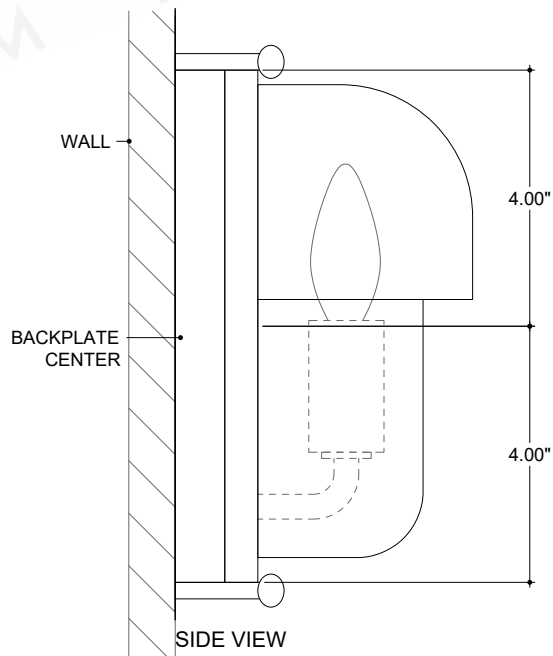

ITEM: 5500-0049

Overall Dimensions

Height: 8.5"
Width: 4.75"
Depth: 4.5"

TOP VIEW

FRONT VIEW

SIDE VIEW