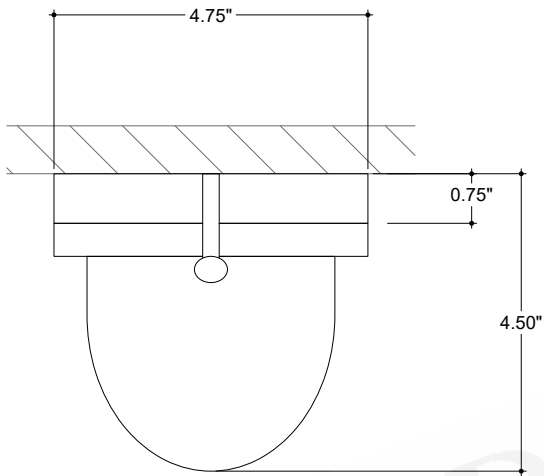

ITEM: 5500-0049

Overall Dimensions

Height: 8.5"
Width: 4.75"
Depth: 4.5"

TOP VIEW

FRONT VIEW

SIDE VIEW