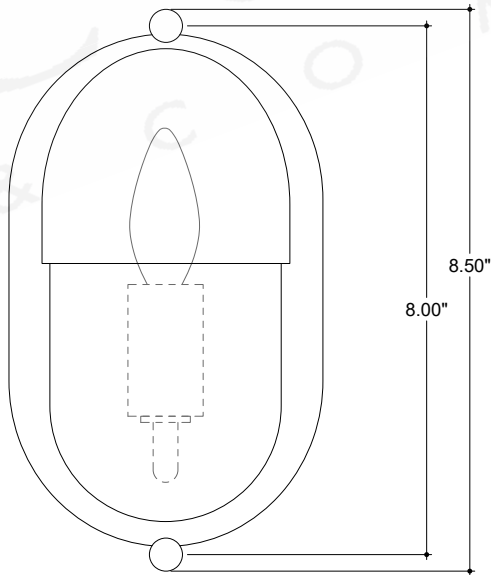

ITEM: 5500-0049

Overall Dimensions

Height: 8.5"
Width: 4.75"
Depth: 4.5"

TOP VIEW

FRONT VIEW

SIDE VIEW