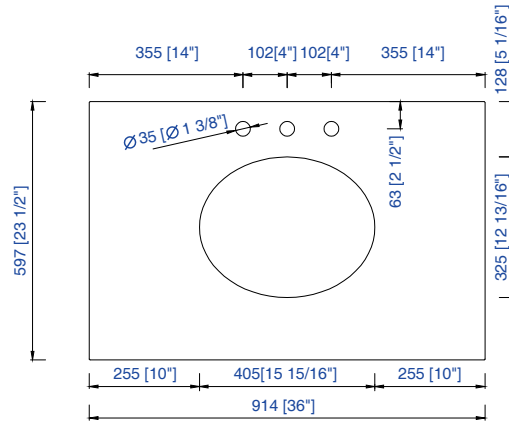

36" Vanity Top Spec Sheet

James Martin Vanities Company always recommends you consult and/or hire a professional contractor when installing your vanity cabinet and top.

3cm/1.18"
Countertop

James Martin - Natural Stone Countertop Measurement Specification

James Martin - Natural Stone & Solid Surface Countertop Measurement Specification

James Martin - Quartz Countertop Measurement Specification