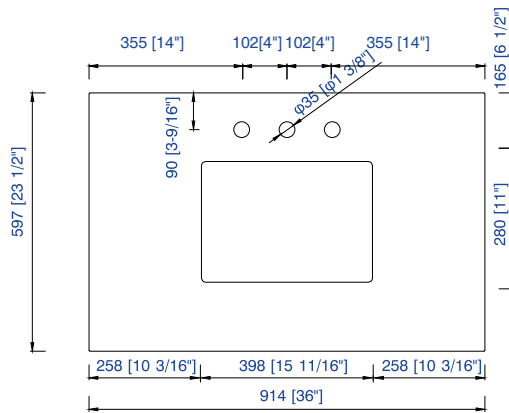

36" Vanity Top Spec Sheet

James Martin Vanities Company always recommends you consult and/or hire a professional contractor when installing your vanity cabinet and top.

3cm/1.18"
Countertop

James Martin - Natural Stone Countertop Measurement Specification

James Martin - Natural Stone & Solid Surface Countertop Measurement Specification

James Martin - Quartz Countertop Measurement Specification