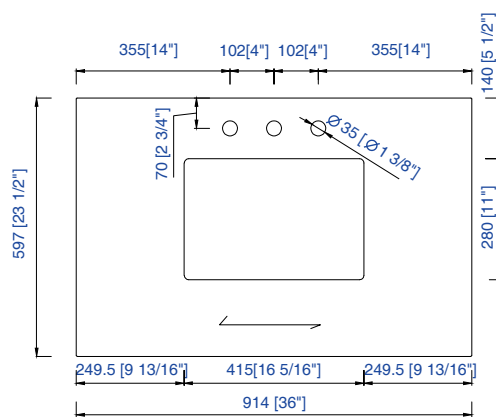

36" Vanity Top Spec Sheet

James Martin Vanities Company always recommends you consult and/or hire a professional contractor when installing your vanity cabinet and top.

3cm/1.18"
Countertop

James Martin - Natural Stone Countertop Measurement Specification

James Martin - Natural Stone & Solid Surface Countertop Measurement Specification

James Martin - Quartz Countertop Measurement Specification