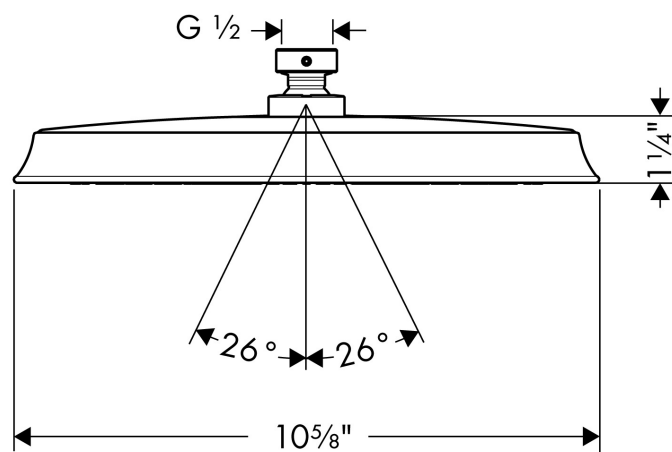

Brand hansgrohe
Art. Name **Raindance Classic** Showerhead 240 1-Jet PowderRain, 2.5 GPM
Art. Nr. 26921831
Surface polished nickel
Pos. 1

Product Picture

Drawing

Technology

Features

- Spray modes: PowderRain
- 180 no-clog spray channels
- Flow: 2.5 GPM (9.5 L/Min)
- Fully-finished matching spray face
- Spray face removable for cleaning