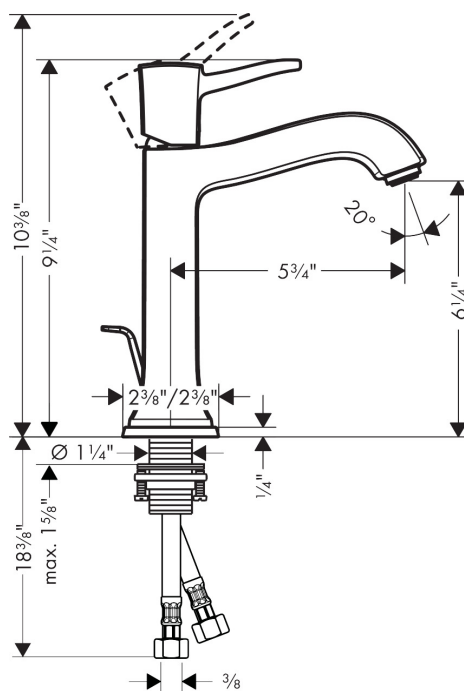

Brand	hansgrohe
Art. Name	Metropol Classic Single-Hole Faucet 160 with Pop-Up Drain, 1.2 GPM
Art. Nr.	31302671
Surface	matte black
Pos.	1

Product Picture

Drawing

Technology

Features

- Spray modes: Aerated spray
- Flow: 1.2 GPM (4.5 L/Min)
- Ceramic cartridge
- Includes pop-up drain