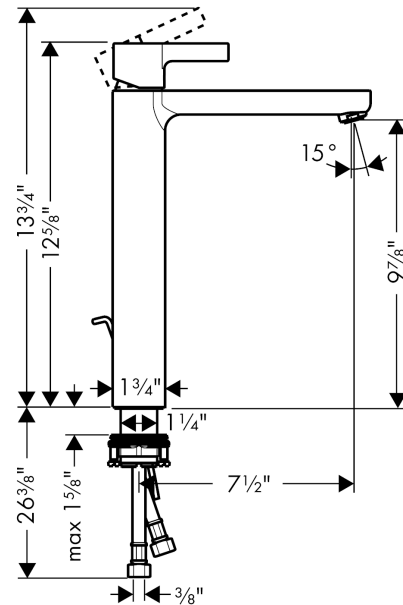

**Metris S**  
**Single-Hole Faucet 210 with Pop-Up Drain, 1.2 GPM**  
 Finishes : **chrome** Part no. : **31020001**

**Description**

**Features**

- Aerated spray
- Flow: 1.2 GPM (4.5 L/Min)
- Ceramic cartridge
- Includes pop-up drain

**Item details**

List Price \$ 532.00

**Technology**

**Compliance**

**Product image**

**Scale drawing**

**Metris S**  
**Single-Hole Faucet 210 with Pop-Up Drain, 1.2 GPM**  
 Finishes : **chrome** Part no. : **31020001**

## Metris S

Single-Hole Faucet 210 with Pop-Up Drain, 1.2 GPM

Finishes : **chrome** Part no. : **31020001**

### Spare parts list

Year of production: >07/16

Pos.	Description	Part no.	Price	PU
1	flange	97406000	-	1
2	handle	31093000	-	1
3	screw cover	96338000	-	1
4	nut	97209000	-	1
5	cartridge, assy	95646001	-	1
6	seal	95008000	-	1
7	O-Ring 30x2	98186000	-	1
8	adapter for cartridge	98750000	-	1
9	O-ring 35x2	92604000	-	1
10	aerator M24x1 (4,5 l/min)	92877000	-	1
11	fixing set (Ø 32)	13961000	-	1
12	connection hose 35½" M8x0,75 3/8"	96316001	-	1
13	pull rod	96657000	-	1
14	O-ring 7x1,5	98422000	-	1
15	flat seal	98749000	-	1
16	lever collar	97548000	-	1
a	pop up waste	88509000	-	1
b	locking screw for handle	95140000	-	1