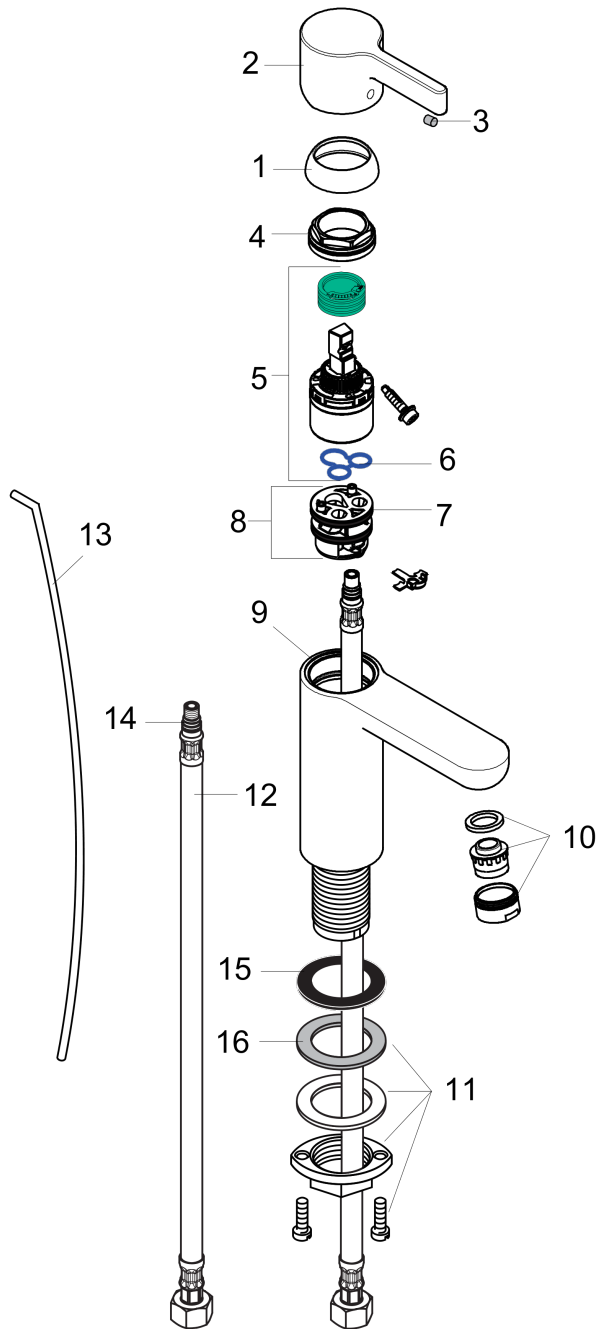

**Metris S**  
**Single-Hole Faucet 210 with Pop-Up Drain, 1.2 GPM**  
 Finishes : **chrome** Part no. : **31020001**

**Description**

**Features**

- Aerated spray
- Flow: 1.2 GPM (4.5 L/Min)
- Ceramic cartridge
- Includes pop-up drain

**Item details**

List Price \$ 532.00

**Technology**

**Compliance**

**Product image**

**Scale drawing**

**Metris S**  
**Single-Hole Faucet 210 with Pop-Up Drain, 1.2 GPM**  
 Finishes : **chrome** Part no. : **31020001**

## Metris S

Single-Hole Faucet 210 with Pop-Up Drain, 1.2 GPM

Finishes : **chrome** Part no. : **31020001**

### Spare parts list

Year of production: >07/16

Pos.	Description	Part no.	Price	PU
1	flange	97406000	-	1
2	handle	31093000	-	1
3	screw cover	96338000	-	1
4	nut	97209000	-	1
5	cartridge, assy	95646001	-	1
6	seal	95008000	-	1
7	O-Ring 30x2	98186000	-	1
8	adapter for cartridge	98750000	-	1
9	O-ring 35x2	92604000	-	1
10	aerator M24x1 (4,5 l/min)	92877000	-	1
11	fixing set (Ø 32)	13961000	-	1
12	connection hose 35½" M8x0,75 3/8"	96316001	-	1
13	pull rod	96657000	-	1
14	O-ring 7x1,5	98422000	-	1
15	flat seal	98749000	-	1
16	lever collar	97548000	-	1
a	pop up waste	88509000	-	1
b	locking screw for handle	95140000	-	1